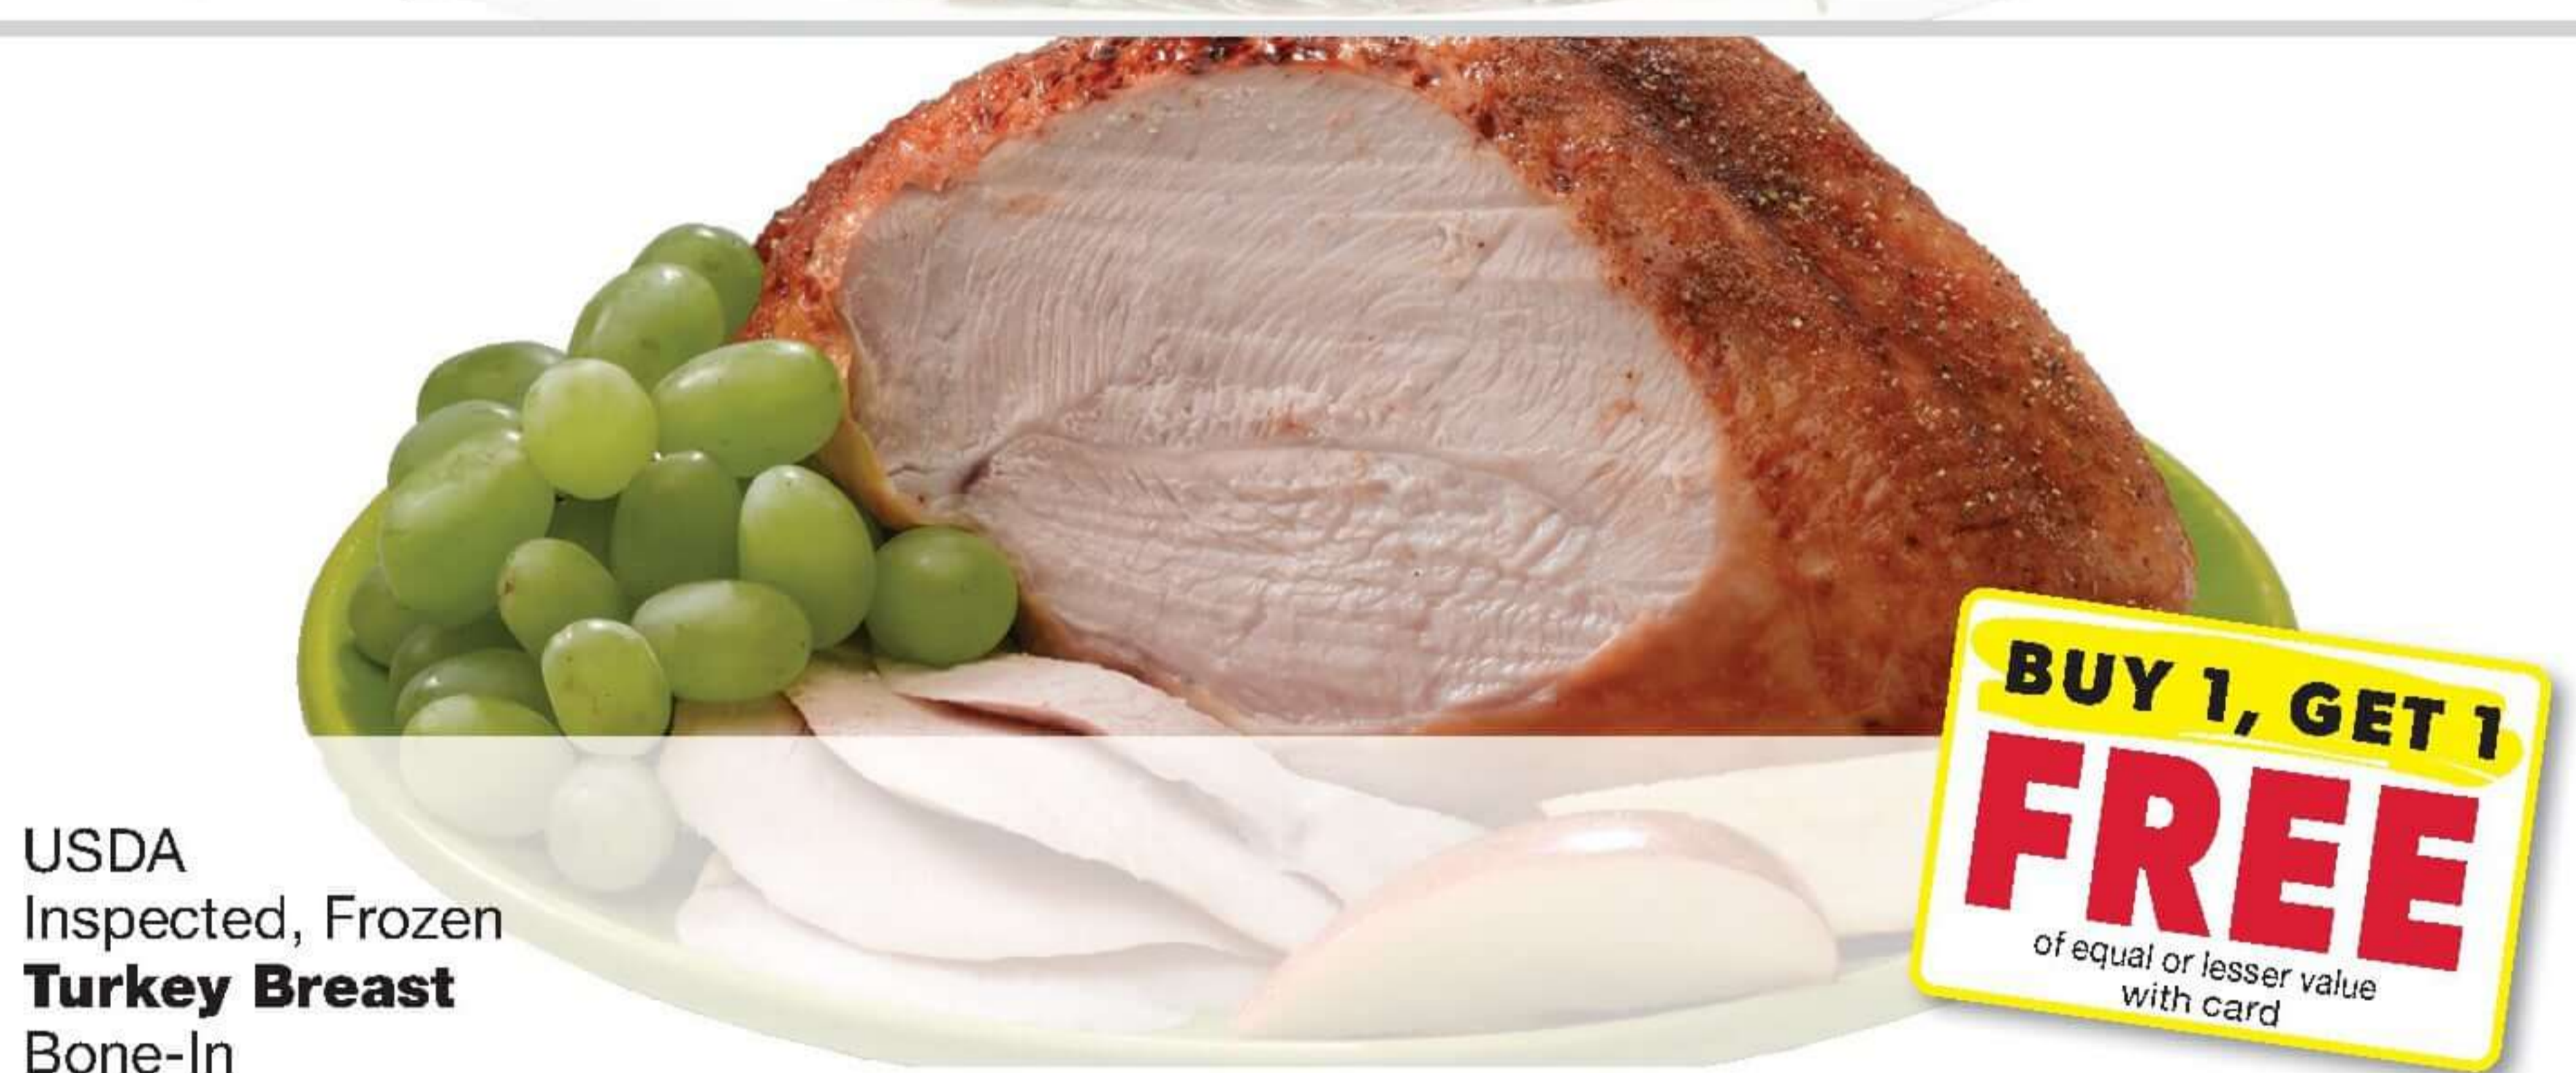

USDA Inspected, Frozen
Turkey Breast Bone-In

BUY 1, GET 1 FREE
of equal or lesser value with card