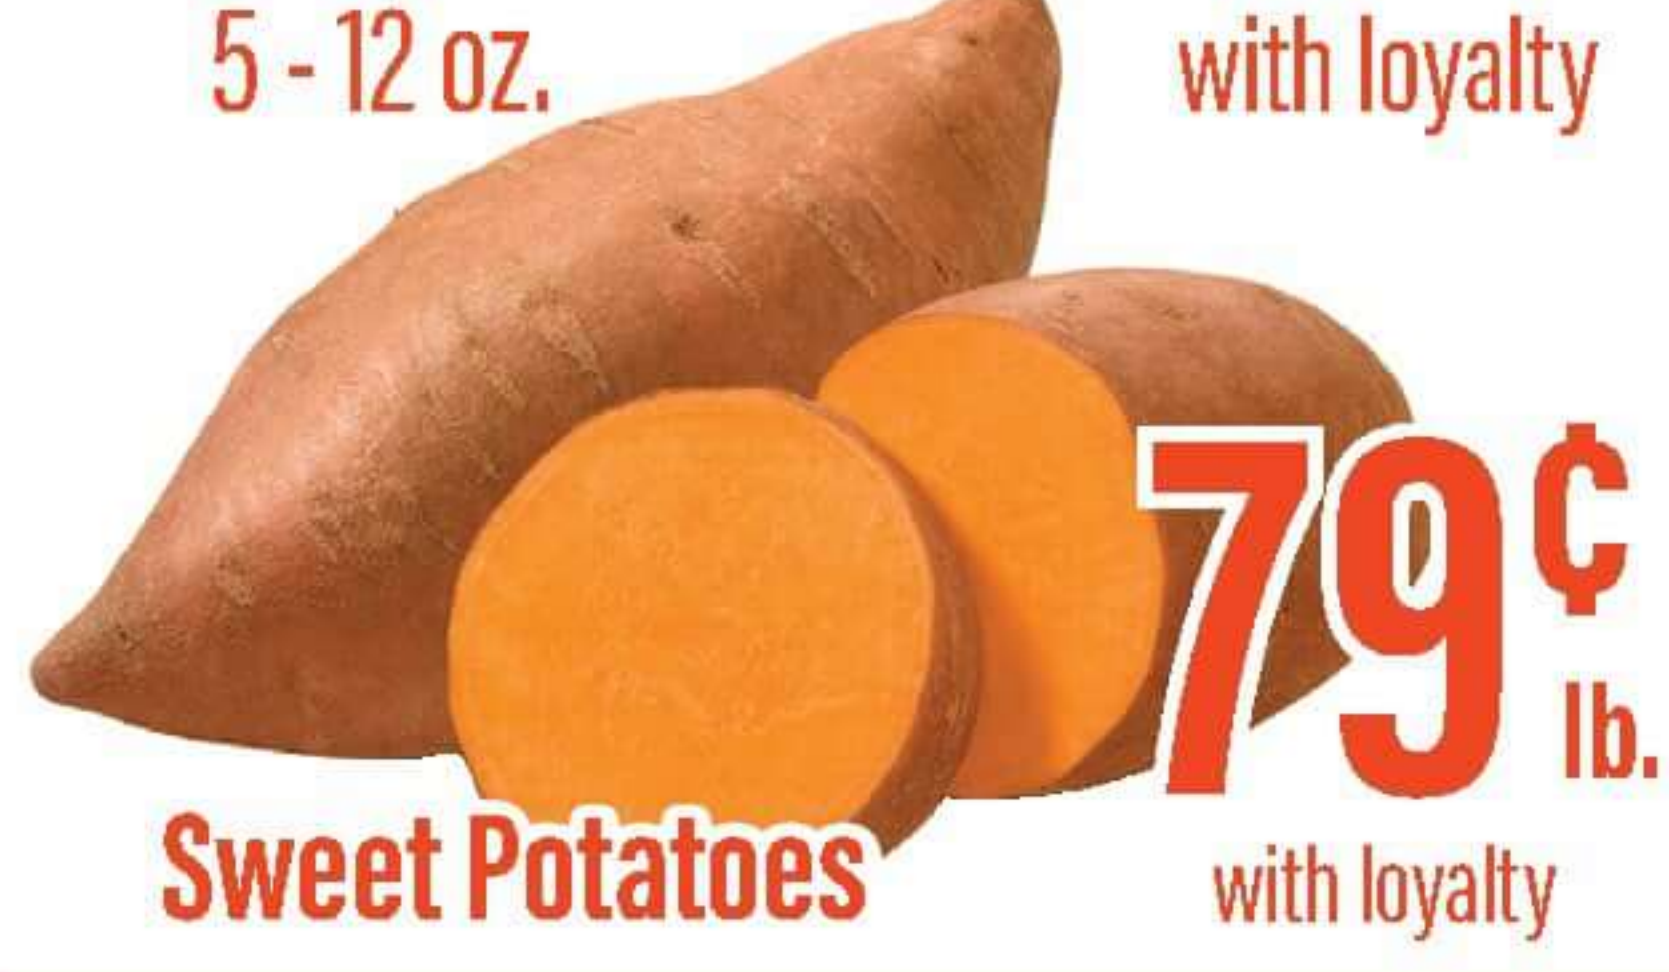

Sweet Potatoes
79¢ lb. with loyalty