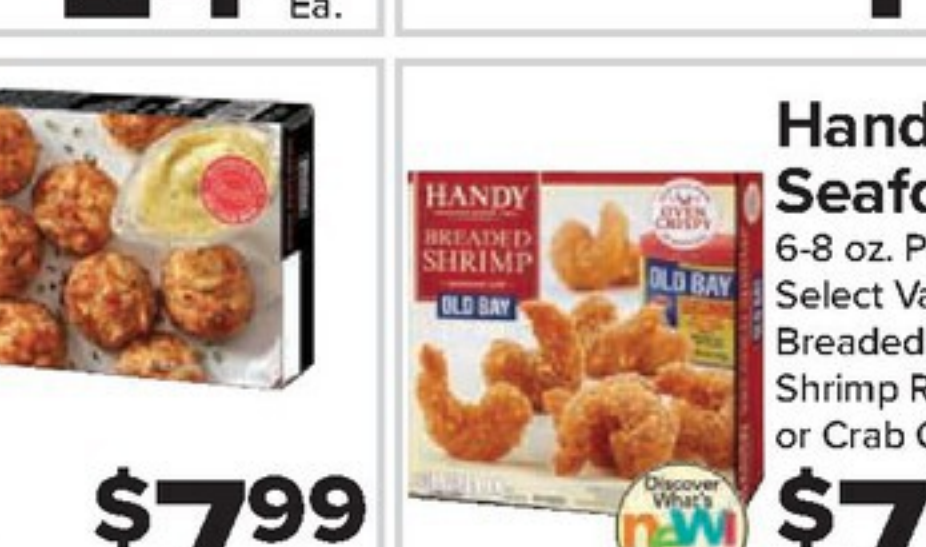

Phillips Mini Crab Cakes
6 oz. Pkg. **$7⁹⁹** Ea.