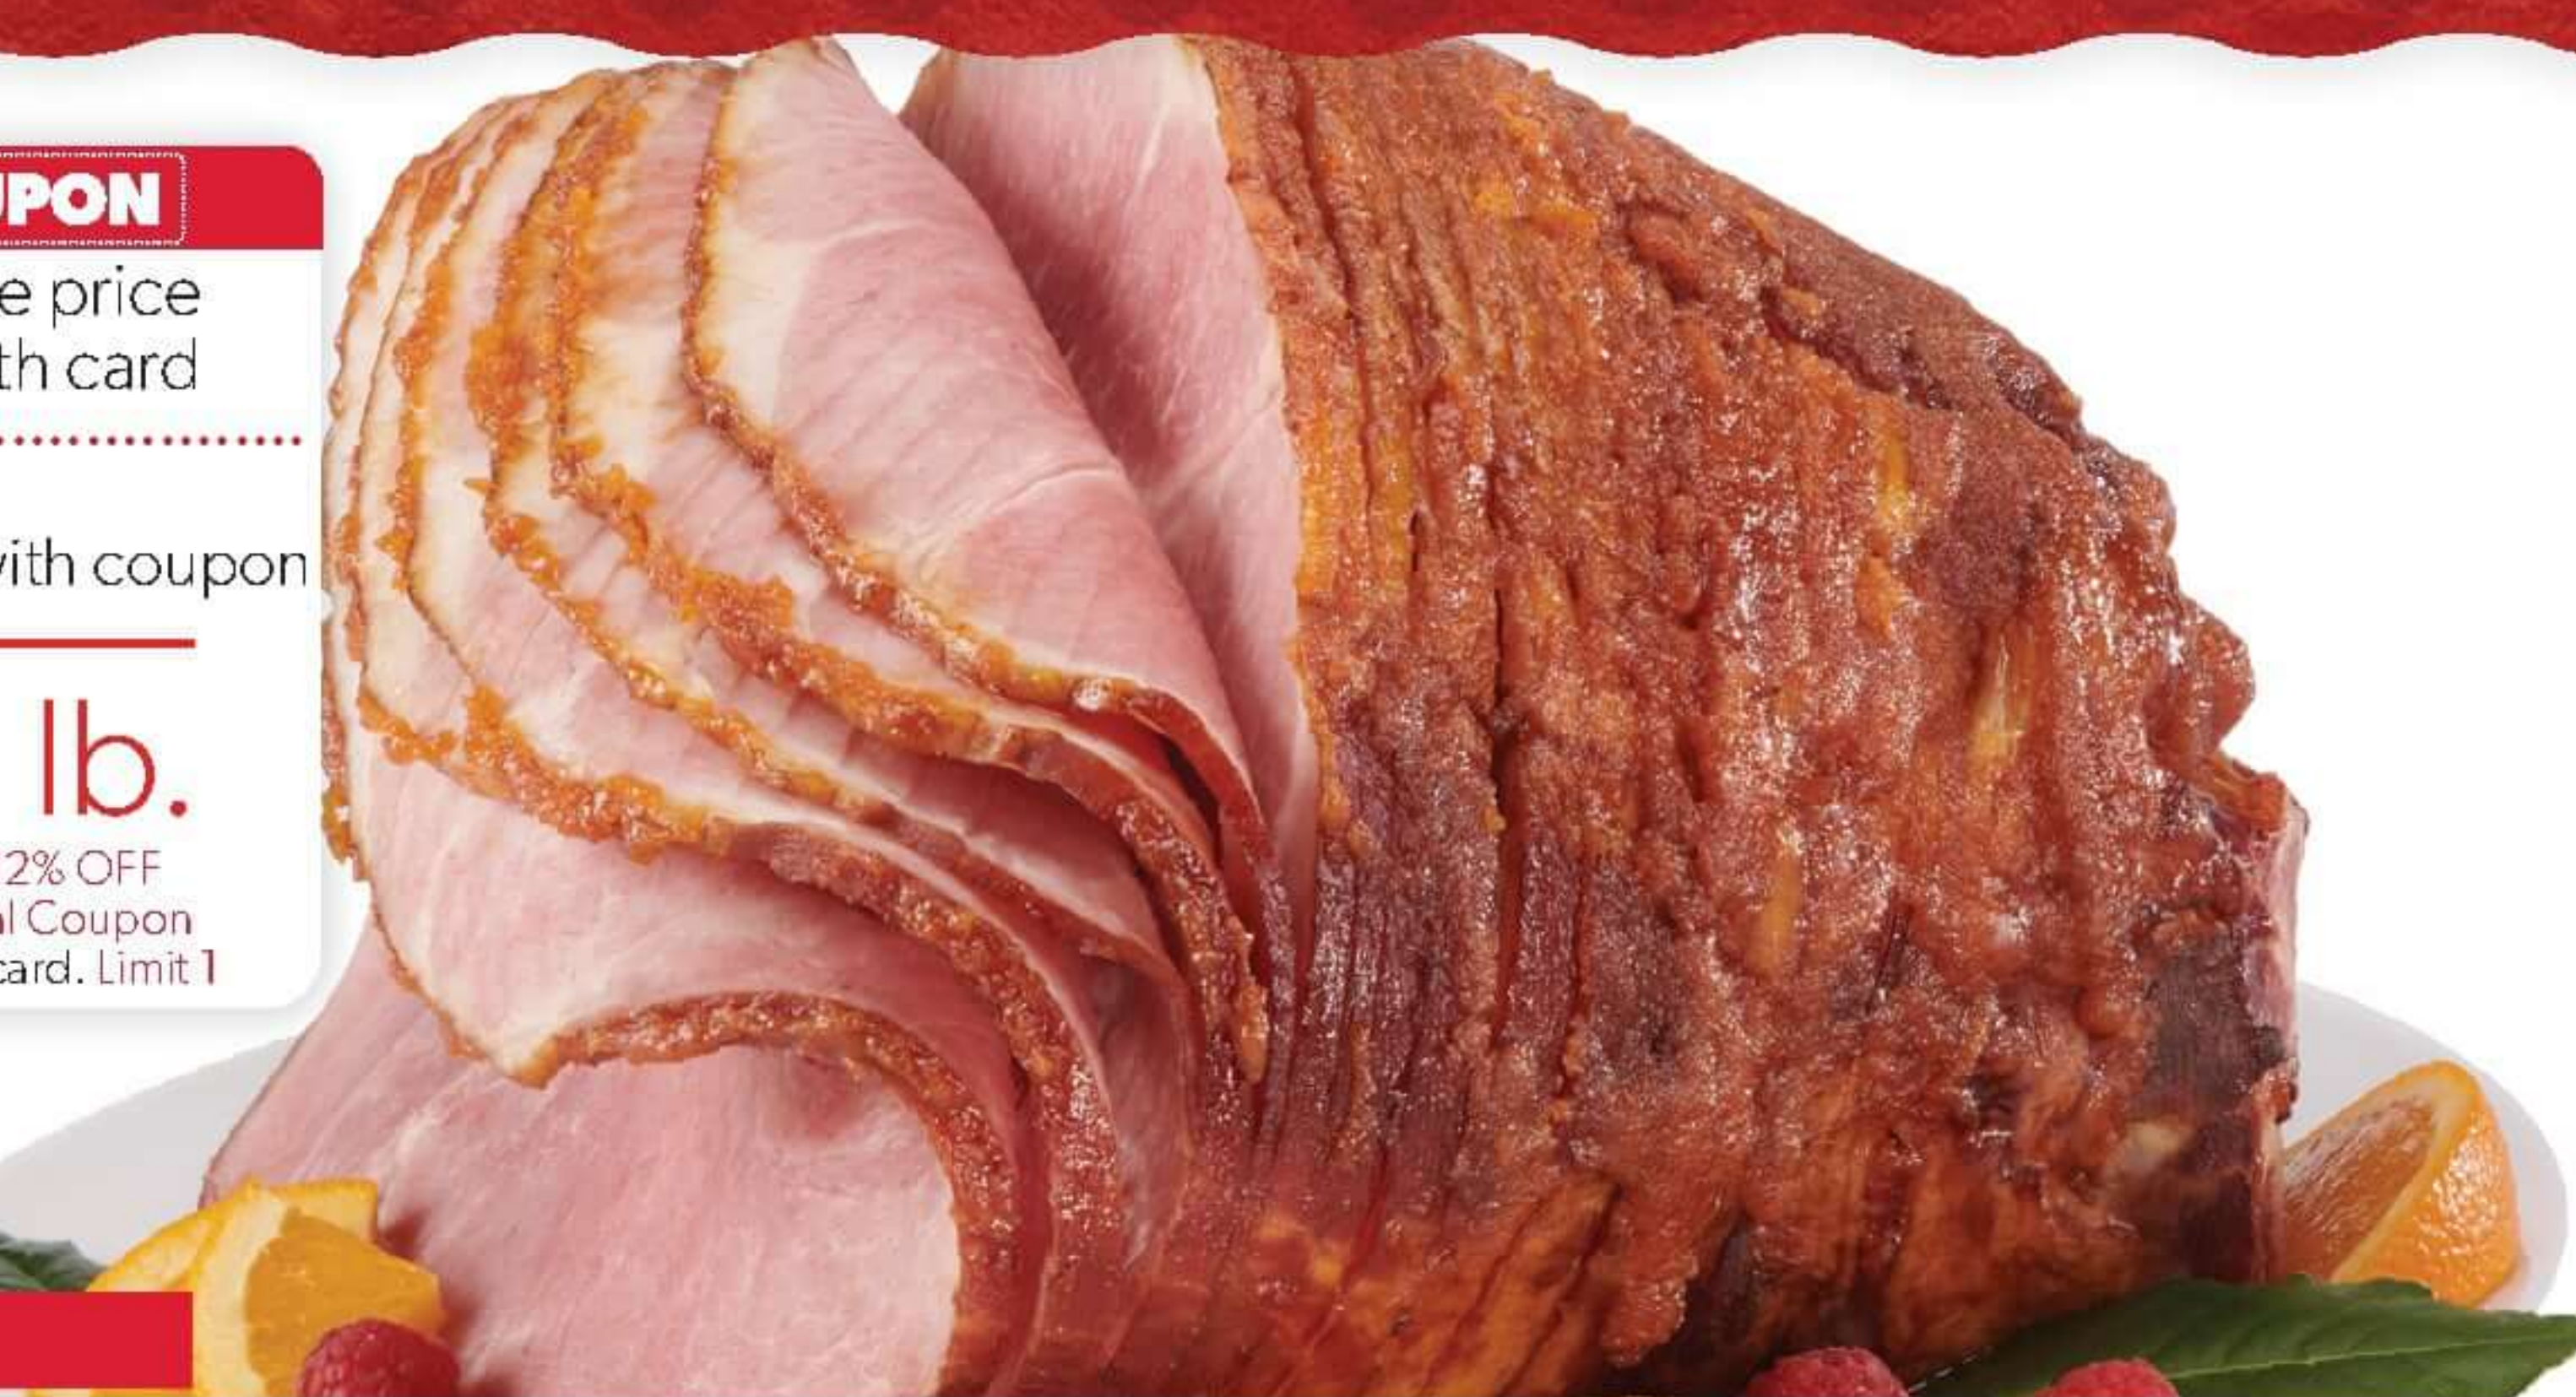

**89¢** lb. Sale price with card

**-10¢** off per lb. with coupon

**79¢** lb. with 12% OFF Digital Coupon with card. Limit 1

Half Portion  
Spiral Sliced Ham  
Bone-In

Jumbo  
Pineapple  
Blueberries (pint),  
Blackberries (6 oz.) or  
Jumbo Cantaloupe