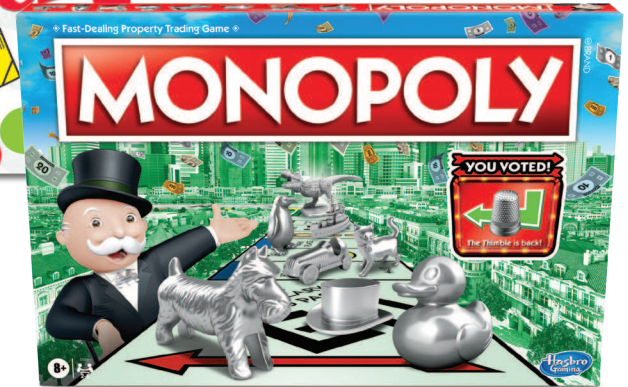

Pokémon  
14" Squishmallow

**\$29<sup>99</sup>**  
With Card

## CHEF'S CHOICE

Holiday  
Snackles  
14" Plush  
**\$16<sup>99</sup>**  
With Card

Dip®  
Sweater  
**\$16**  
With Card  
Women's sizes.  
Reg. \$28

Nerf Zombie  
Strikeout

**\$12<sup>99</sup>**  
With Card

Polly Pocket  
35th Anniversary  
Unicorn Partyland  
Play Set

**\$24<sup>99</sup>**  
With Card

**\$16<sup>99</sup>**  
With Card

Operation, Twister  
or Monopoly Classic

Minecraft,  
Total Anime  
or Pokémon  
8" Plush

**\$11<sup>99</sup>**  
With Card

**ENDLESS FUN  
JUST AHEAD**

Miniverse  
Make it Mini  
Lifestyle Décor

**\$6<sup>99</sup>**

With Card

Fisher-Price  
Link Squad  
Panda

**\$12<sup>99</sup>**

With Card