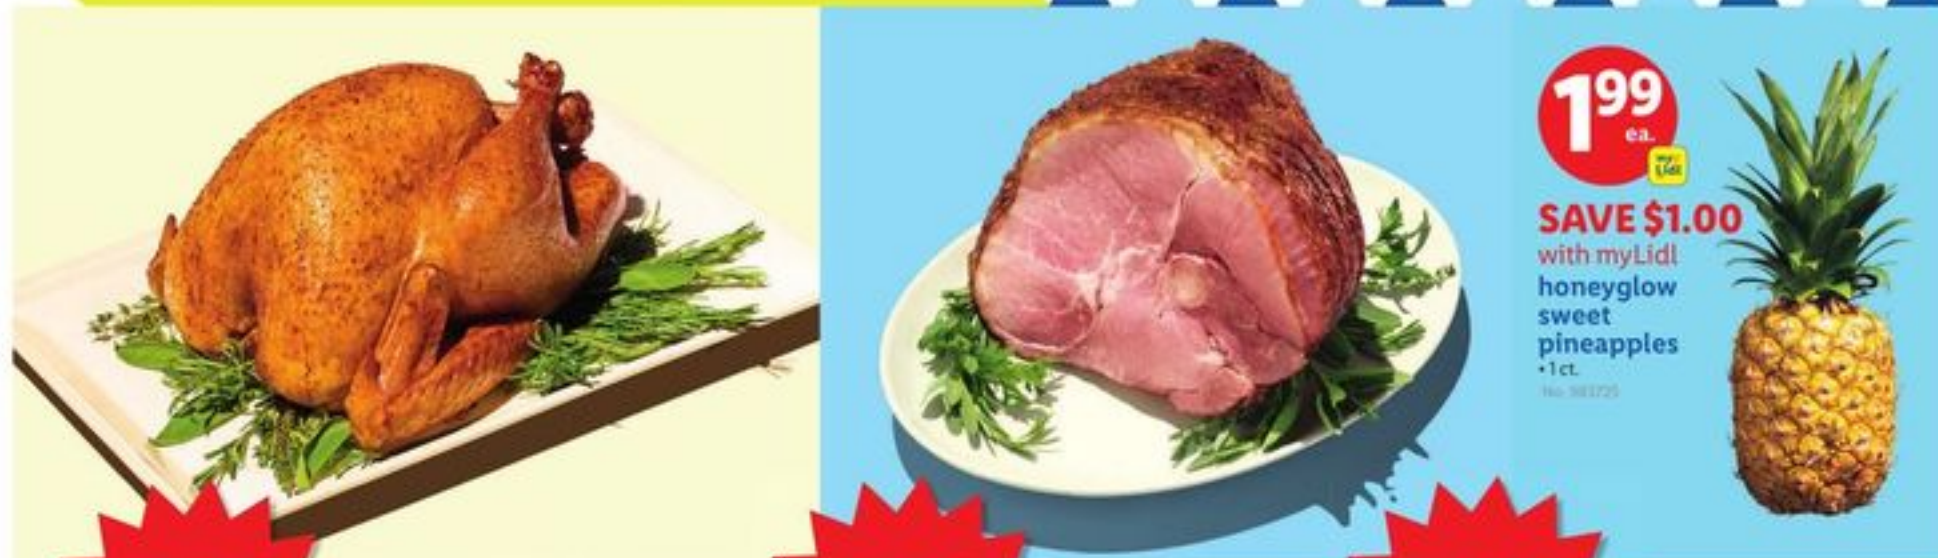

THE SUPER-EST MARKET

Wed. 12/18 - Tues. 12/24

HAPPY HOLIDAYS

BIG LIDL DEALS

99¢ /lb.

SAVE 70¢ with myLidl
Butterball® frozen premium all natural young turkey
• limit two turkeys per customer
No. 223361 - 223362

99¢ /lb.

SAVE 80¢ with myLidl
bone-in ham portion
• limit two hams per customer
No. 264208

1.29 /lb.

SAVE $1.00 with myLidl
bone-in spiral sliced ham
• limit two hams per customer
No. 264127