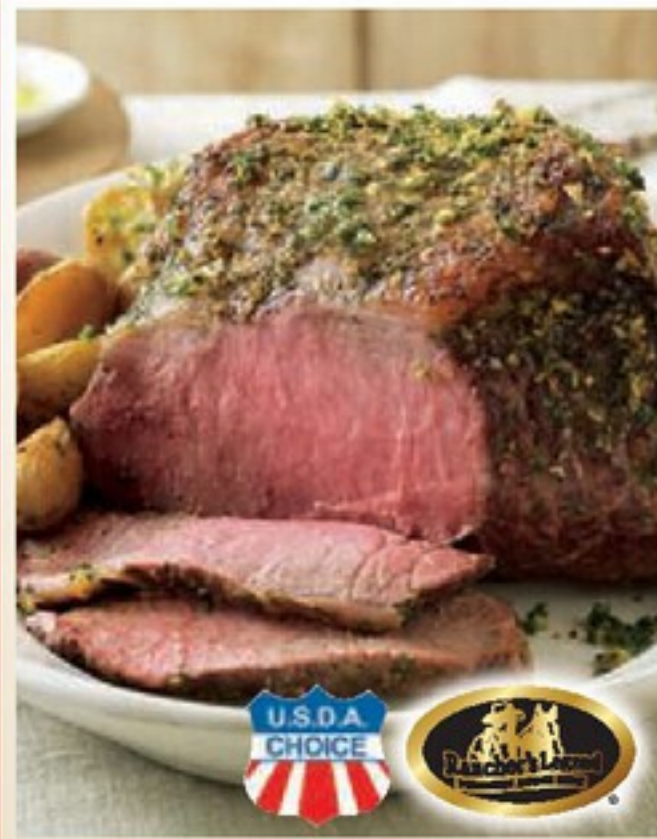

Bring holiday flavors and family together.

WITH \$50 ADDITIONAL PURCHASE AND CLUB CARD.

Club Card Price
Pork Shoulder Picnic
 Fresh, Whole, Bone-In, (Pernil De Cerdo)
\$129 Lb.
 limit 1 offer per family with \$50 additional purchase

Club Card Price
Cook's Spiral Sliced Smoked Half Ham
 Pre-Sliced For Easy Serving
\$199 Lb.
 limit 1 offer per family with \$50 additional purchase

Club Card Price
Cook's Smoked Ham Portion
 Bone-In, Reduced Sodium, Ham & Water Product
99¢ Lb.
 limit 1 offer per family with \$50 additional purchase