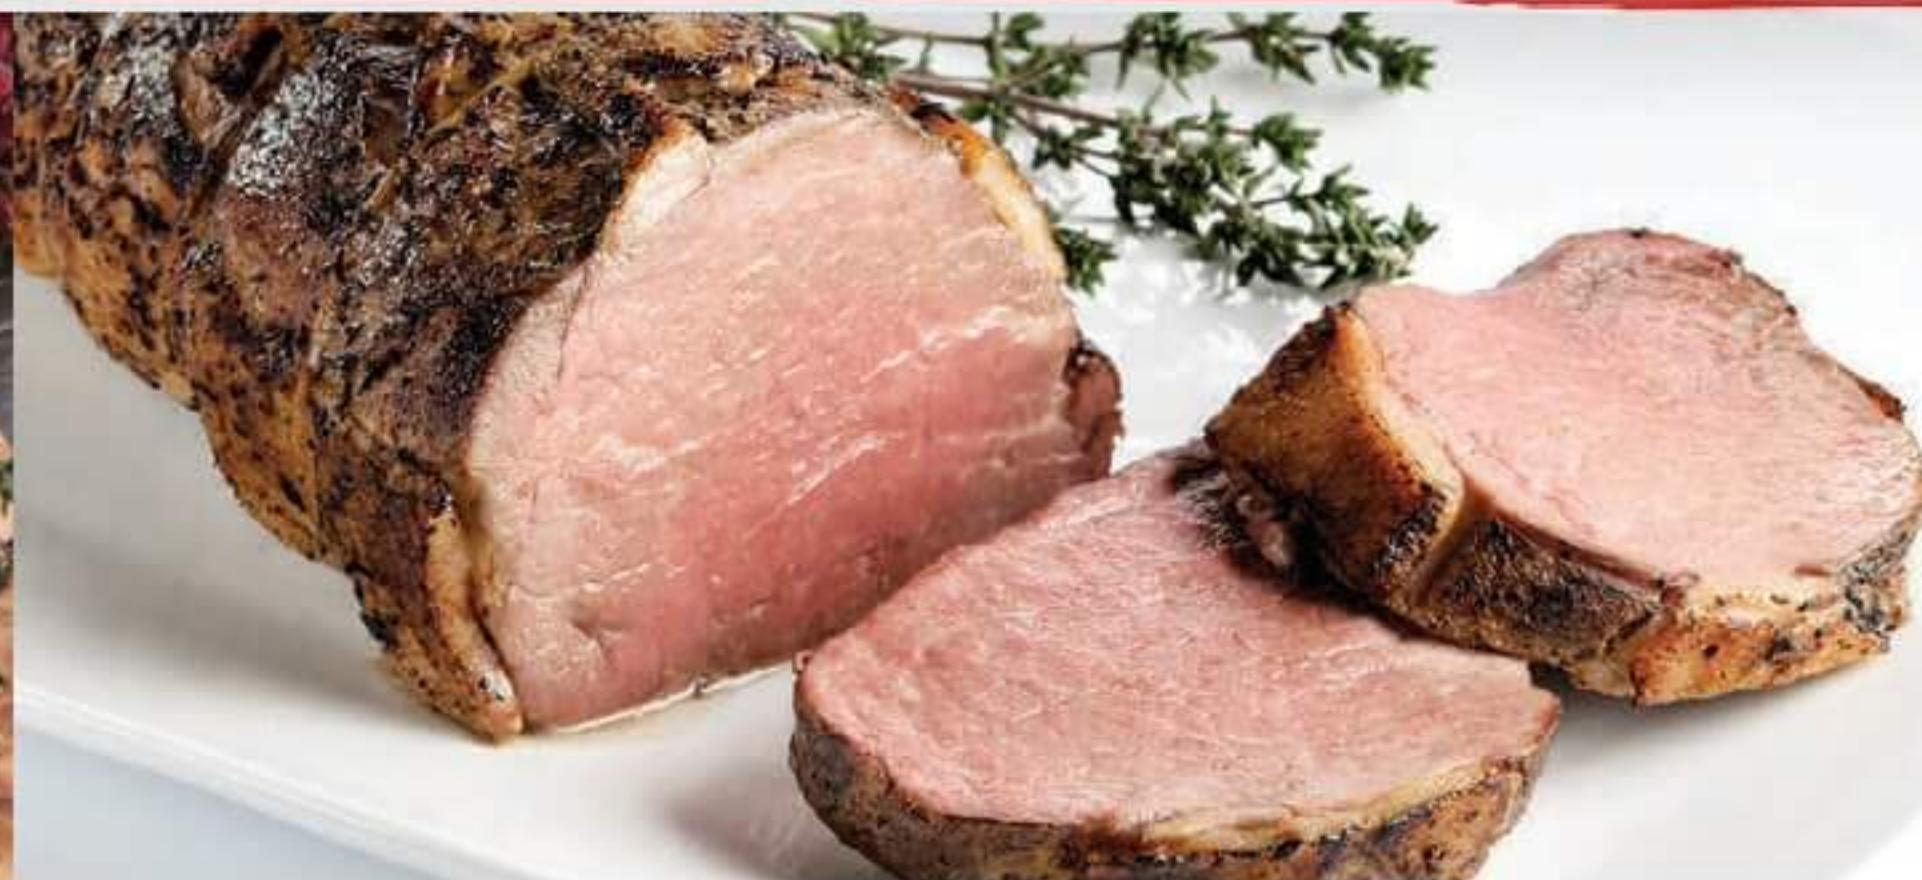

USDA Inspected
Fresh Boneless Whole Beef Tenderloin
Sliced Free Upon Request **$10.99 lb.**
with card