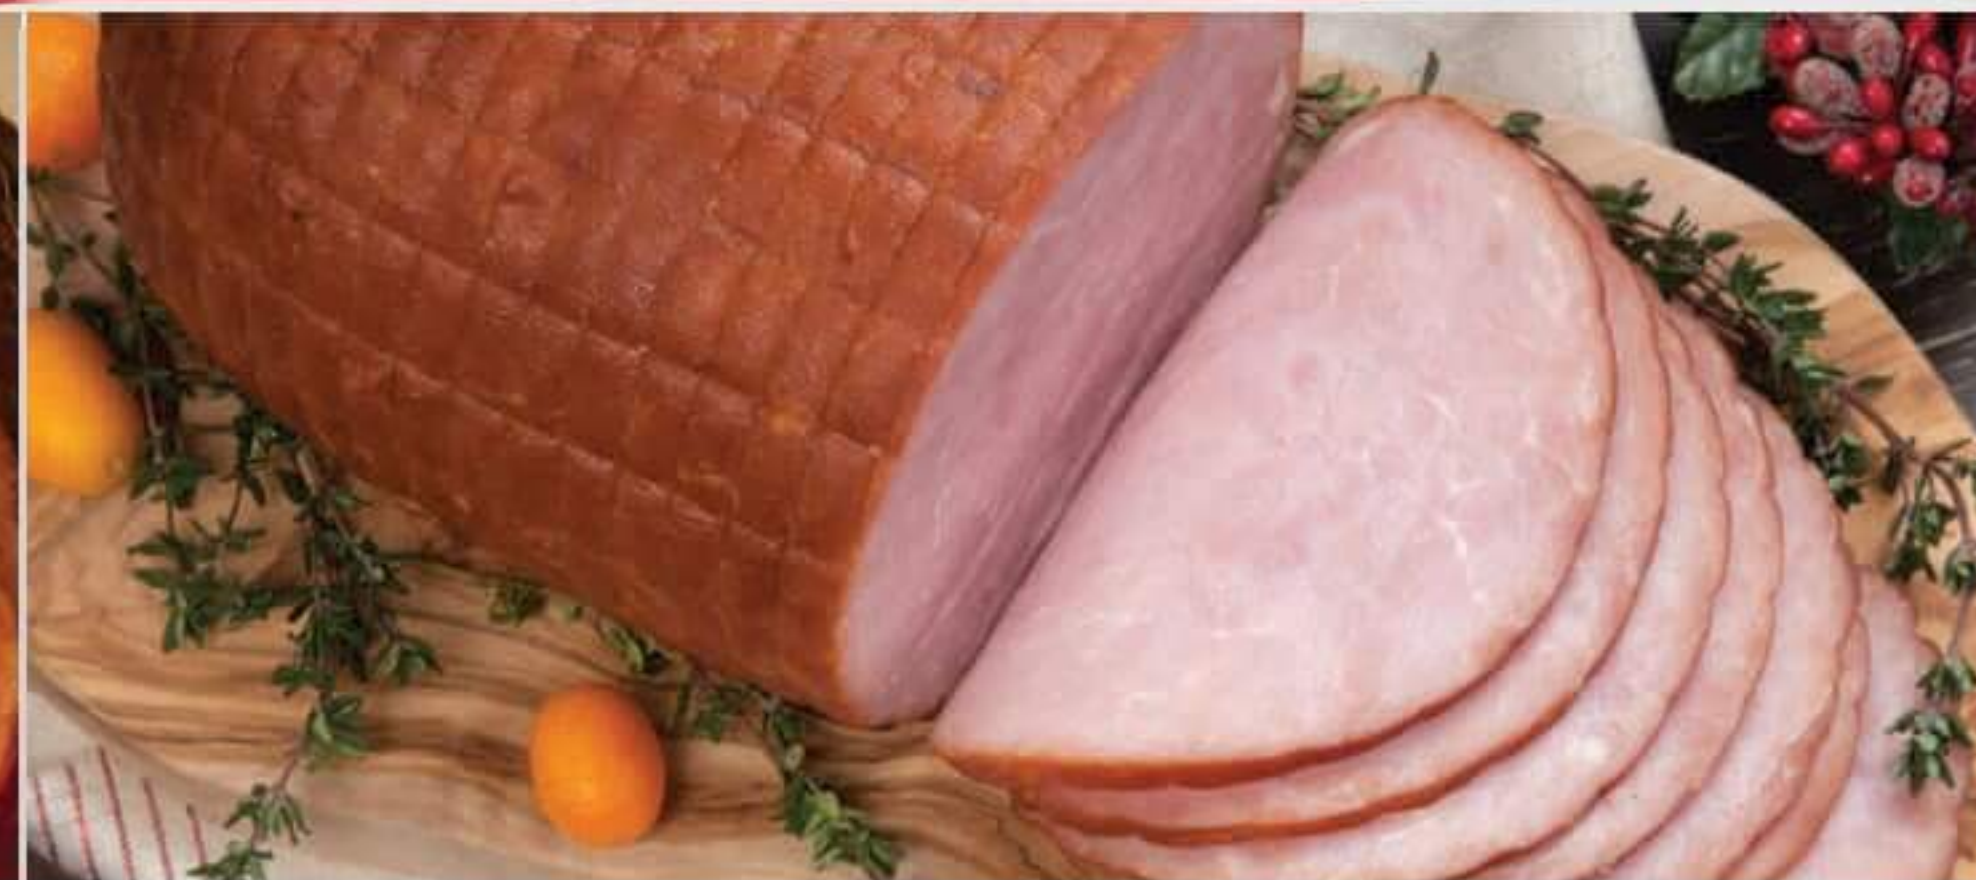

In Your Neighborhood

Family Fresh
MARKET

Fill your plate with Christmas favorites

Prices Effective **Sunday, Dec. 15** thru **Tuesday, Dec. 24, 2024**

Our Family's
Half Portion Spiral Sliced Ham
Bone-In **\$1.77 lb.**
Limit 1 with card