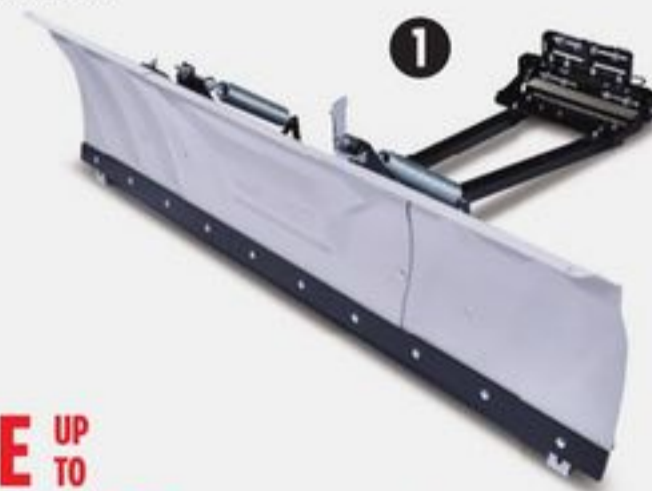

SAVE UP TO $190

1 Sale 349.99 14.59/24 mo** Reg 539.99 Switchblade ATV Plow. Adjusts from 48-60" wide. 27-8190-6. 2 Sale 174.99 7.30/24 mo** Reg 219.99 3000-lb ATV/UTV Winch Kit. 40-5964-0.

CHAMPION