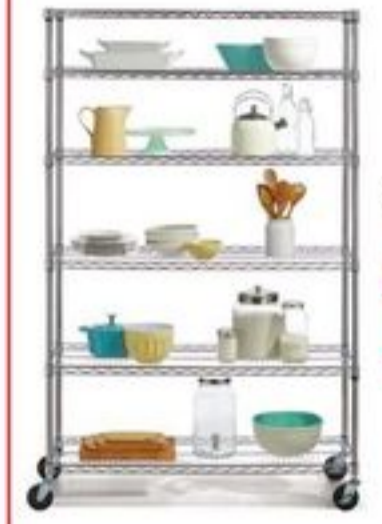

You might need this