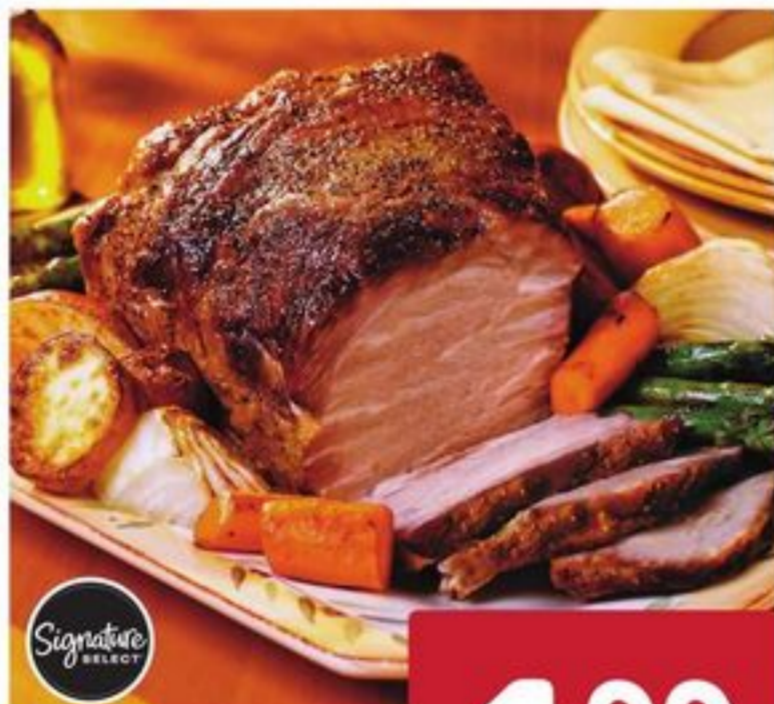

1.99 lb
Member Price

Signature SELECT® Pork Shoulder Blade Roast Sold whole in a bag.