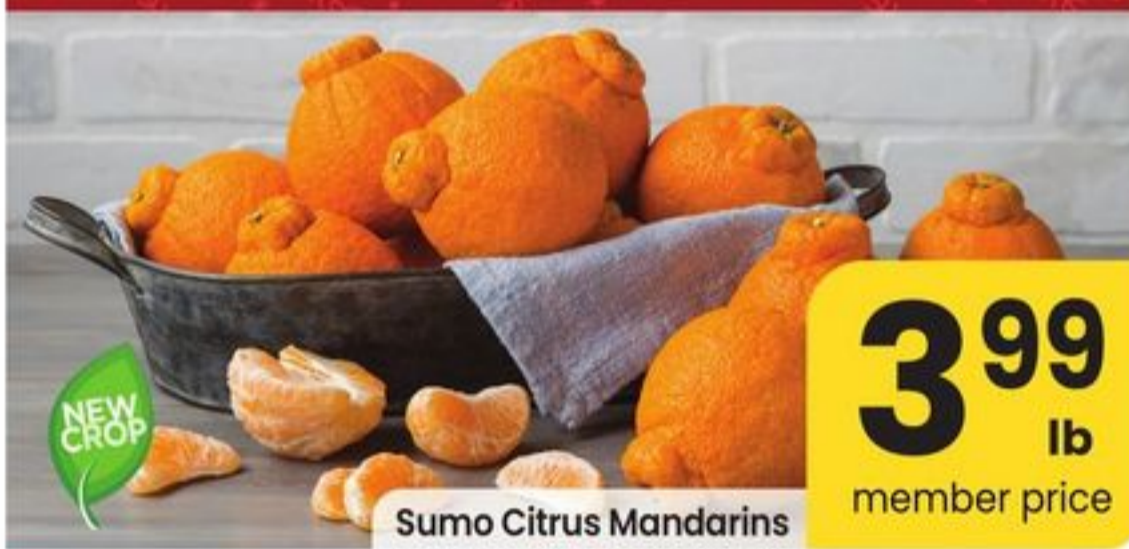

We Put the Pro In Produce

3⁹⁹
lb
member price