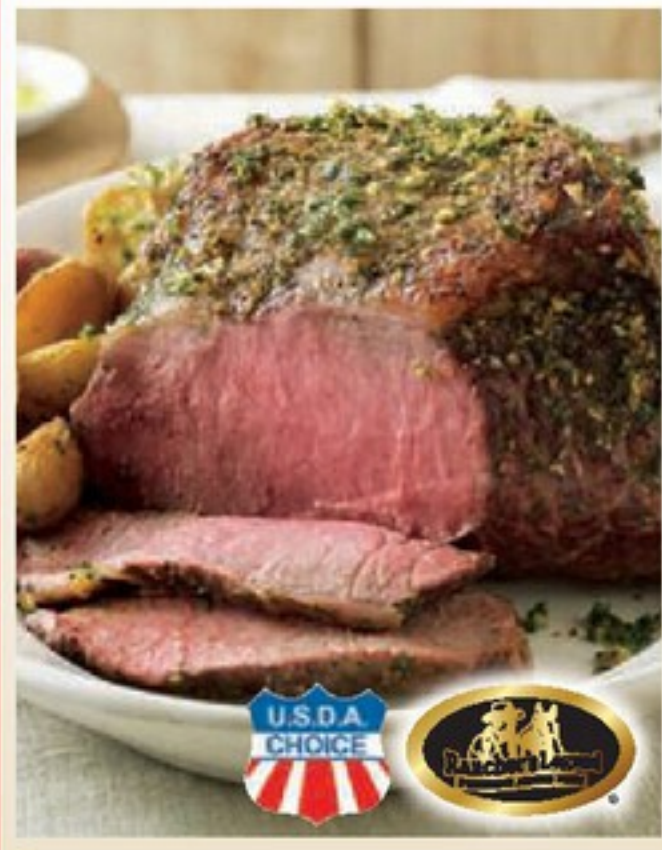

Rancher's Legend Premium Black Angus Beef Bottom Round Roast
Boneless

$499 Lb.