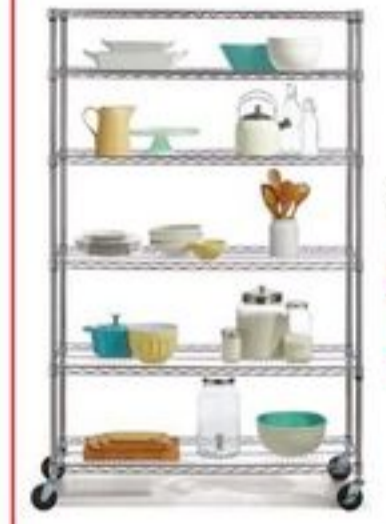

SAVE $100 149.99
Reg. 249.99
6-Tier Wire Shelf on Casters, Chrome. 68-5393-6.

You might need this