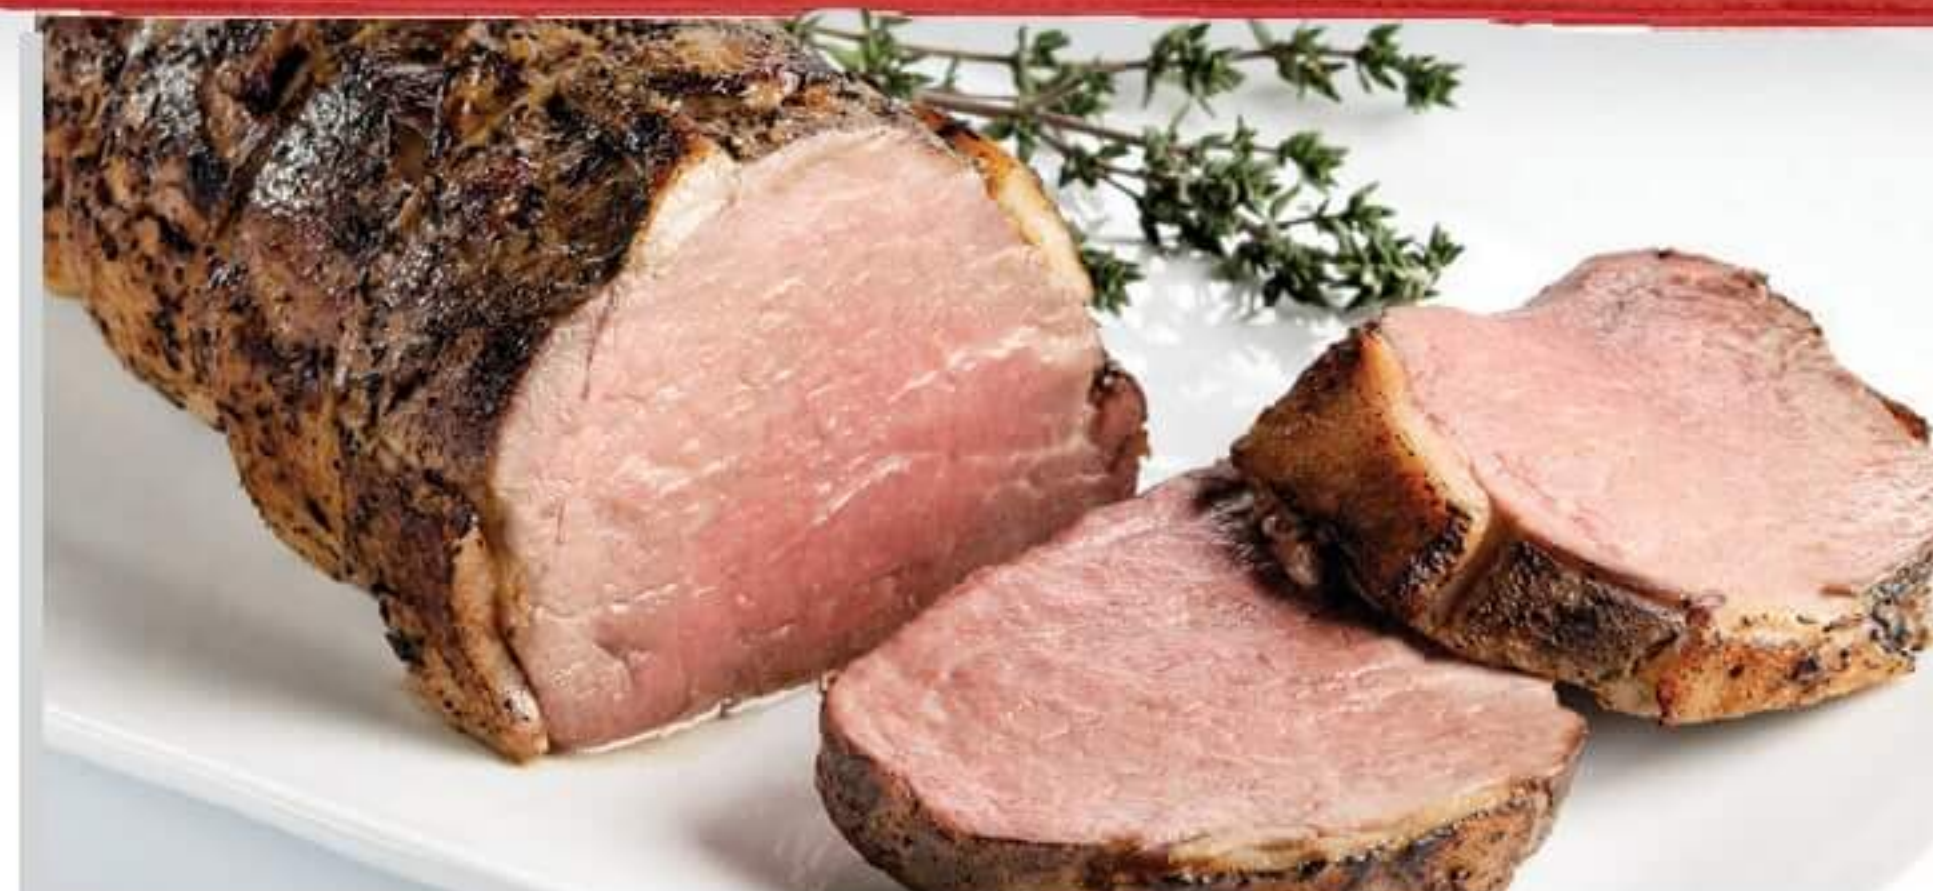

USDA Inspected
Fresh, All-Natural
Boneless Whole
Beef Tenderloin **$10.99 lb.**
Sliced Free with card