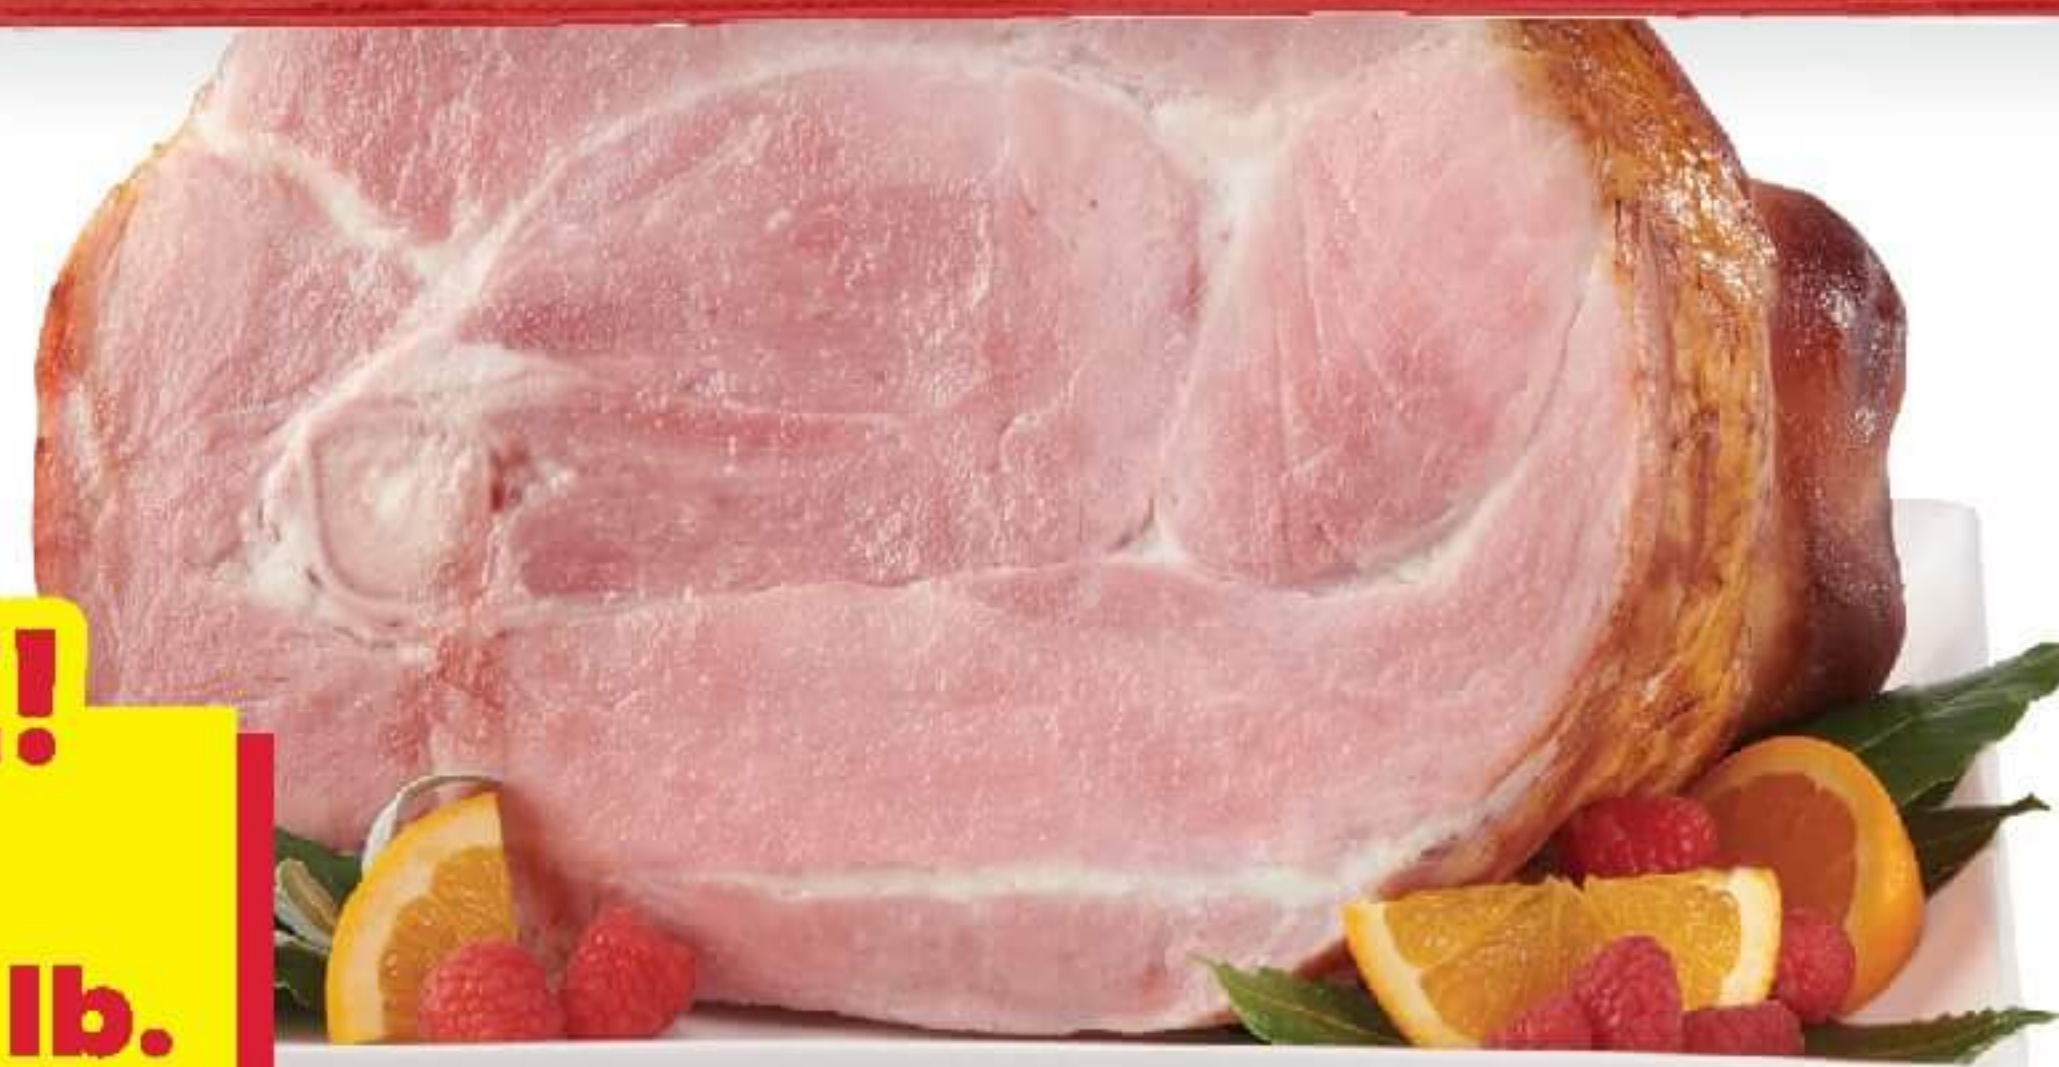

Fill your plate with Christmas favorites

Prices Effective **Sunday, Dec. 15** thru **Tuesday, Dec. 24, 2024**

Our Family's
Smoked Shank
Portion Ham
Water Added, Bone-In

HOT PRICE!
69¢ lb.
with card
Limit 1 with additional $25 purchase

Our Family's **Half or Whole Boneless Ham** **$1.99 lb.**
Water Added with card