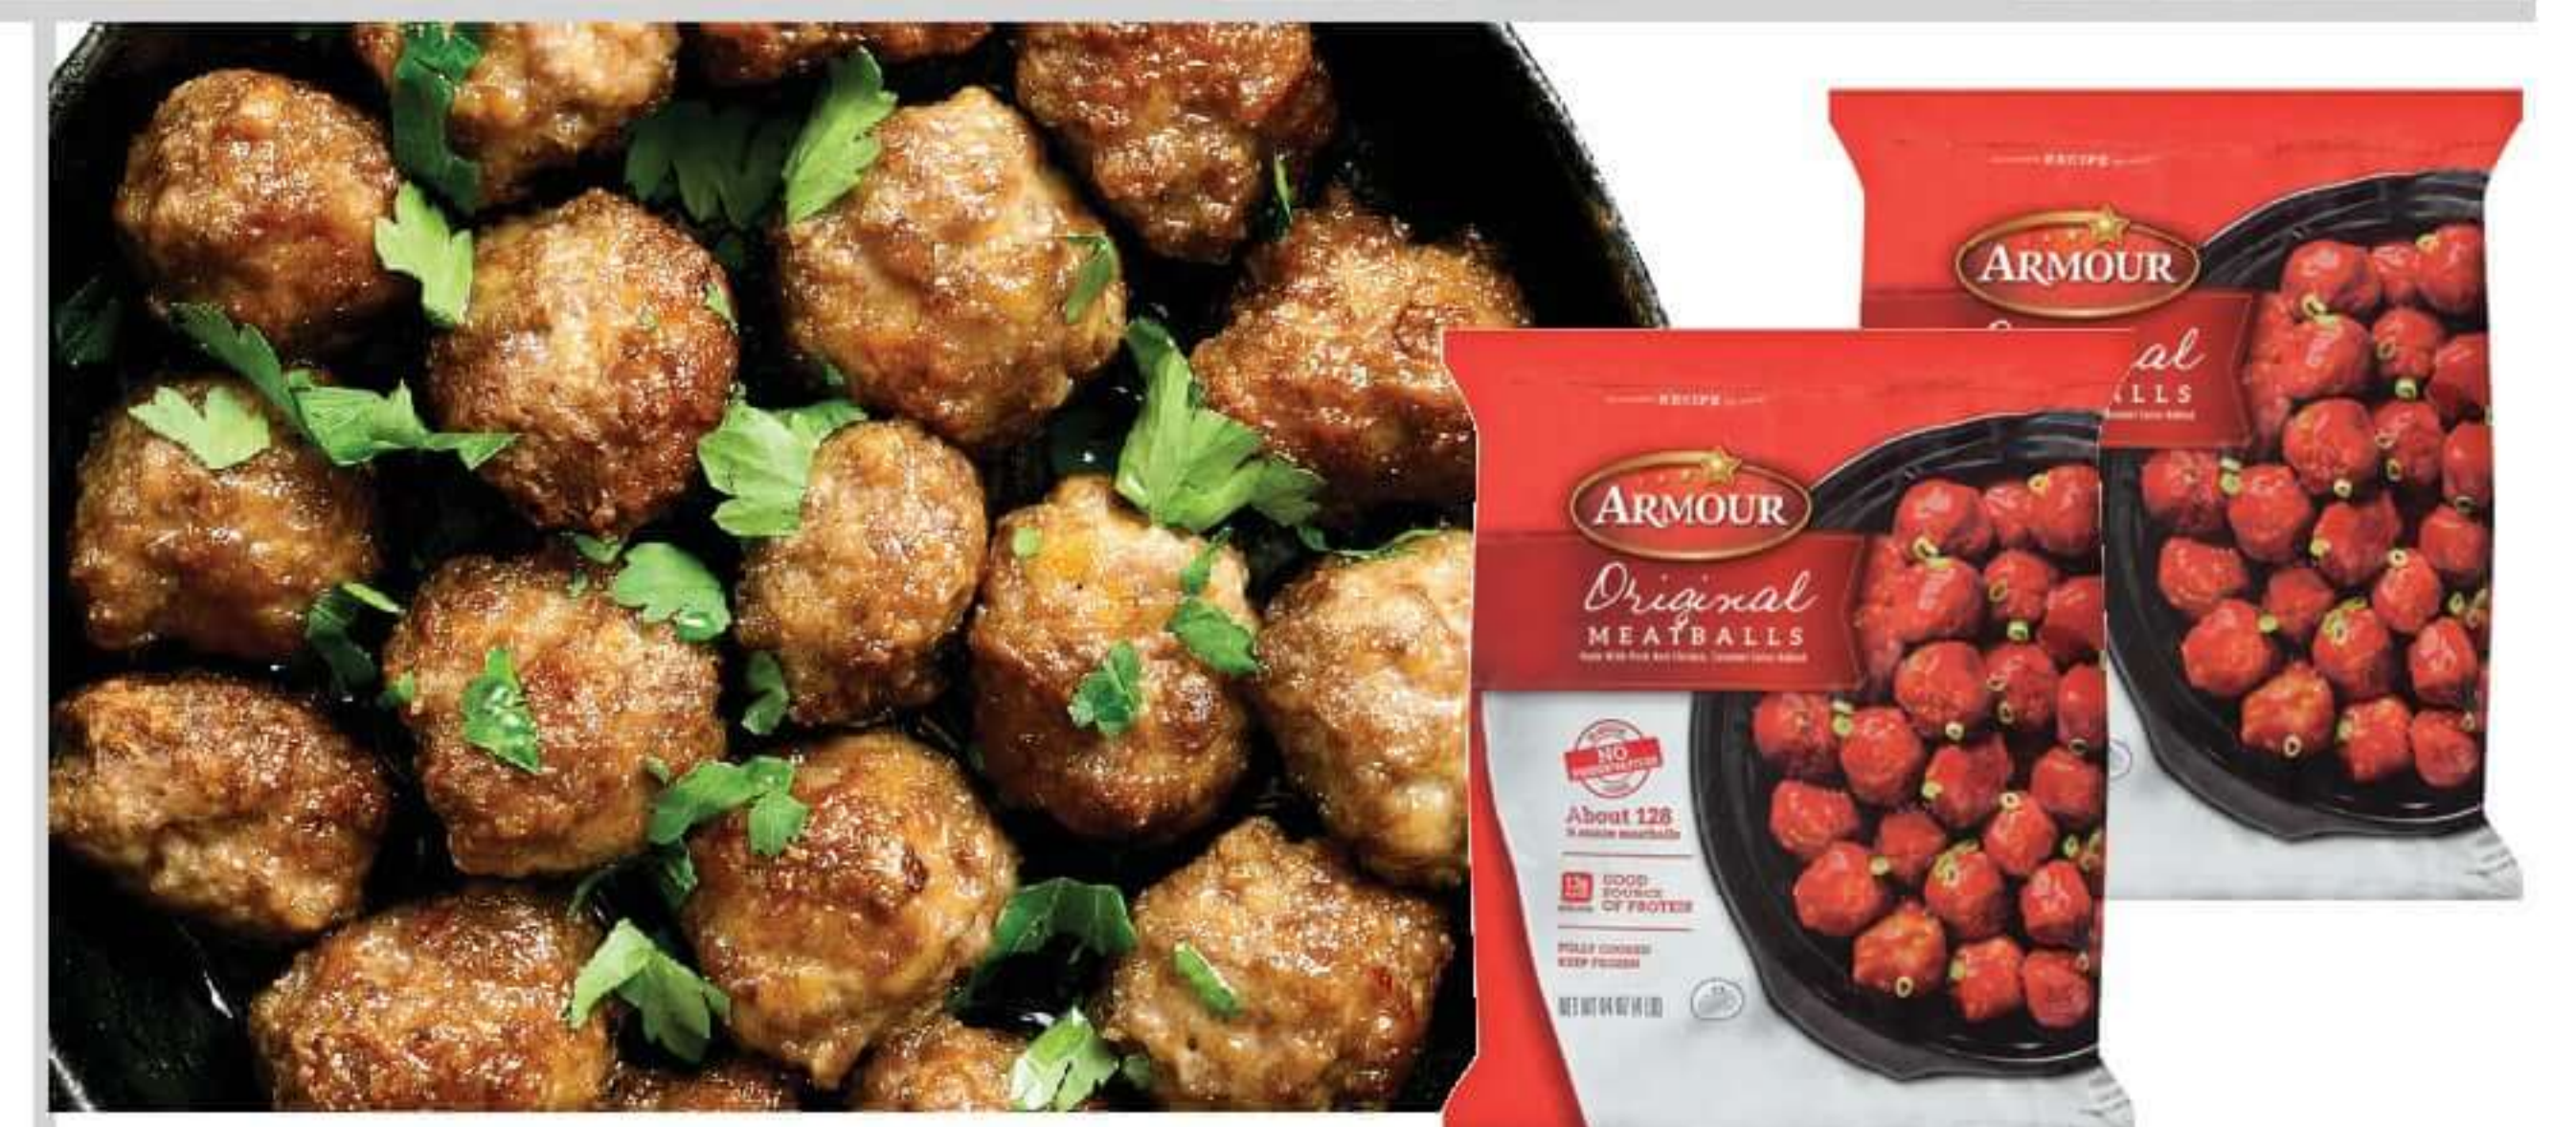

Fresh, All-Natural Boneless  
Whole Pork Loin

**\$2.79 lb.**  
with card

Eckrich Family Pack Size  
Smoked Sausage  
Selected Varieties  
30 - 42 oz.

**\$9.99**  
with card

Armour Original Meatballs  
64 oz.