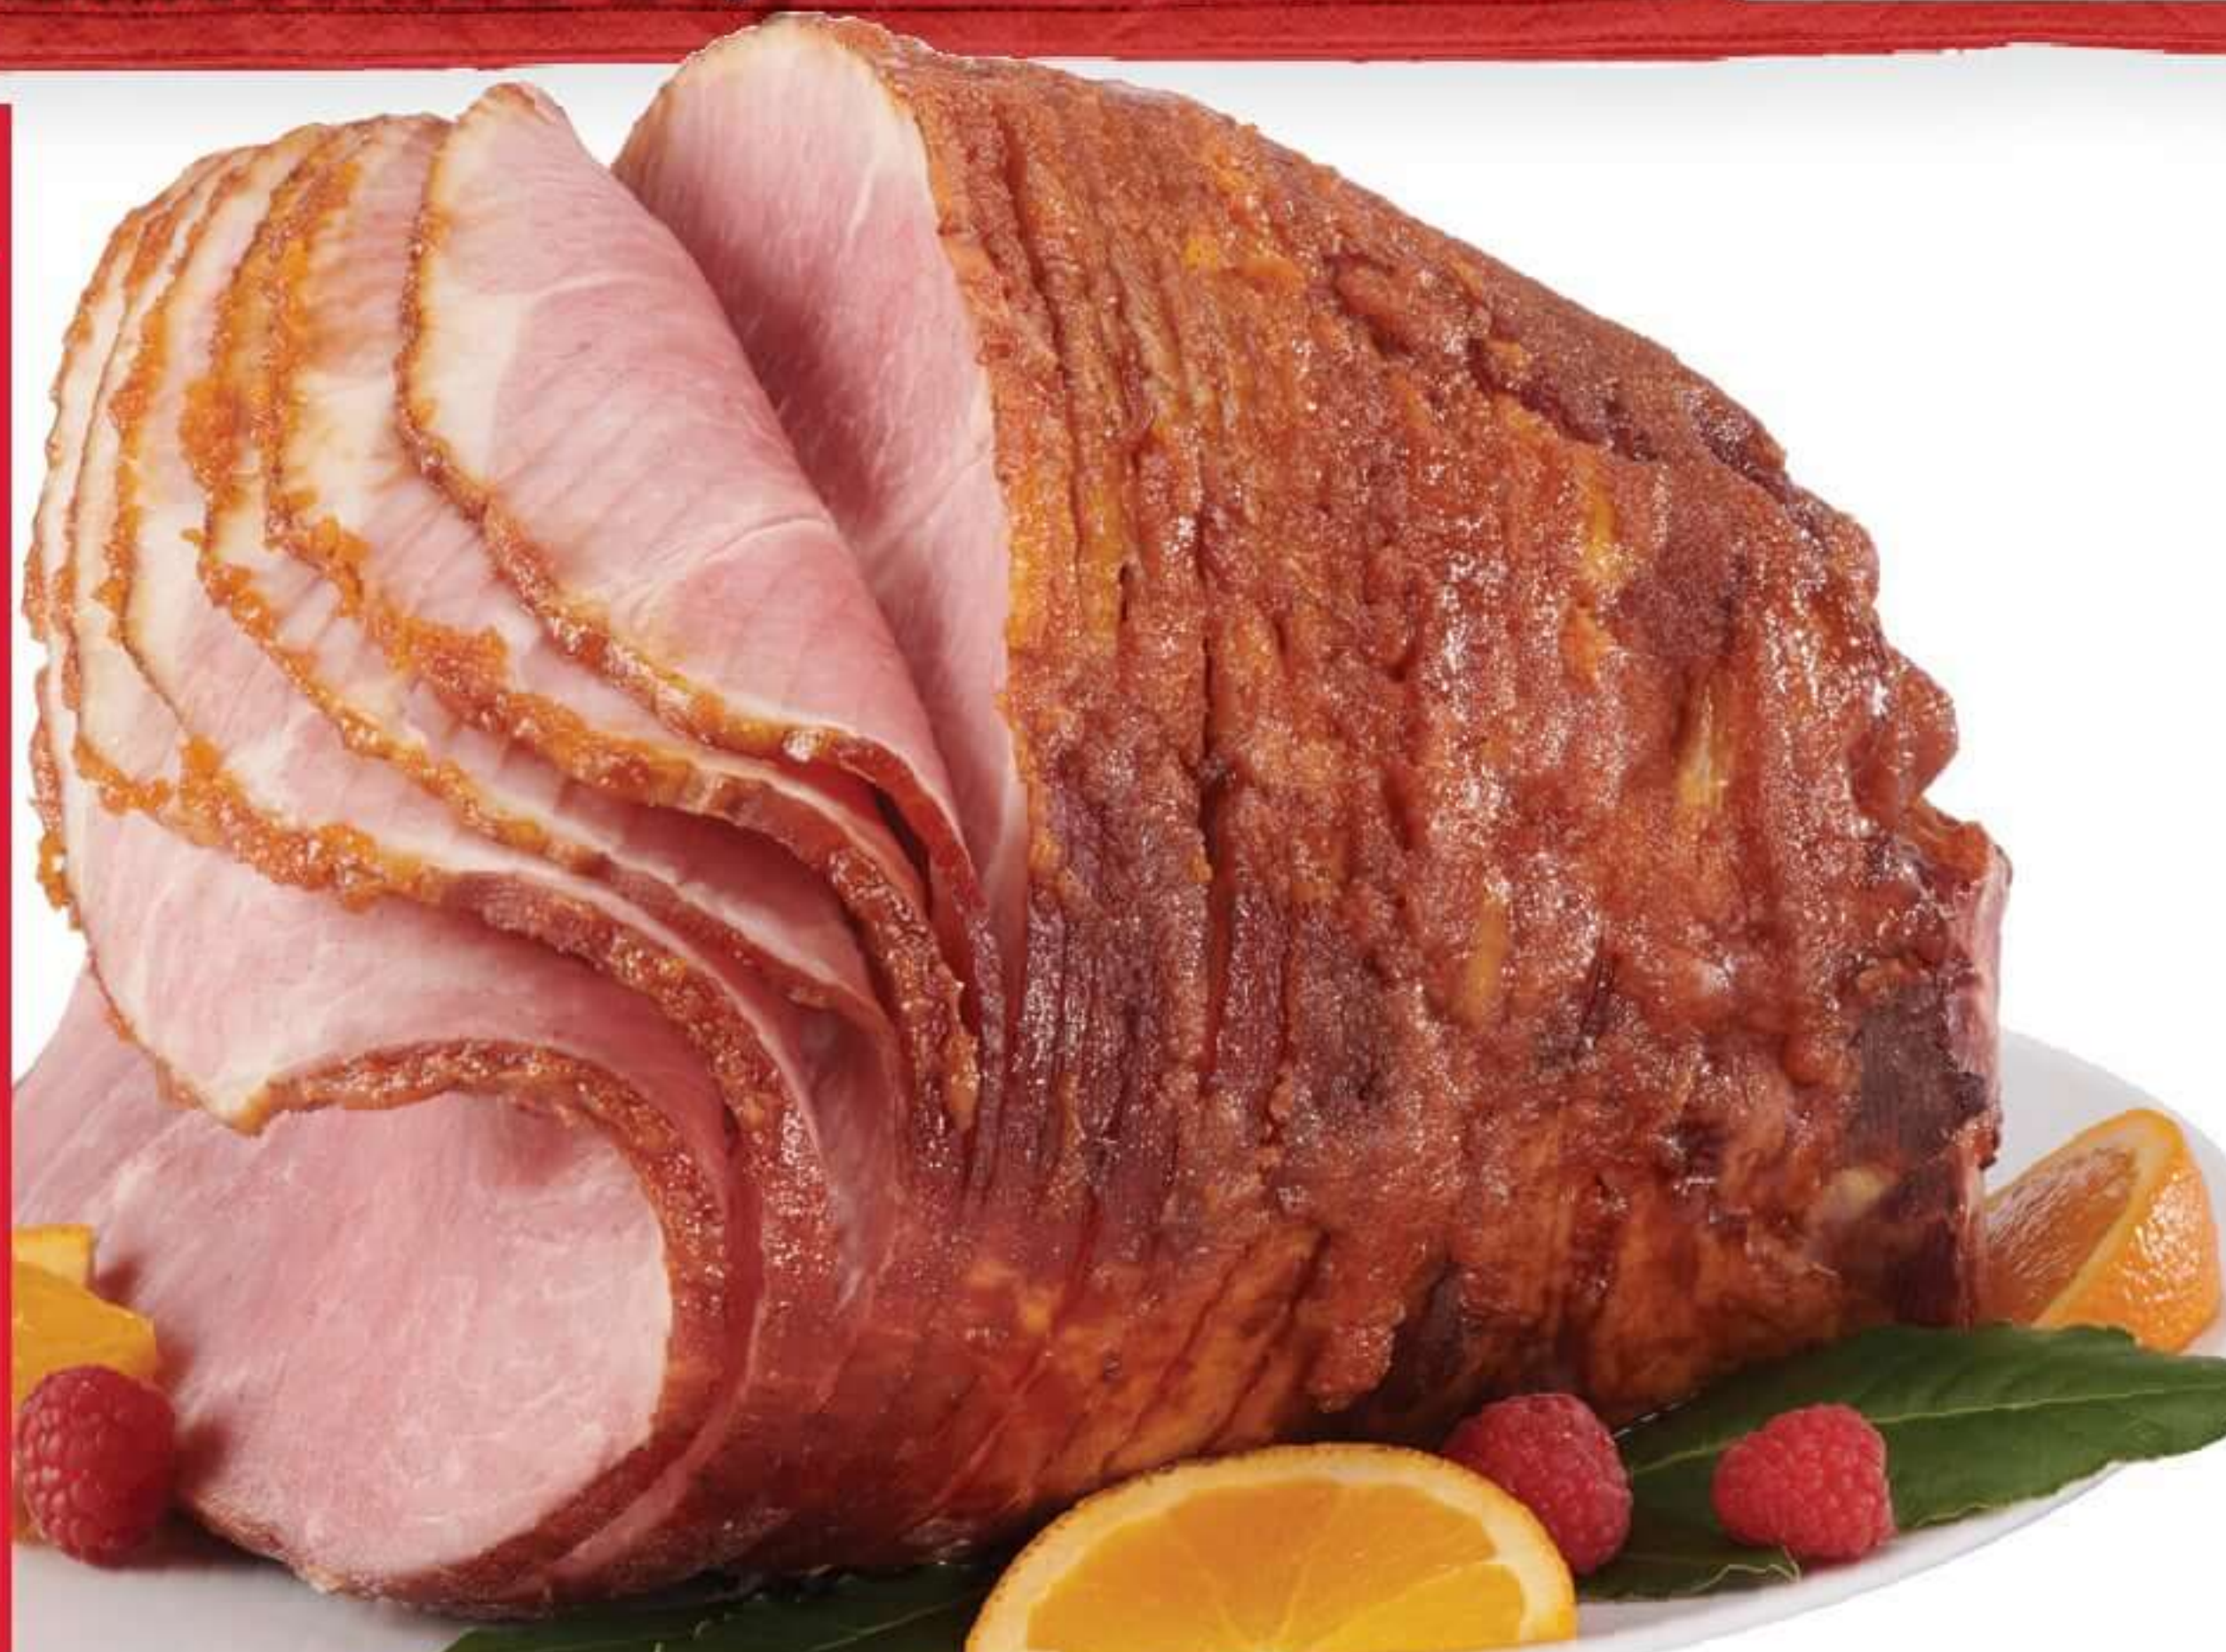

# Extra Savings GET \$10 OFF

When you spend \$100 or more on groceries with card  
 Redeemable 12/26/24 - 1/4/25. Coupon printed on receipt.  
 \*Some exclusions apply.

**DIGITAL COUPON**

**Our Family's**  
**Half Portion Spiral Sliced Ham**  
 Bone-In  
 Sale **89¢ lb.** with card  
 Coupon **-10¢** OFF per lb.  
**79¢ lb.** with 12% OFF Digital Coupon with card  
 Limit 1 with additional \$25 purchase