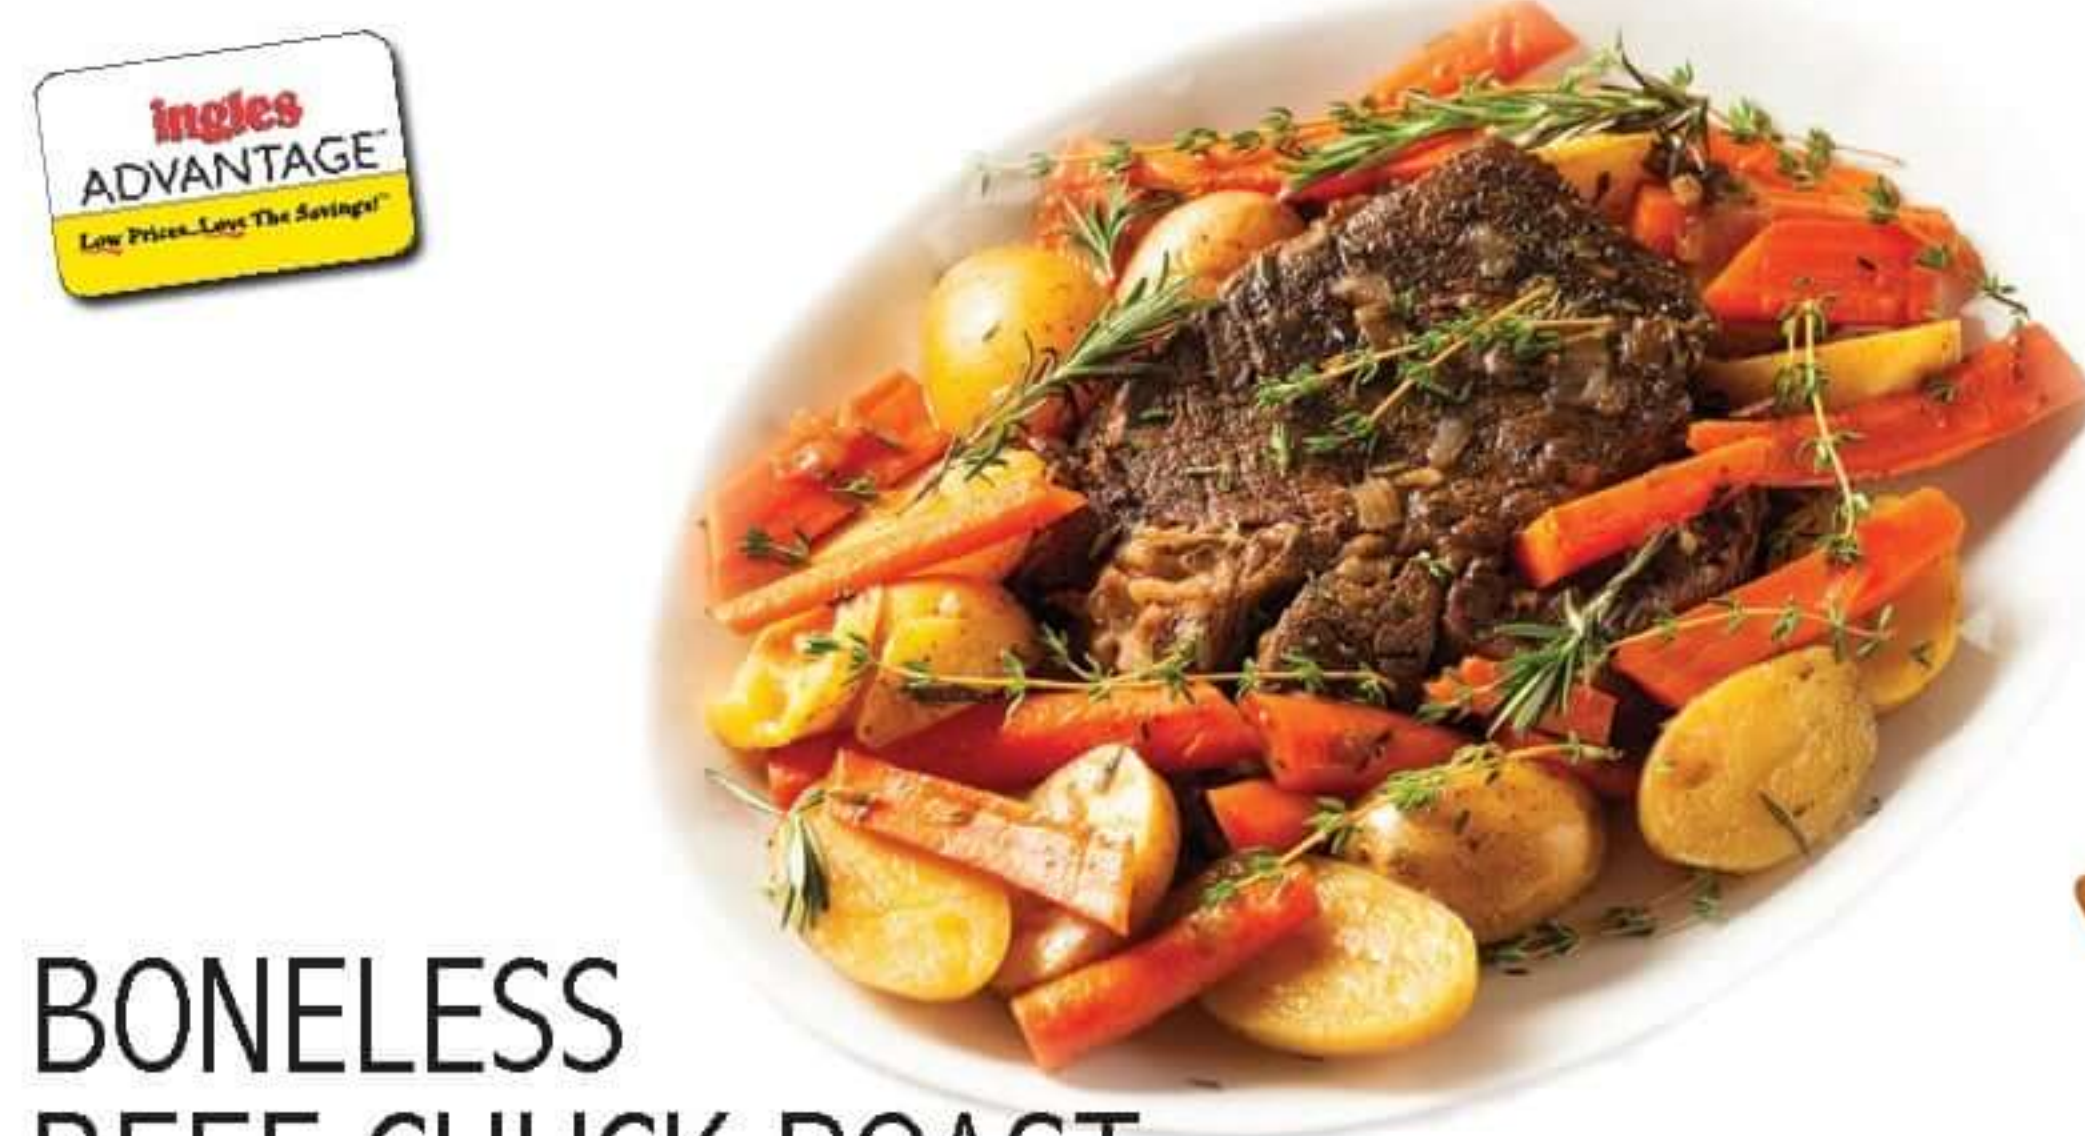

**BONELESS
BEEF CHUCK ROAST**
Ingles Premium Certified
USDA Choice Beef
SAVE 2.00 Lb.

**$6.98
Lb.**

**WHILE
SUPPLIES
LAST!**

6" POINSETTIA
While Supplies Last!
EVERY DAY LOW PRICE!

**$5.98
ea.**