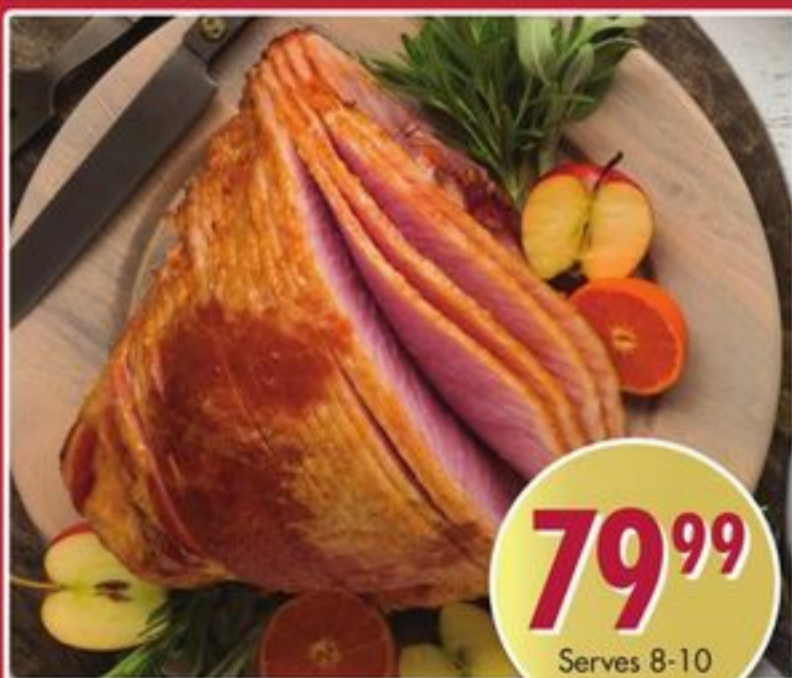

79⁹⁹

Serves 8-10

SPIRAL HAM Dinner

- Fully Cooked Ham
- Scalloped Potatoes
- Mashed Sweet Potatoes
- Green Bean Casserole
- Spiced Apples