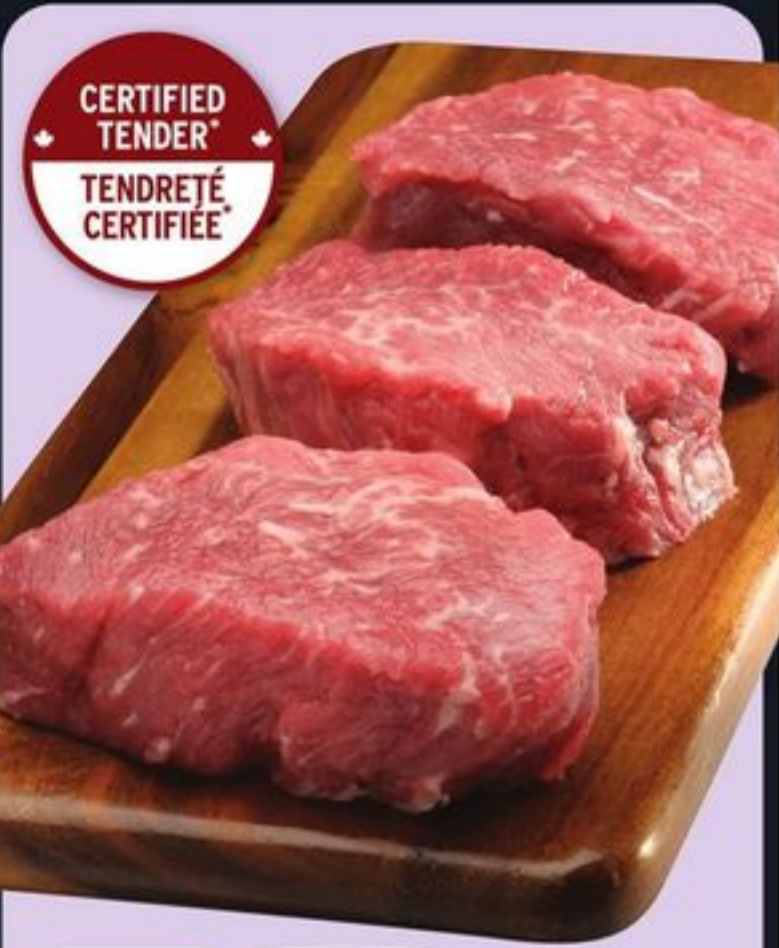

Scene

TURN
POINTS
INTO
GROCERIES

200 PTS
when you spend
$20 or more

9⁹⁹