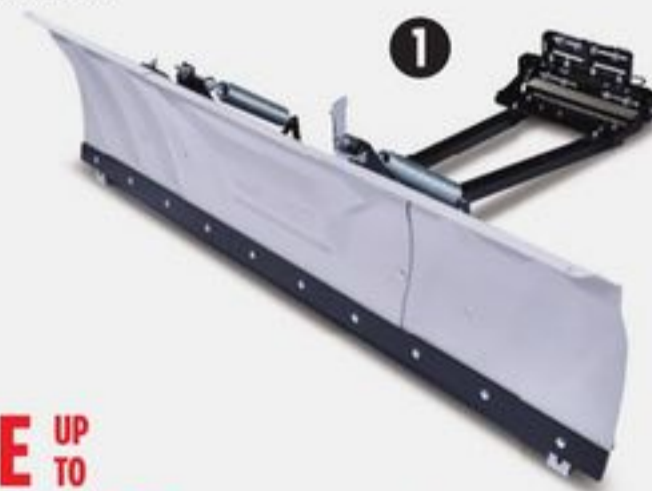

MAXIMUM

SAVE 40% Sale 29.99 Reg 49.99 4 1/2" Metal Cut-Off Discs, 50-Pk. 3/4" thick. 54-1873-8.

KOLPIN OUTDOORS

SAVE UP TO \$190

1 Sale 349.99 14.59/24 mo** Reg 539.99 Switchblade ATV Plow. Adjusts from 48-60" wide. 27-8190-6. 2 Sale 174.99 7.30/24 mo** Reg 219.99 3000-lb ATV/UTV Winch Kit. 40-5964-0.