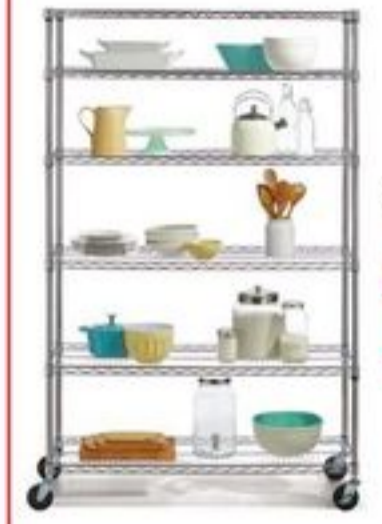

Home and Closet Organization

SAVE UP TO $110

SAUDER
3-Door Wardrobe, Espresso. Reg. 209.99. 7.82/24 mo*

TESTED
SAVE $30
169.99
Reg. 199.99. 7.00/24 mo*

SAVE $90
149.99
Reg. 239.99

SAVE $25
89.99
Reg. 114.99

2-Door Cabinet, White. 168-0054-4.

SAVE UP TO $100

SAVE $45
191.99
Reg. 239.99. 8.00/24 mo*

SAVE $100
149.99
Reg. 249.99

type A

6-Tier Wire Shelf on Casters, Chrome. 68-5353-6.

You might need this

NOW $8.49
Reg. 9.49. 68-7055-2.

SAVE $45
90.99
Reg. 139.99

Commercial Garment Rack. 68-6474-6.

type A

SAVE 20%

type A

SAVE 35%

SAVE 25%

MULTI BUY
3 FOR $15

5.99 ea Laundry Basket. 142-2039-0.

type A

SAVE 30%

Sale 27.99. Reg. 39.99. Under-the-Bed Storage Tote, Wheeled. 142-9645-4.

type A

MULTI BUY
2 FOR $22

18.89 ea Stackable Clear Tote. 142-0051-2.

type A

SAVE $90

Sort 'n STORE Start the year off tidy with storage solutions for rooms big and small.

Shop Now

Christmas Organization

Garage Organization

SPECIAL BUY
16.99
45L Flip-Top Ornament Storage Box. 299-4051-0.

SPECIAL BUY
16.99
Wrapping Paper Storage Box. 299-4829-6.

SPECIAL BUY
13.99
Christmas Wreath Storage Box. 299-4828-8.

SPECIAL BUY
13.99
Christmas Lights Storage Box. 299-4830-0.

SPECIAL BUY
12.99
Christmas Ornament Storage Box. 299-4831-8.

MASTERCRAFT
1
2
TOP PICK ON SALE

SAVE $300
1199.98
Reg. 1499.99. 10.00/24 mo* (When you buy items 1 & 2).
Sale 499.99. Reg. 599.99. 52" Tool Chest with Built-In USB Power Outlet. 58-4553-4.

MAXIMUM
TESTED
3
4
5
6
7
8
9
10
11
12
13
14
15
16
17
18
19
20
21
22
23
24
25
26
27
28
29
30
31
32
33
34
35
36
37
38
39
40
41
42
43
44
45
46
47
48
49
50
51
52
53
54
55
56
57
58
59
60
61
62
63
64
65
66
67
68
69
70
71
72
73
74
75
76
77
78
79
80
81
82
83
84
85
86
87
88
89
90
91
92
93
94
95
96
97
98
99
100