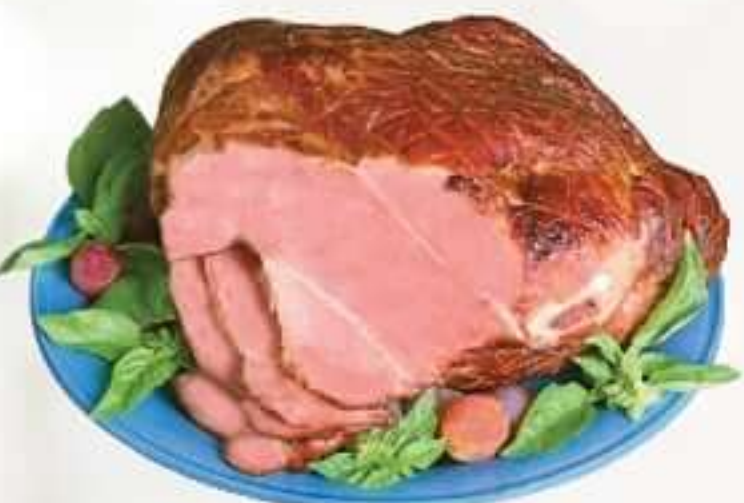

# MEAT

## Holiday Table Favorites!

while supplies last

Shank Half  
Fresh Pork  
Hams

**2.28** Lb.

Whole  
Smoked  
Picnics

**2.68** Lb.

Frozen  
Turkey  
Breast

**1.48** Lb.