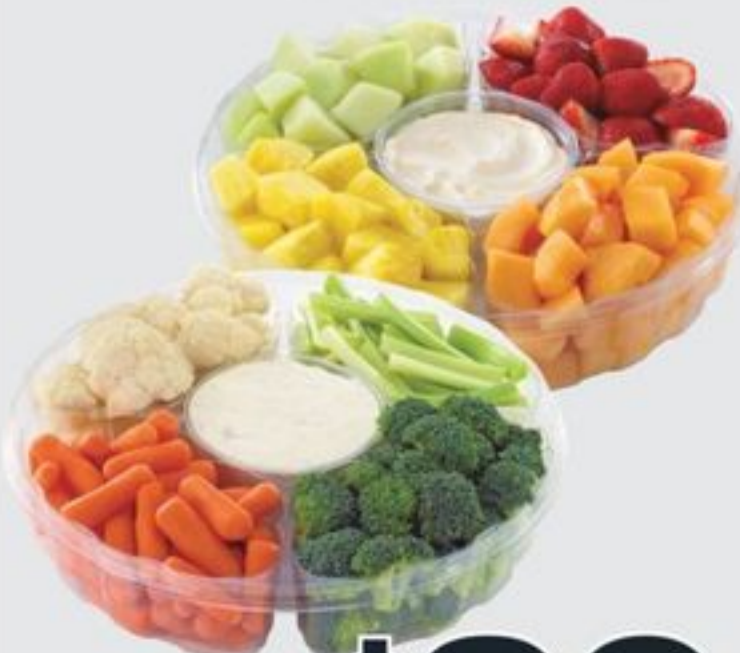

LA ROCCA 6 INCH CAKES
SELECTED VARIETIES
600 G
20378142_EA

\$19

GET **5,000** when you buy 2 = **\$5 Value**

12 PIECE PRE-PACK SAUCED WINGS WITH CELERY AND CARROTS
CHILLED
728 G
21532556_EA/21532557_EA

\$15

12" TAKE AND BAKE PIZZA
SELECTED VARIETIES
510-739 G
21456393_EA
21456401_EA

\$9-10

LARGE VEGETABLE OR FRUIT PLATTER
PREPARED FRESH
IN-STORE DAILY,
SELECTED VARIETIES
1.58-2.2 KG
20081718_EA
20121599_EA