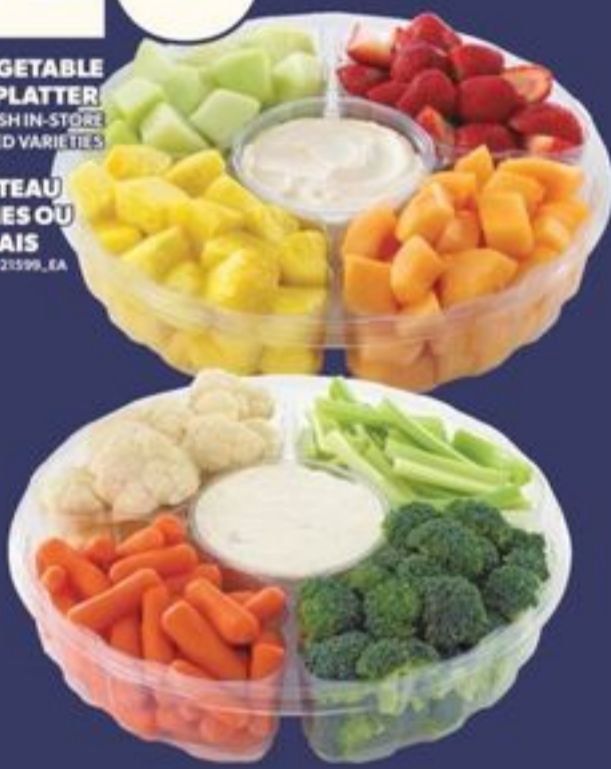

Cheers to a new year!

Most stores will be closed
Wednesday, January 1st.

See in-store or see online
for holiday store hours.

\$25

Optimum
GET 5,000⁺ = \$5 Value

PARTY PLATTER*
SELECTED VARIETIES
696 G-1.15 KG
PLATEAU DE CÉLÉBRATION
2121522_EA/21217539_EA

*PLEASE ORDER THROUGH THE DELI DEPARTMENT OR PC EXPRESS.
ALLOW 24 HOURS IN ADVANCED

\$20

LARGE VEGETABLE OR FRUIT PLATTER
PREPARED FRESH IN-STORE
DAILY, SELECTED VARIETIES
1.58-2.2 KG
GROS PLATEAU DE LÉGUMES OU FRUITS FRAIS
20081718_EA/20121399_EA