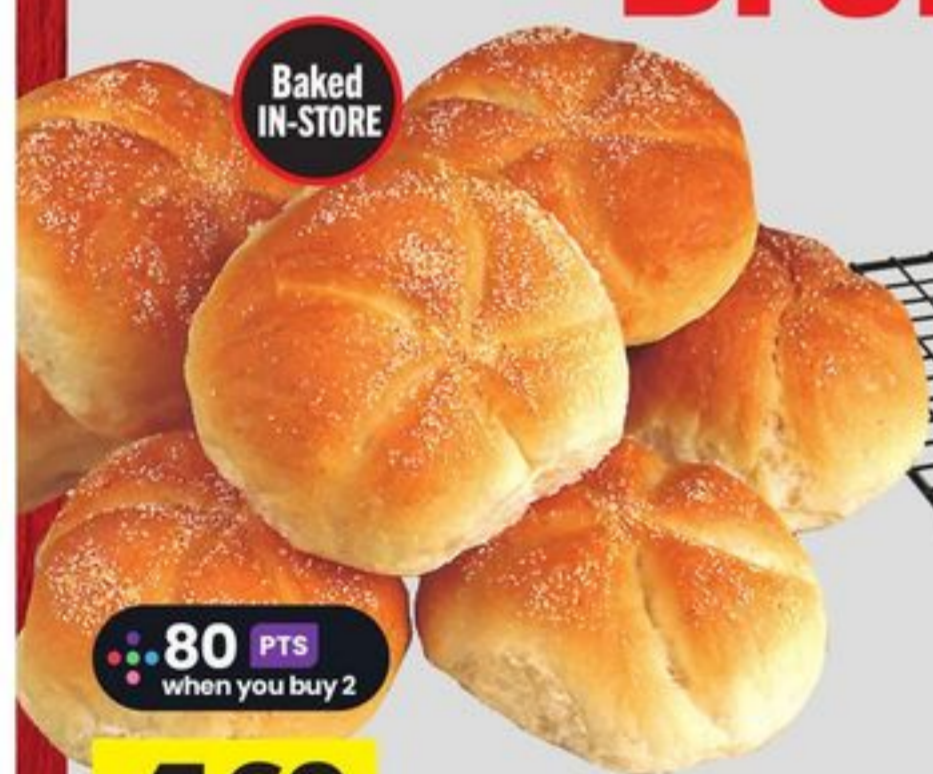

Brunch Time Bakery

Baked
IN-STORE
80 PTS
when you buy 2
4⁶⁹

Kaiser Buns White or
Whole Wheat 6 pk 430 g