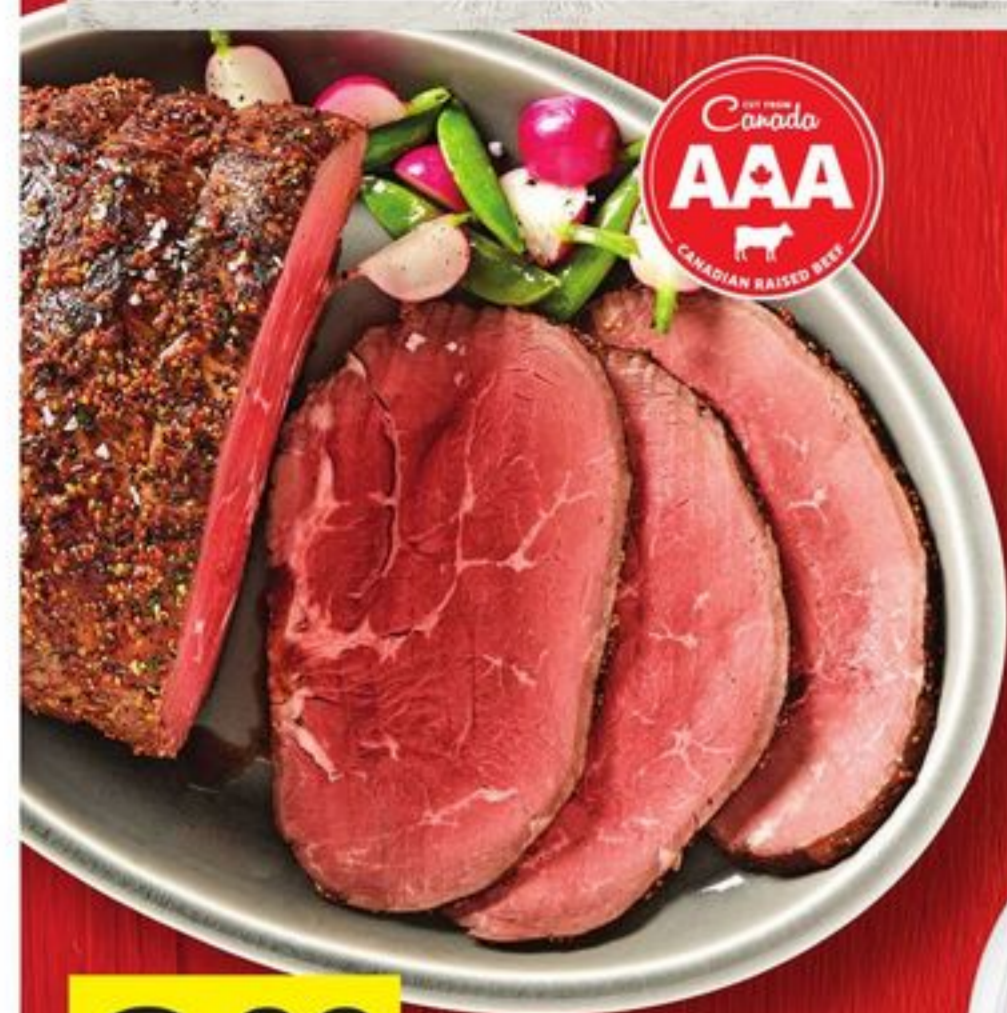

HOLIDAY FAVOURITES

9⁹⁹
/lb

Top Sirloin Roasts
cut by your meat expert
from Canada AAA grade
beef 22.02/kg