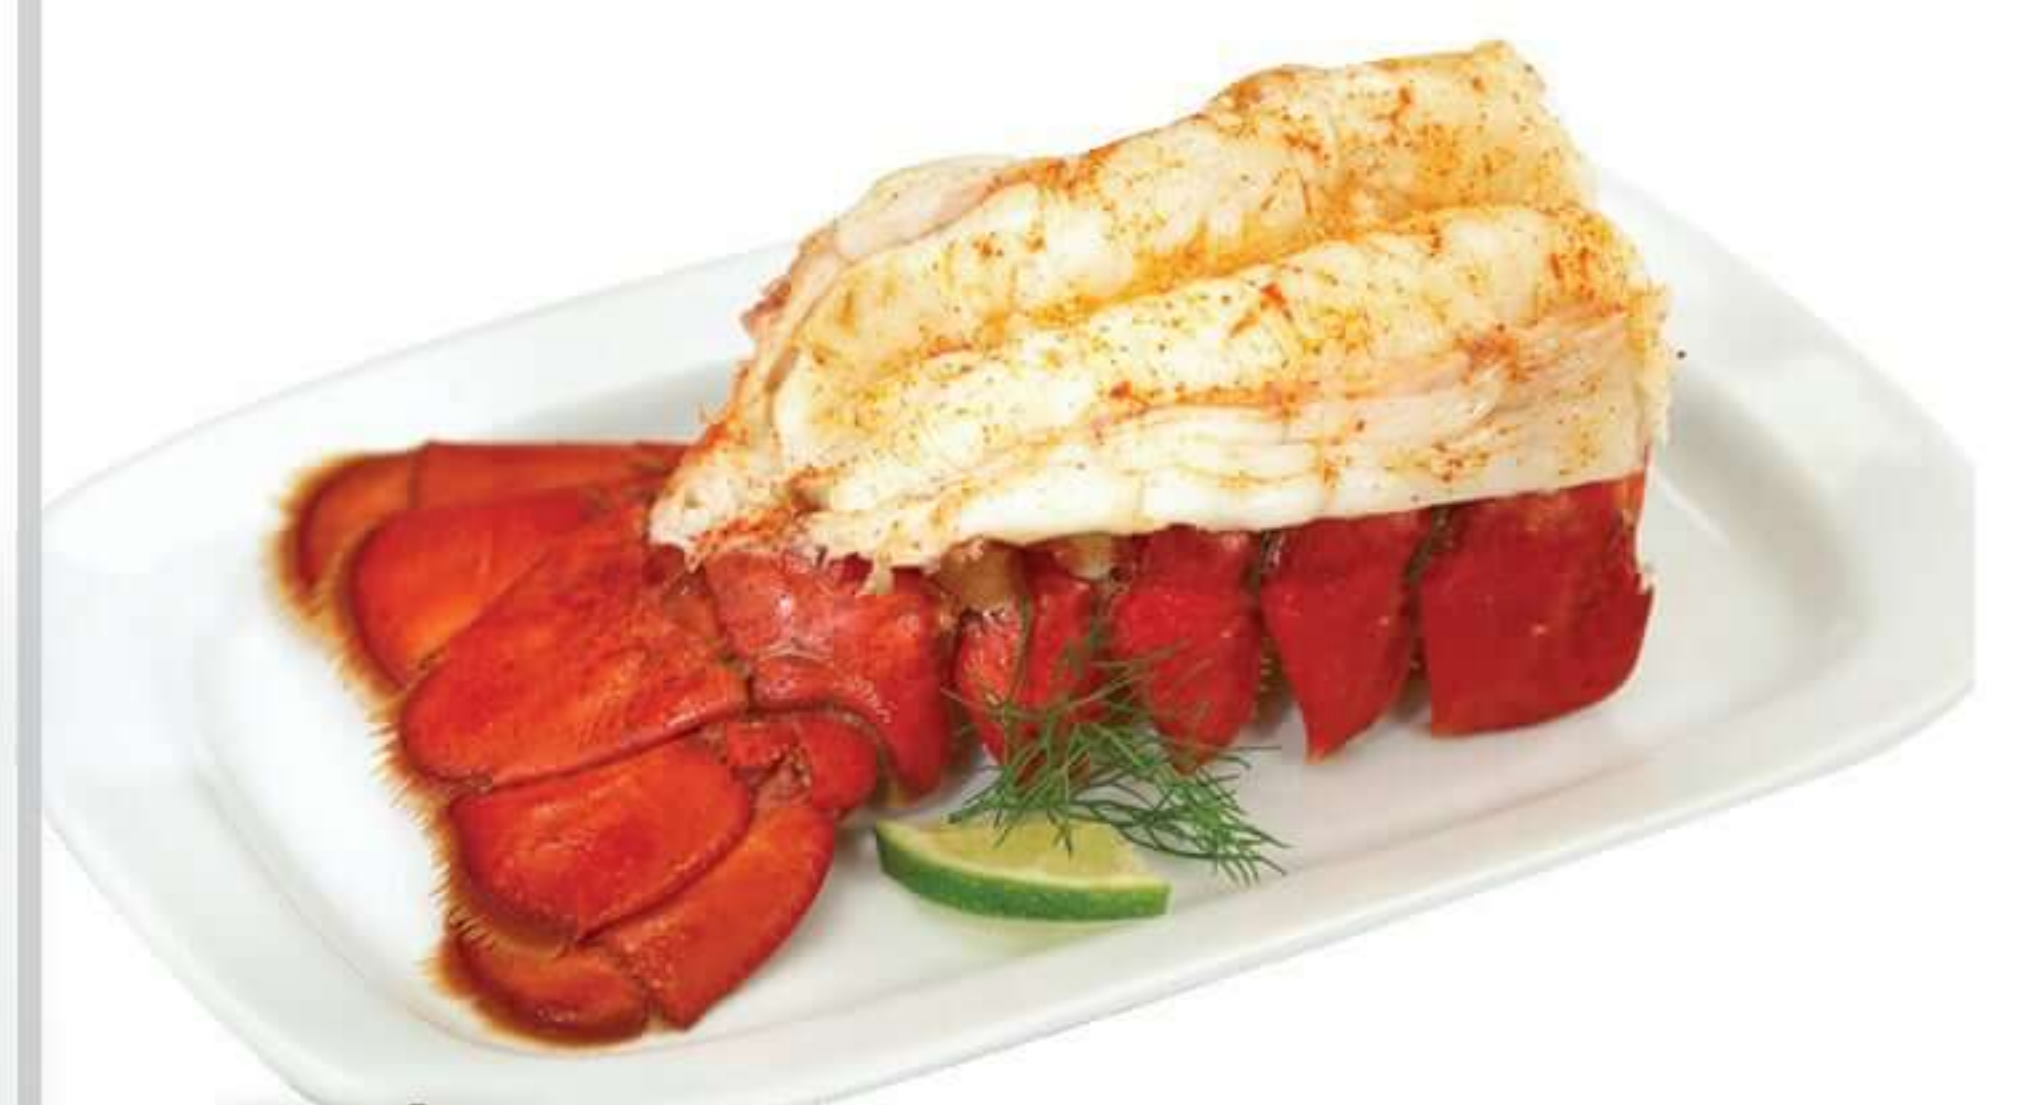

Wild
Caught!

$7.99
with card