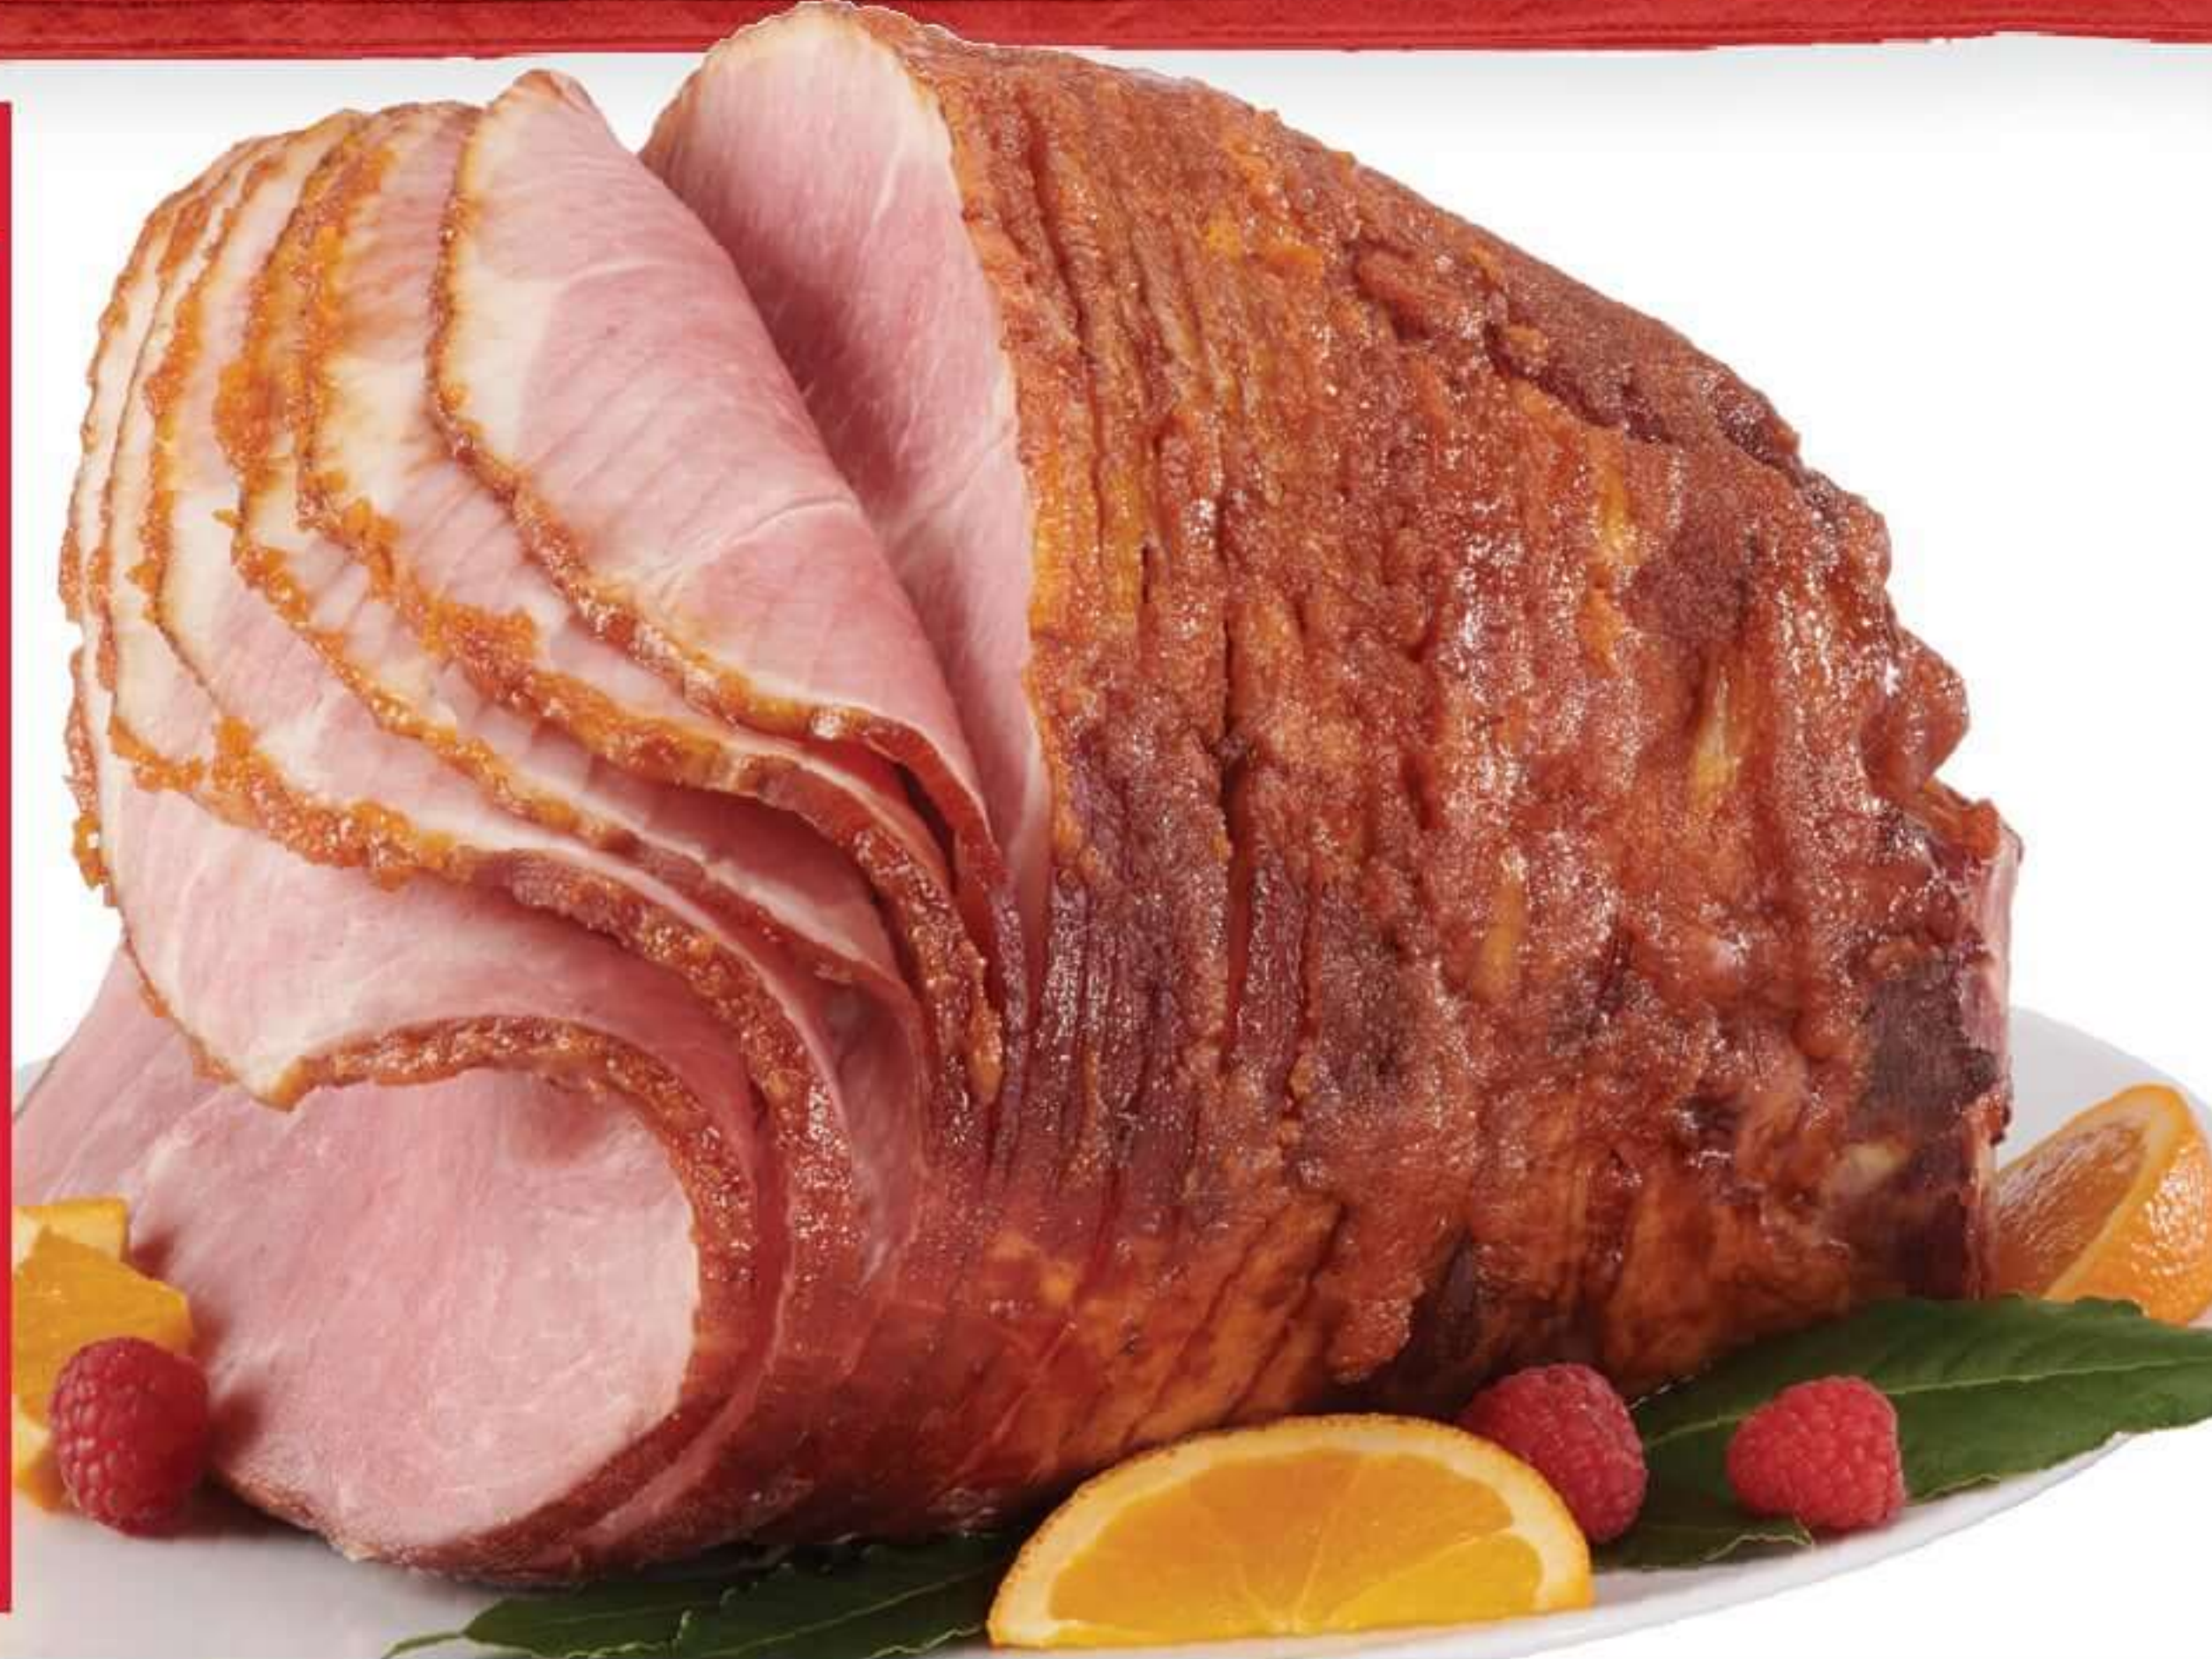

DIGITAL COUPON

Our Family's
Half Portion Spiral Sliced Ham
Bone-In
Sale **89¢ lb.** with card

Coupon **-10¢** OFF per lb.

79¢ lb. with 12% OFF Digital Coupon with card Limit 1

eat smart. be well. APPROVED

BUY 1, GET 1 FOR $1 of equal or lesser value with card
Mix or Match

Jumbo Pineapple,
Blueberries (pint), Blackberries (6 oz.) or Jumbo Cantaloupe

Halos Clementine Mandarins or Cosmic Crisp Apples
5 lb. bag

Sale **$6.99** with card

Coupon **-$2.00** OFF 1

$4.99 with card Limit 2 with Digital Coupon