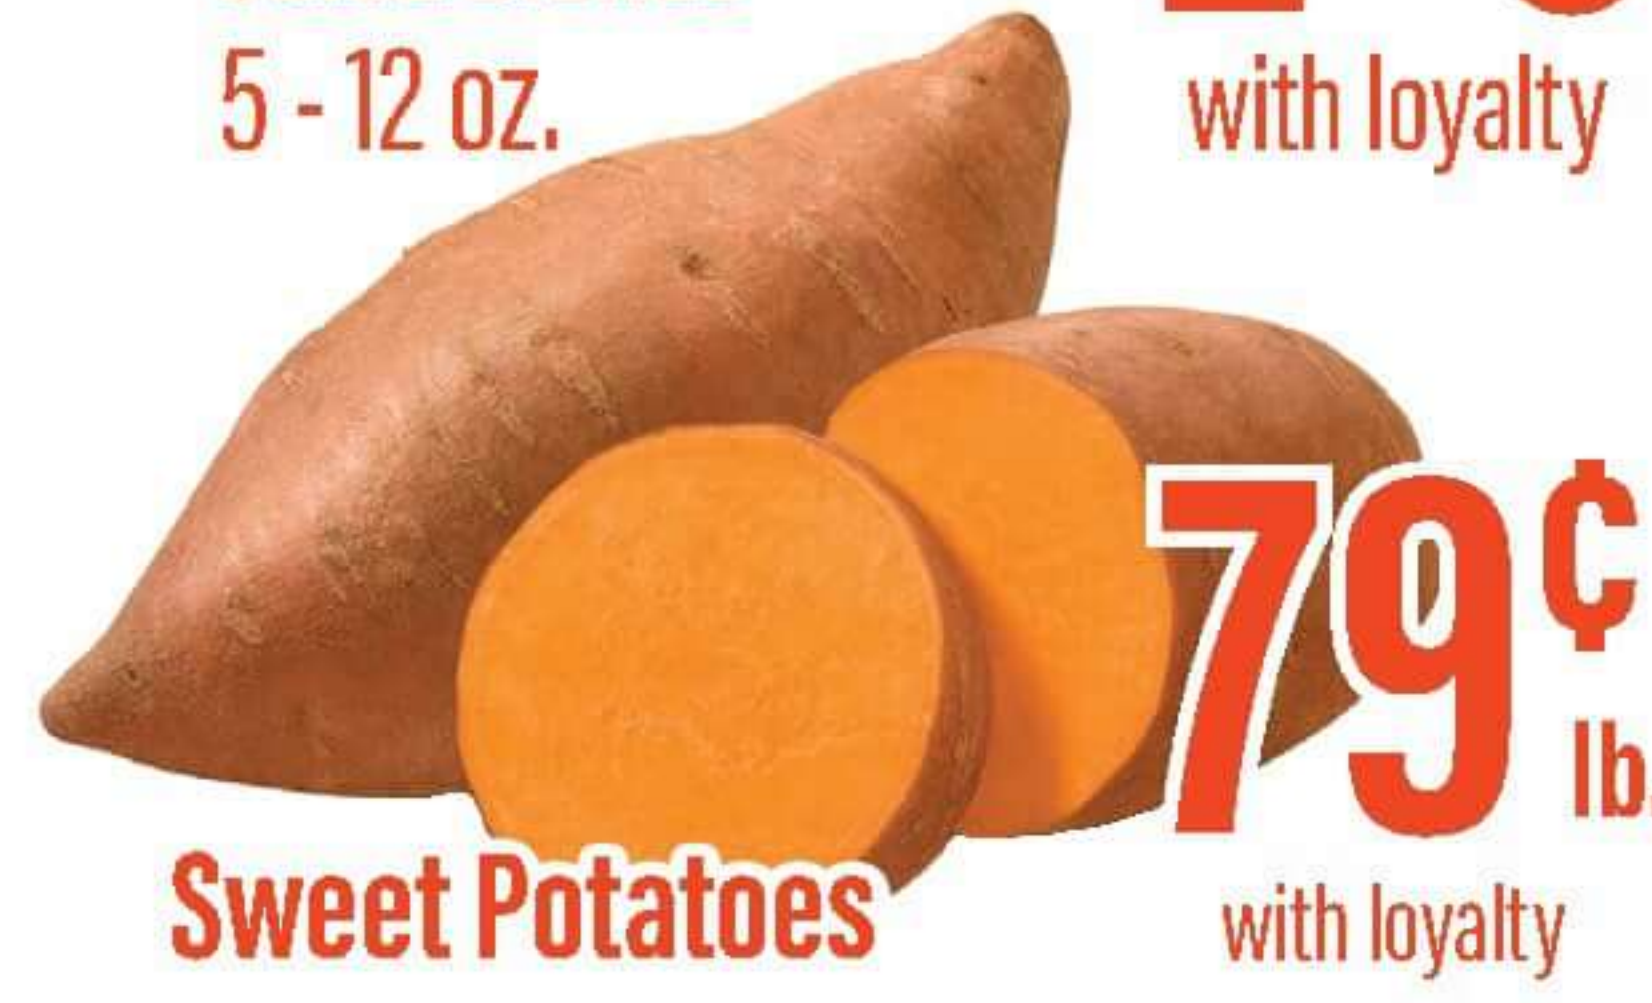

Sweet Potatoes

79¢
lb.
with loyalty