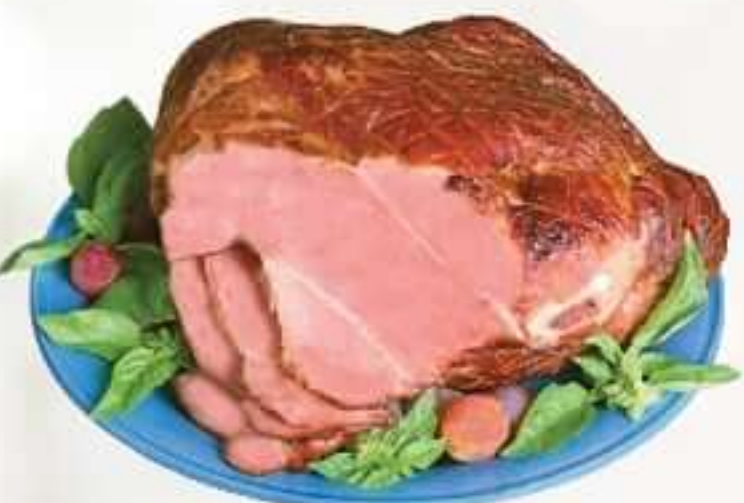

6inch
7.99 Ea.

Join. Save.

GET ACCESS TO

Clip hundreds of
DIGITAL COUPONS
each week.

- PROMOTIONS
- EXCLUSIVE OFFERS
- REWARDS

SIGN UP at checkout or TEXT "Carliecs" to 87573 to enroll.

MEAT

Holiday Table Favorites!

while supplies last

Shank Half
Fresh Pork
Hams

2.28 Lb.

Whole
Smoked
Picnics

2.68 Lb.

Frozen
Turkey
Breast

1.48 Lb.

Frozen
Baking
Hen