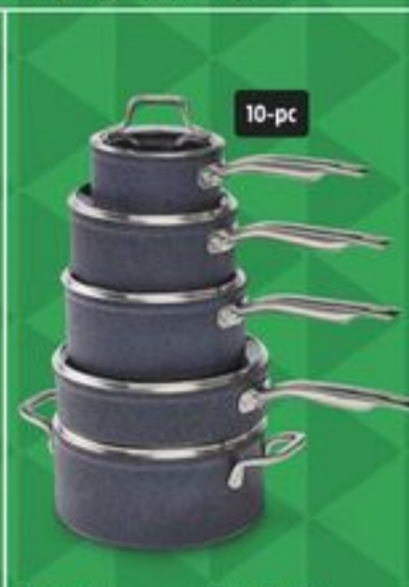

ROCK

12-pc

10-pc

SAVE $20
34⁹⁹
Reg. 54.99
142-9102-6.

TESTED

ROCK

10-pc

ROCK

PADERNO

ROCK

ROCK

Chef

Chef

PADERNO

Lagostina

PADERNO

SAVE UP TO
$70
TESTED

SAVE $40
79⁹⁹
Reg. 119.99
142-7391-6.

SAVE $70
210⁹⁹
Reg. 280.99
8.86/24 mo**

SAVE $30
59⁹⁹
Reg. 79.99

6-Qt Non-Stick Jumbo
Cooker. 142-7398-4.

Lagostina

SAVE UP TO
$290
TESTED

1
2
3

1
2

T-fal

Scratch-Free Multi-Purpose Dish Sponge