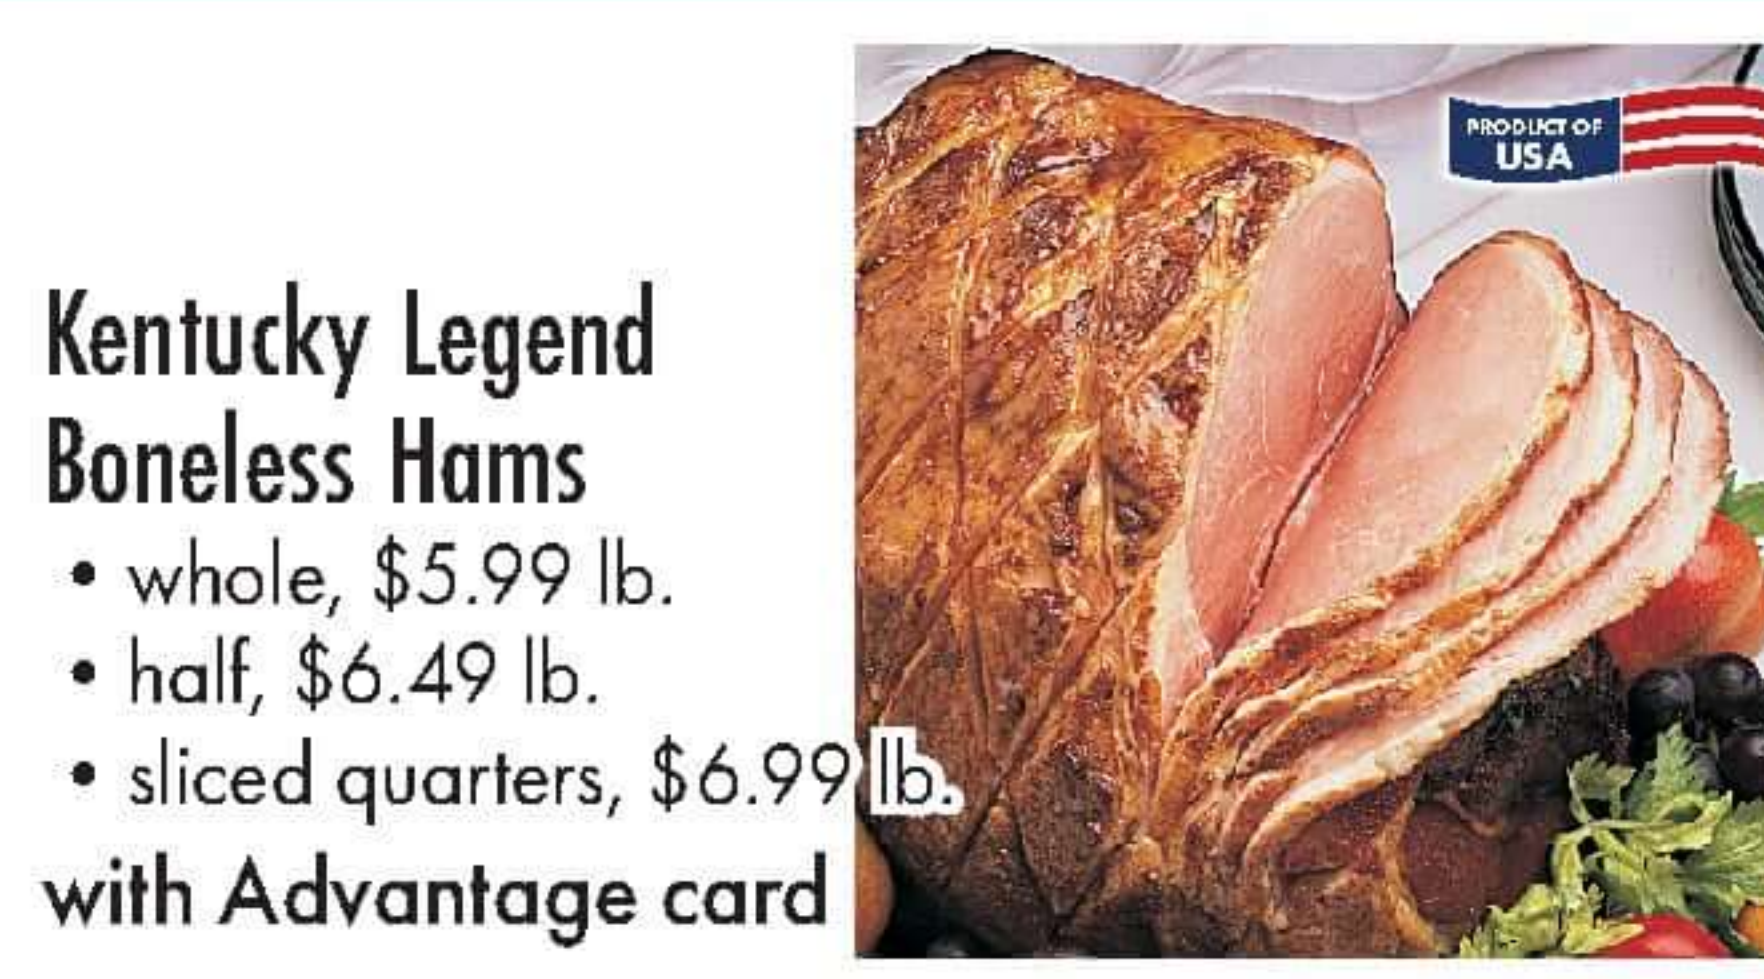

Kentucky Legend Boneless Hams
• whole, $5.99 lb.
• half, $6.49 lb.
• sliced quarters, $6.99 lb.
with Advantage card