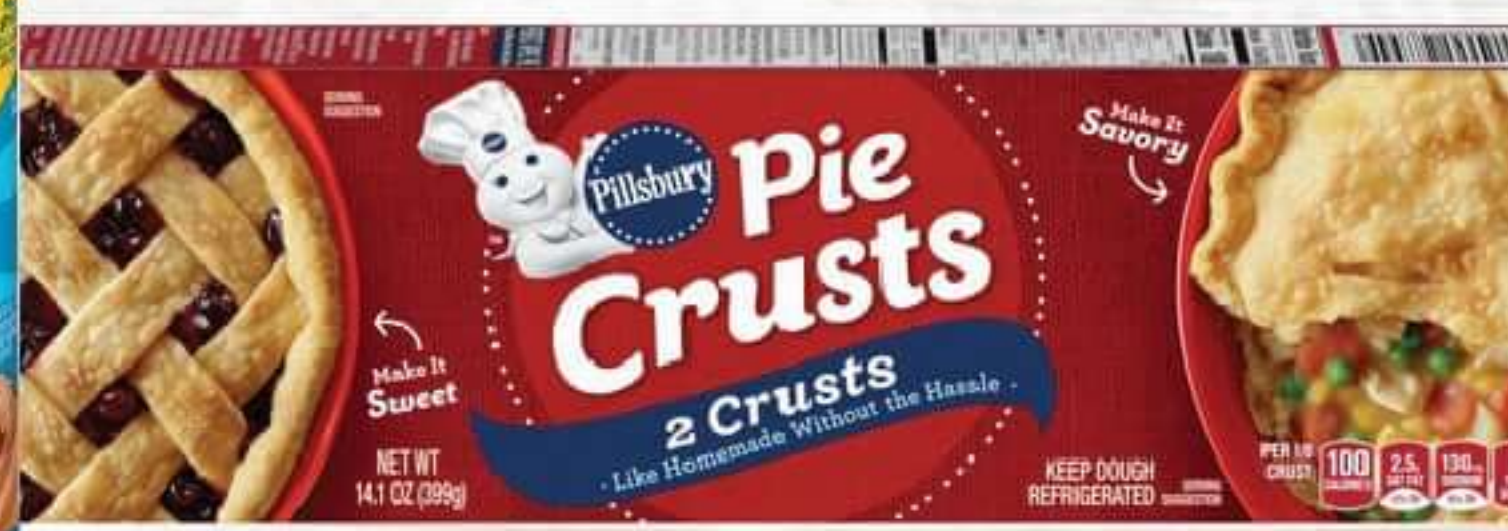

Skippy
Peanut Butter
15 - 16.3 oz.,
selected varieties
$3.99