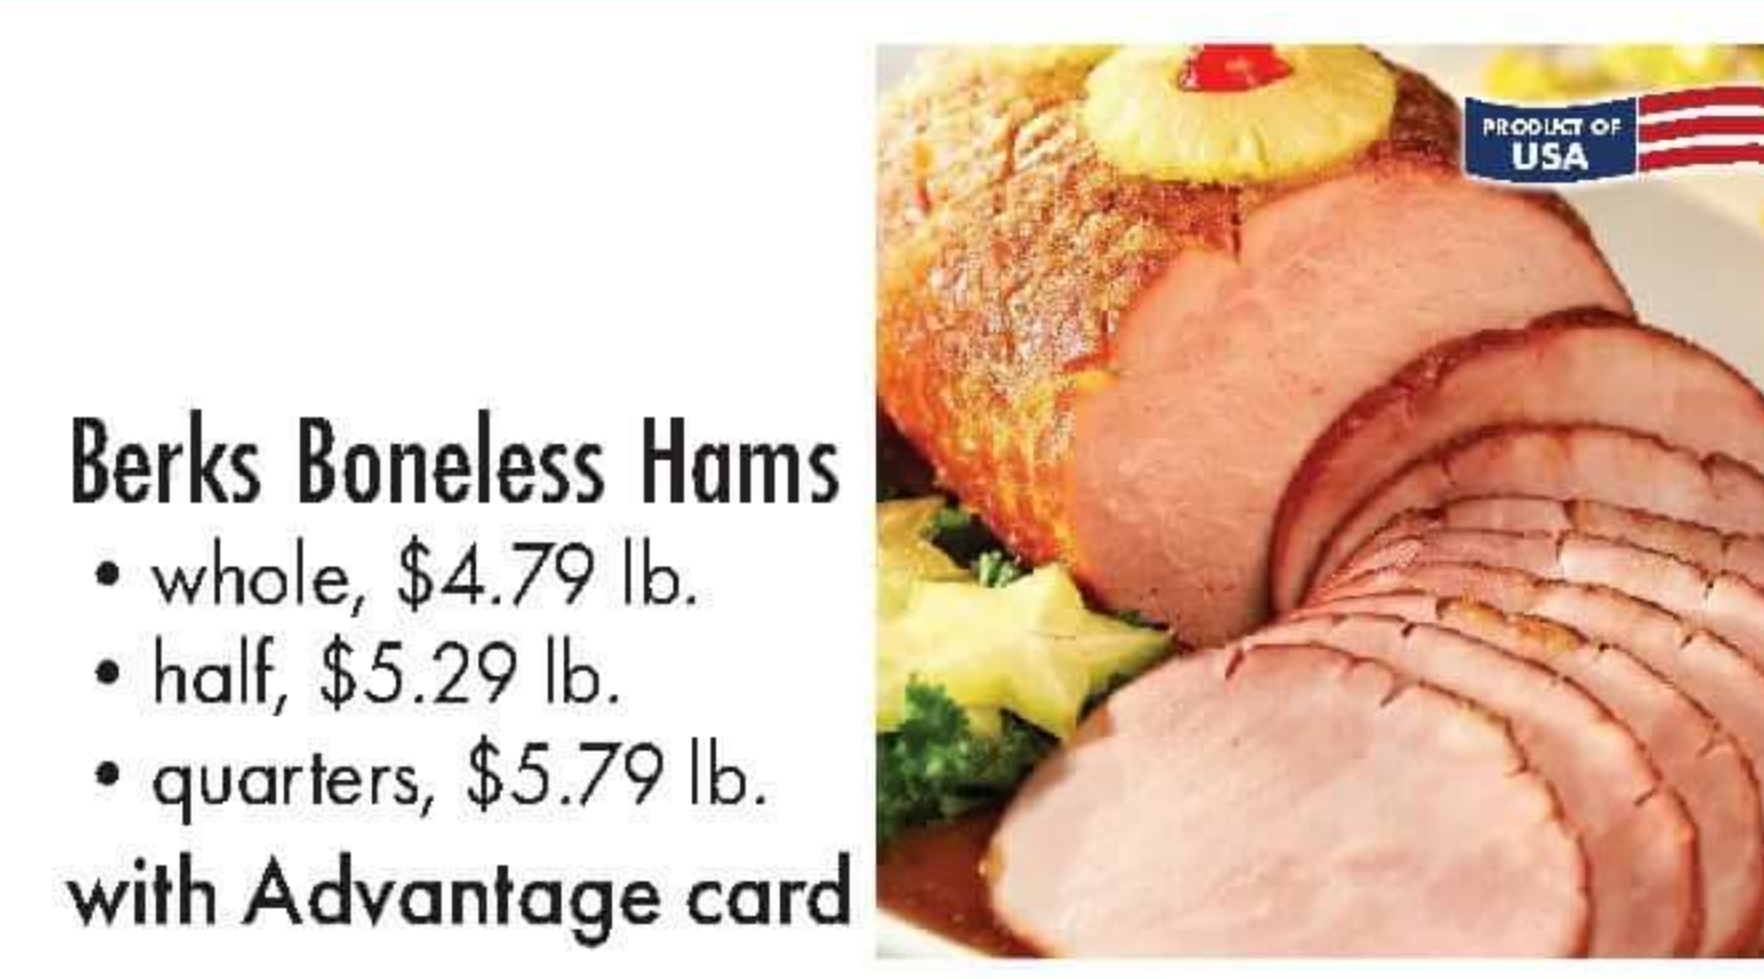

Berks Boneless Hams
• whole, $4.79 lb.
• half, $5.29 lb.
• quarters, $5.79 lb.
with Advantage card