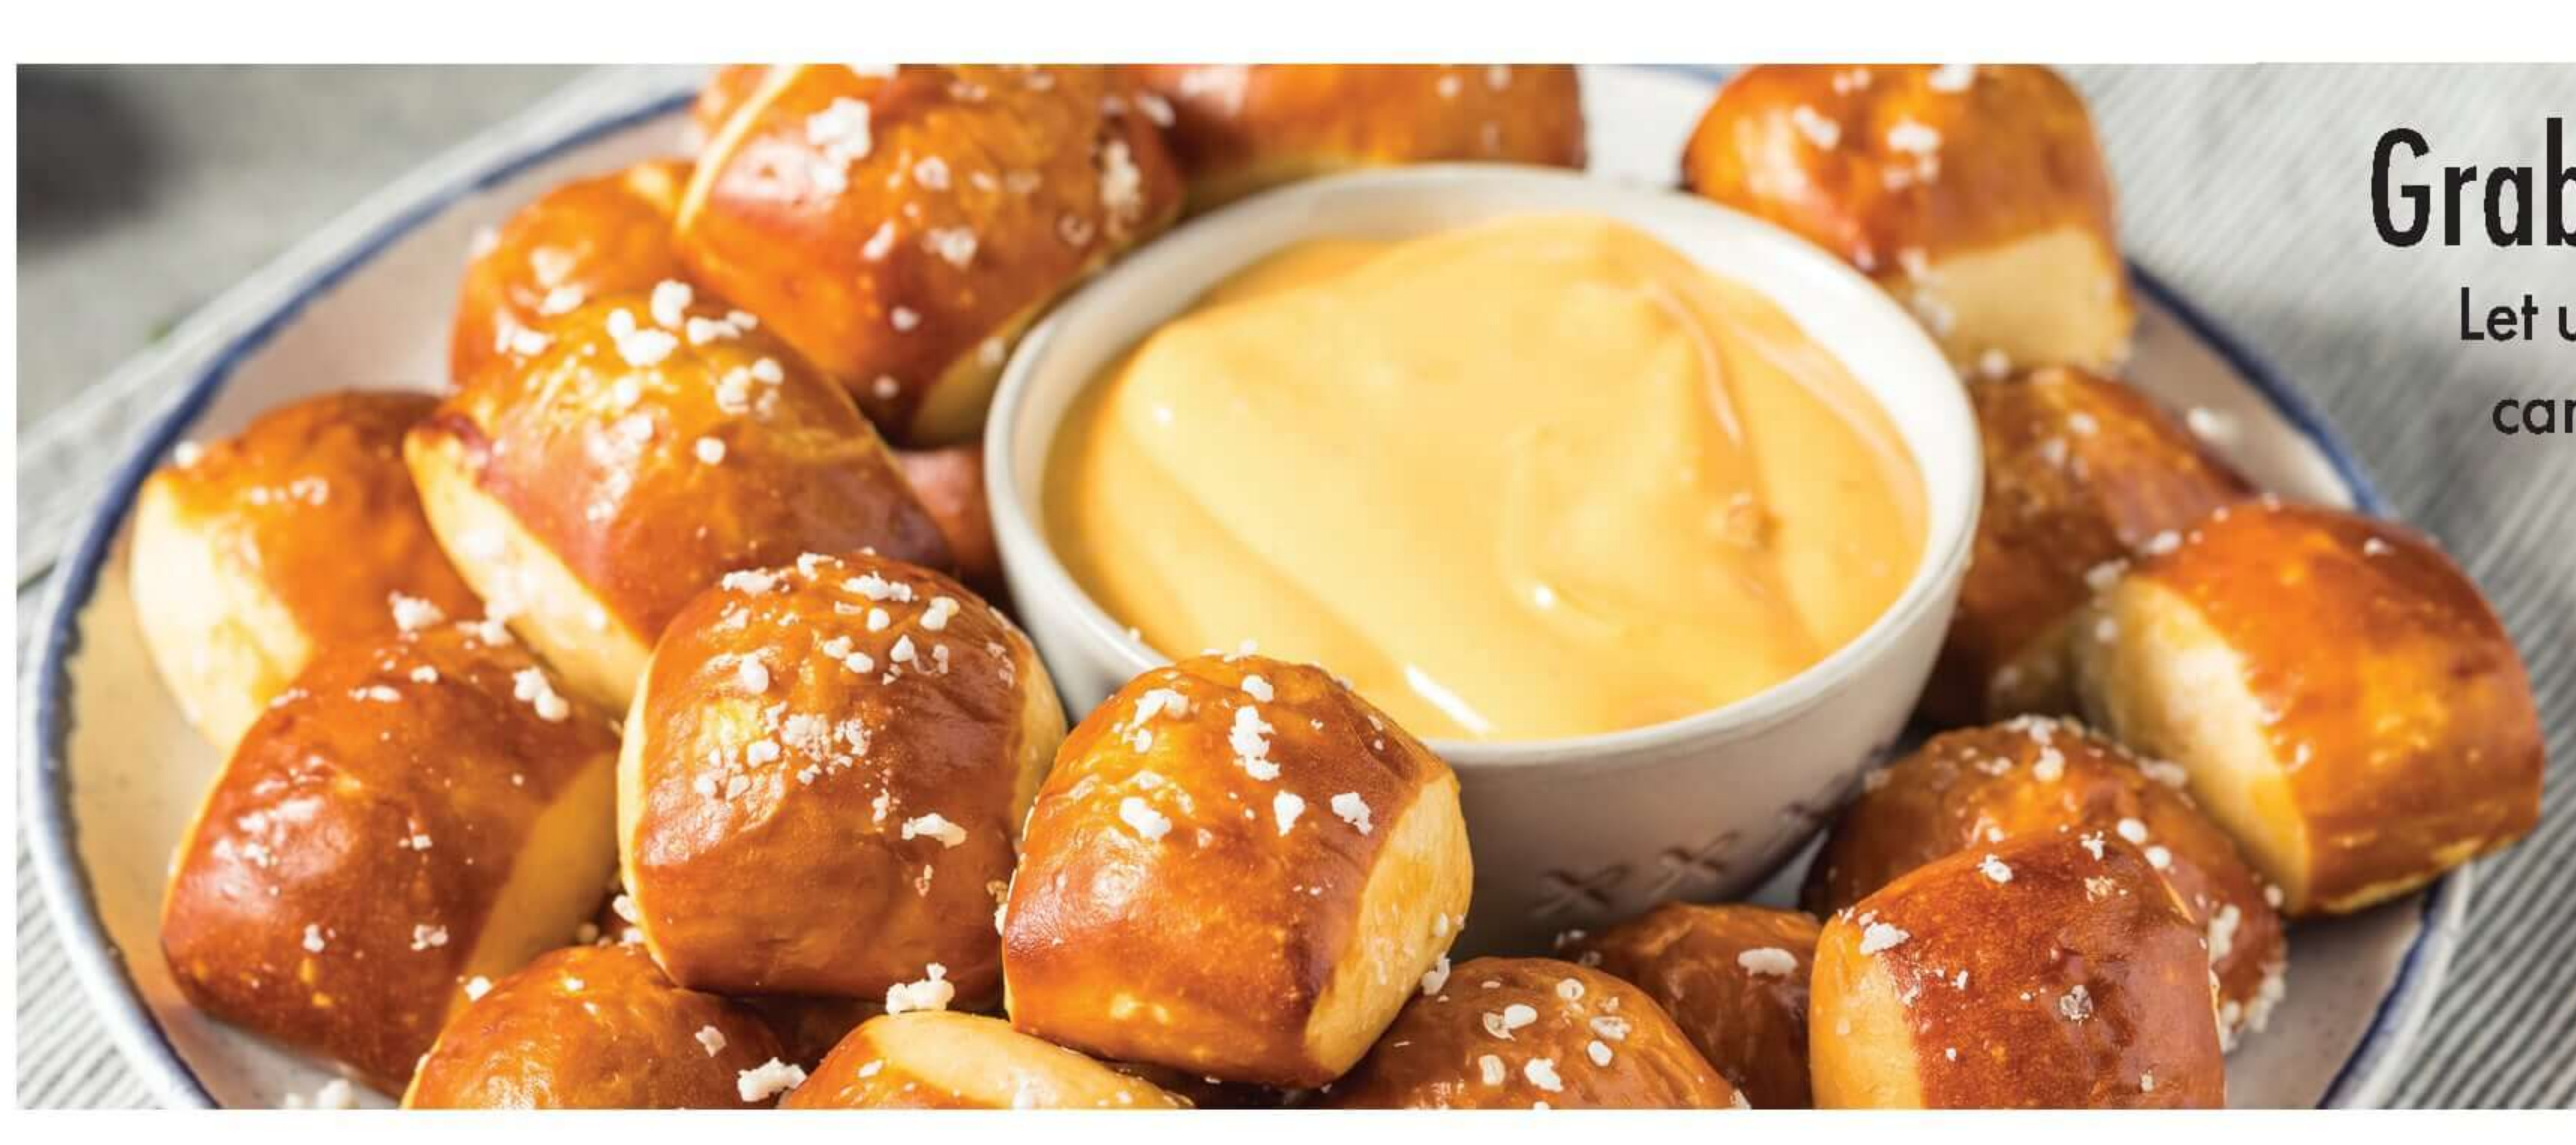

fresh! PRODUCE

California Seedless Navel Oranges
8 lb. family bag

$6⁹⁹
with card

California Red Seedless Grapes
end of the season

$2⁴⁹ lb.
with card

Pint Blueberries or Blackberries
6 oz.

$2⁹⁹
with card

• Baby Carrots, 2 lb. bag
• Poppers Mini Cucumbers, 1 lb.
• Celery Hearts

$2⁹⁹ ea.
with card

Fresh Cranberries
12 oz. bag, end of the season
2 $4

Local
Marzetti Premium Vegetable Dips 12 oz. tub **$4⁹⁹**

Florida Jumbo Green Peppers **88¢** ea.

White Mushrooms
8 oz., sliced or whole caps **2 $4**

Dark Sweet Cherries
imported **$5⁹⁹** lb.

Mixed Fruit Cups or Fruit Bowls
cut fresh daily in store! **$4⁹⁹** lb.

Florida Fresh Green Beans **$1⁹⁹** lb.

Sweet Onions
add flavor to any dish! **99¢** lb.

HEALTHY LIVING

Bolthouse Farms Juice or Smoothies
450 ml. btl., nutritious & delicious
$2⁹⁹

Organic Girl Family Pack Salads
10 oz., Spring Mix, Spinach or Arugula
USDA Certified
$4⁹⁹

Daiya Vegan Shredded Cheese
7.1 oz., all varieties
$4⁴⁹

Organic Red, Green or Black Kale
per bunch, USDA Certified
2 $4

Grab 'n Go Platters
Let us do the work so you can WOW your guests with ease.

FLORAL & GIFTS

Jingle Bells Bouquet
15 stem bunch **$19⁹⁹**

Kandy Cane Kalanchoe
4 inch pot **$8⁹⁹**

Santa's Helpers Mini Arrangements
6 - 7 stems **$7⁹⁹**

Local
Locally Grown Poinsettias
from Eagle Creek Nursery
• 4 inch pot, **$5.99**
• 6 inch pot, **$11.99**
• 8 inch pot, **$23.99**
• 10 inch pot, **$34.99**

Order online at www.buehlers.com • Advanced orders are encouraged

Complete Prime Rib Holiday Dinner
(cold) serves up to 8 guests
Cooked, Cooled, Ready to Reheat & Eat

- 4 lb. Certified Angus Beef Prime Rib
- 8 ct. Twice Baked Potatoes
- 2 lbs. Garlic Green Beans
- 1 Dozen Dinner Rolls
- 32 oz. Au Jus Sauce

$169
ONLY $16.90 PER PERSON!

CHRISTMAS PRIME RIB DINNER FOR 2 $49⁹⁹