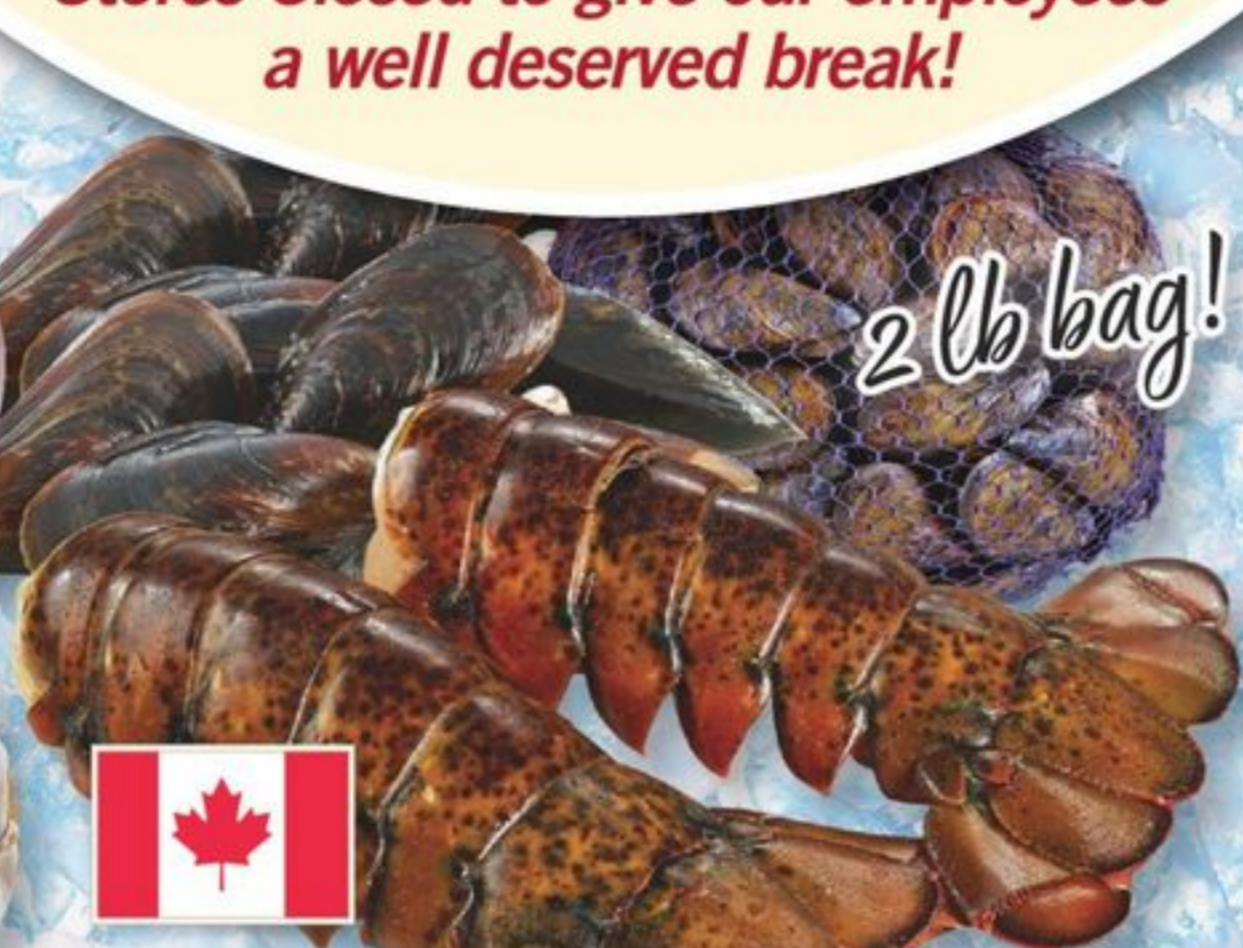

5.49 each
**fresh Atlantic mussels 907 g
or frozen lobster tail 2-3 oz.**
20892437_EA/21194848_EA