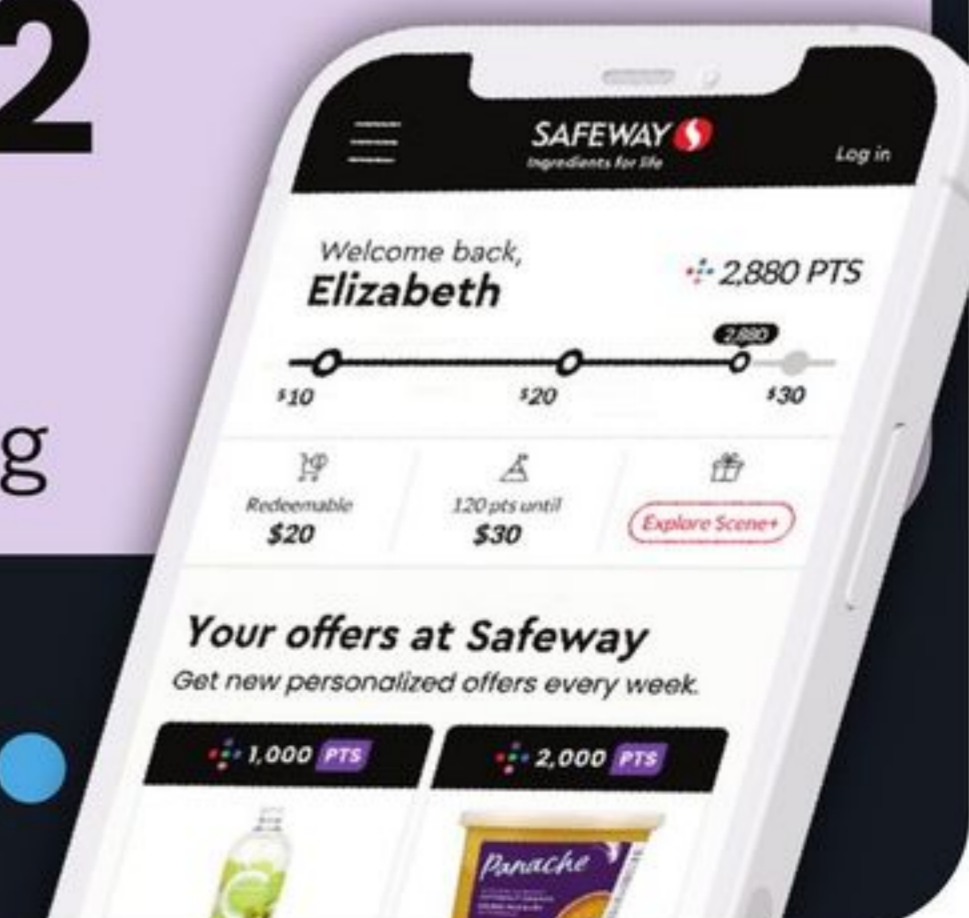

LOAD IT TO GET IT!

- 1 Download the Safeway app
- 2 Load your offers to activate them
- 3 Shop and scan your Scene+ card

Get up to **700 PTS**

Activate your offers in the [Safeway app](#) or at [MyGroceryOffers.ca](#)

That's like
\$7
 toward your
 groceries

Get **400 PTS**
 when you buy 2

MAXWELL HOUSE Iced Latte
 with Foam 165 g

Get **300 PTS**
 when you buy 2

COMPLIMENTS Tortilla Chips beet,
 sweet potato, blue or yellow corn 240 g

Download on the
App Store

GET IT ON
Google Play

Offer valid December 26th, 2024 to January 1st, 2025 at all Safeway locations in Western Canada. Minimum qualifying purchase must be made in a single transaction. No base Scene+ points earned. Offer must be loaded to a registered Scene+ card prior to purchase. Limit one digital offer per Scene+ membership card. Visit <https://www.sceneplus.ca/terms-and-conditions> to see full Terms and Conditions. Offer subject to change and may be withdrawn without notice. Trademarks of Scene Plus IP Corporation used under license by Sobeys Capital Incorporated.