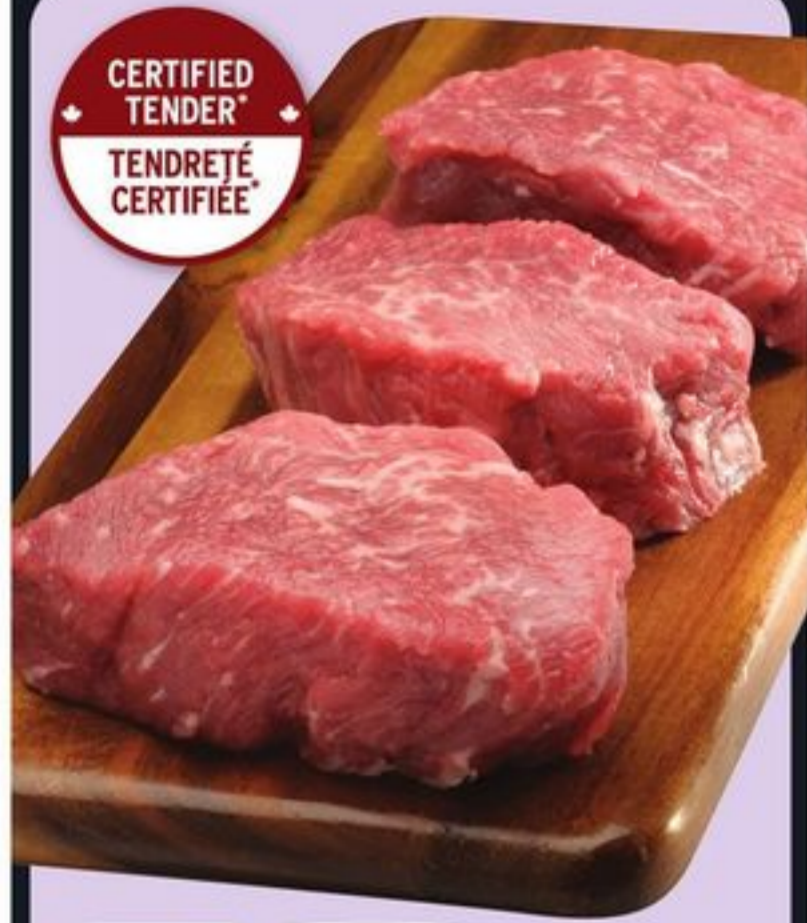

Scene

TURN
POINTS
INTO
GROCERIES

CERTIFIED
TENDER
TENDRETÉ
CERTIFIÉE

200 PTS
when you spend
$20 or more

9⁹⁹