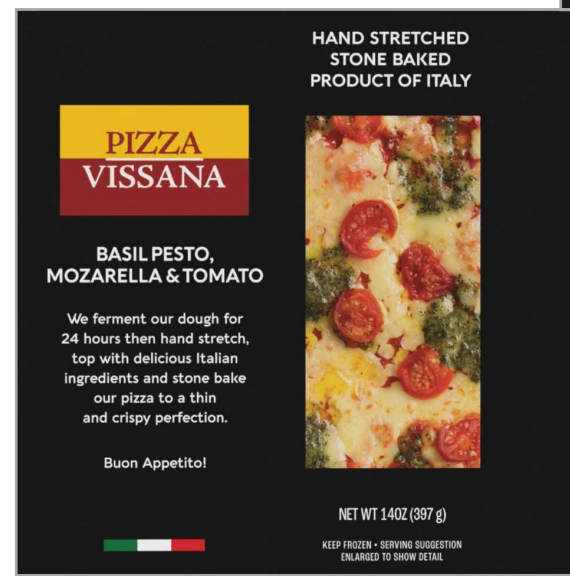

SAVE UP TO 60%

*Local* OWNERS. *Low* PRICES.  
**LOTS TO Love.**

**12oz**

**\$3.99**

Smithfield Hickory Smoked or Thick Cut Bacon, 12 oz In the deli.

SAVE UP TO 62%

**\$4.99**

Pizza Vissana, 14 oz Assorted varieties. In the freezer.

SAVE UP TO 55%

**12oz**

**\$1.99**

SAVE UP TO 67%

Johnsonville Original or Maple Breakfast Sausage Patties, 12 oz In the freezer.

**\$4.99**

SAVE UP TO 71%

Romanzo Moon Zinfandel, Mendocino County, 750 ml