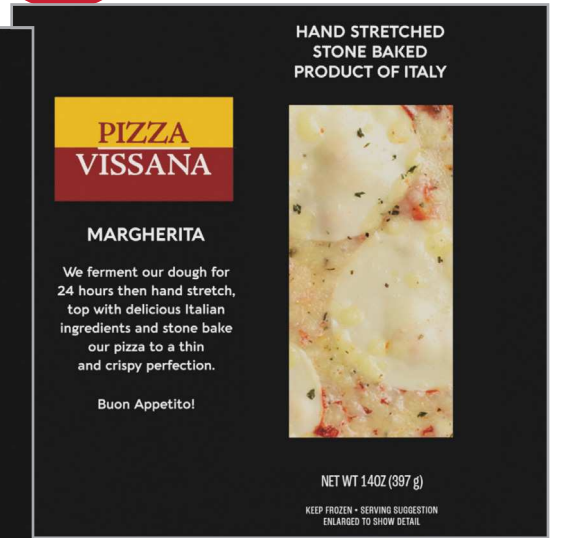

SAVE UP TO 60%

*Local* OWNERS. *Low* PRICES.  
**LOTS TO Love.**

**12oz**

**\$3.99**

Smithfield Hickory Smoked or Thick Cut Bacon, 12 oz In the deli.

SAVE UP TO 62%

**\$4.99**

Pizza Vissana, 14 oz Assorted varieties. In the freezer.

SAVE UP TO 55%

**12oz**

**\$1.99**

SAVE UP TO 67%

Johnsonville Original or Maple Breakfast Sausage Patties, 12 oz In the freezer.

**\$4.99**

SAVE UP TO 71%

Romanzo Moon Zinfandel, Mendocino County, 750 ml