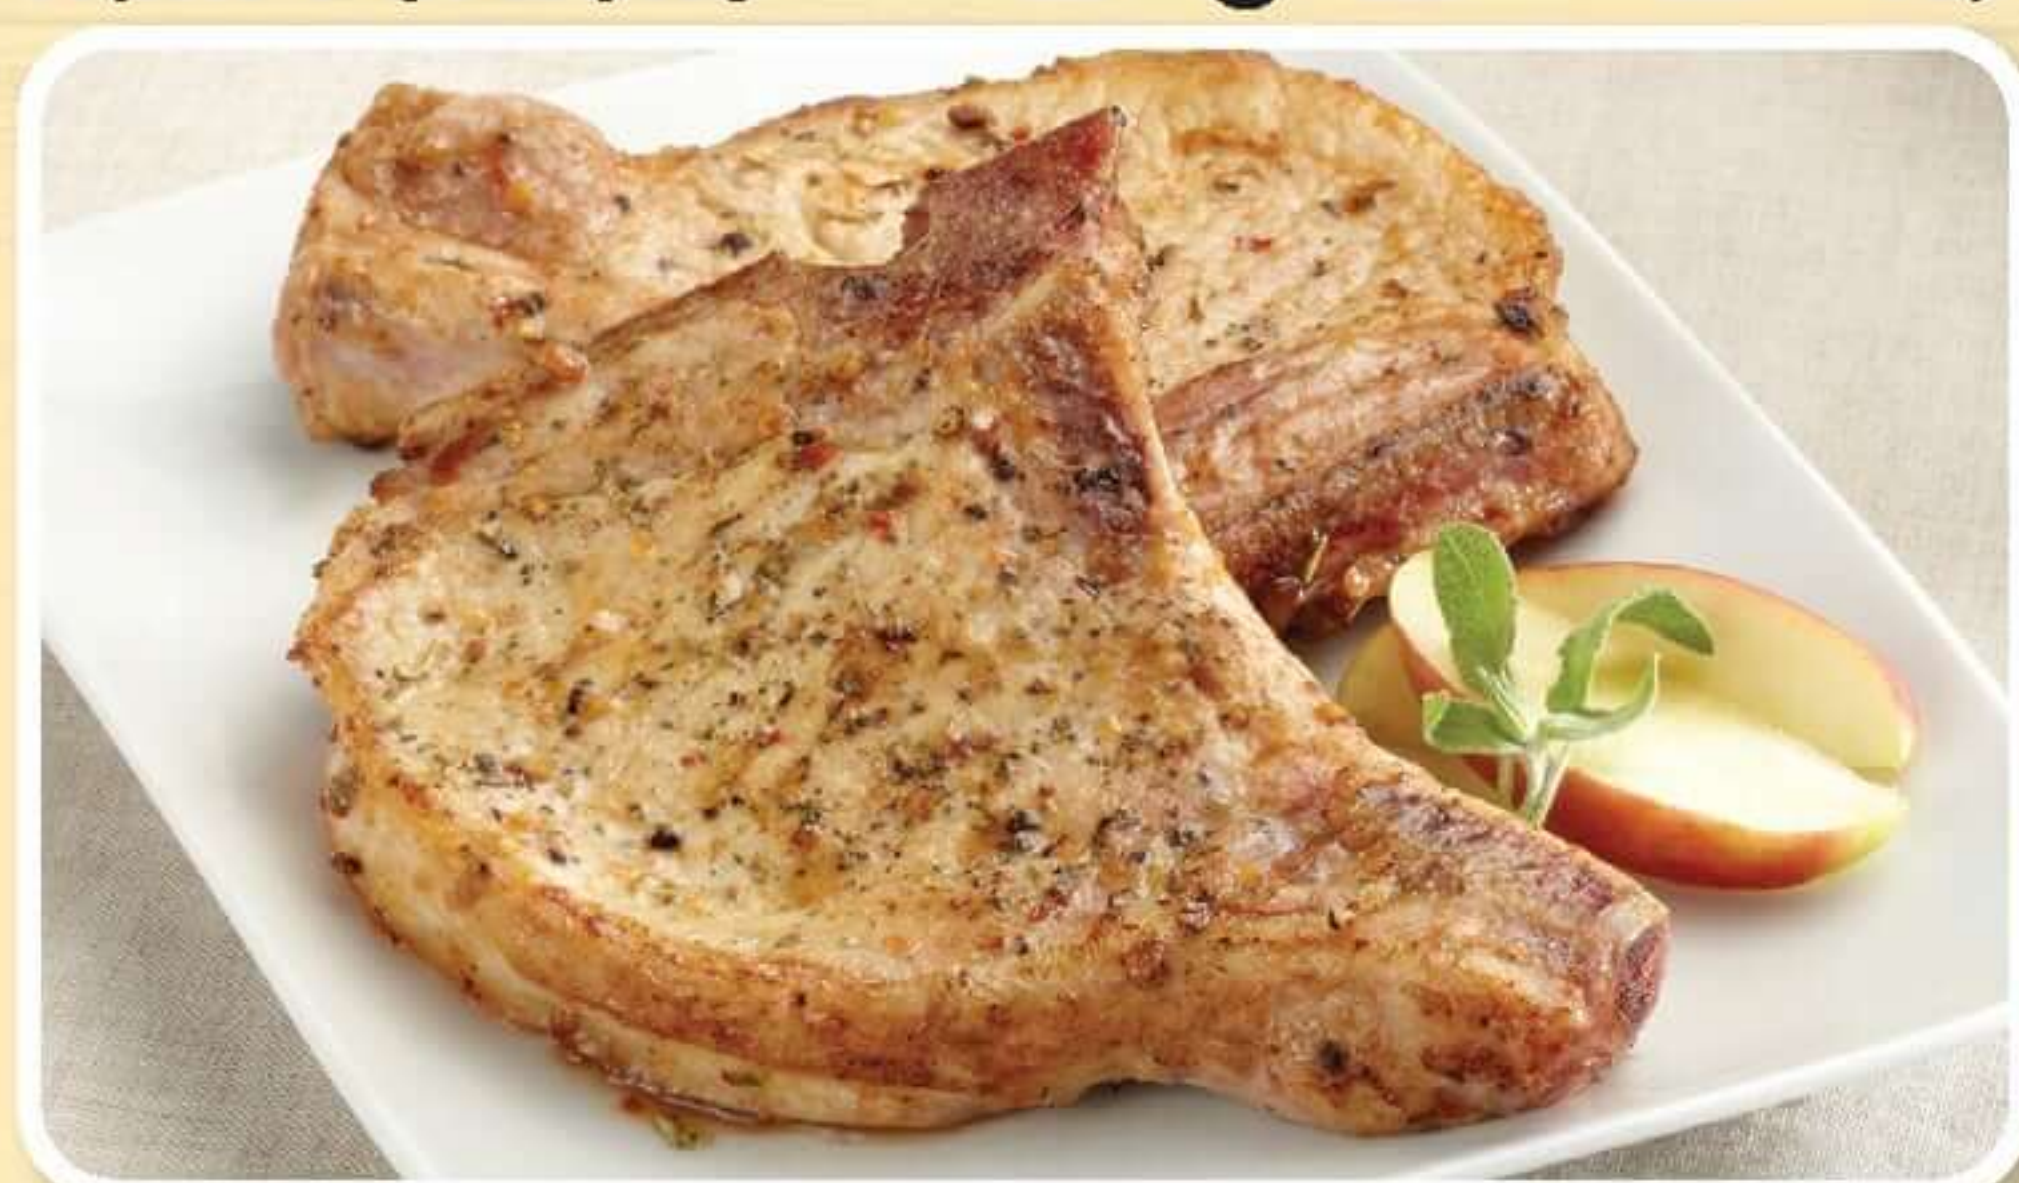

1.99
Equaline
Cotton Swabs
375 ct pkg

Sugardale Ham Portions

1.99 lb

Festive Turkey Breast Frozen

1.39 lb

Wild Harvest Grass Fed Steak Tips

9.99

Assorted Pork Chops