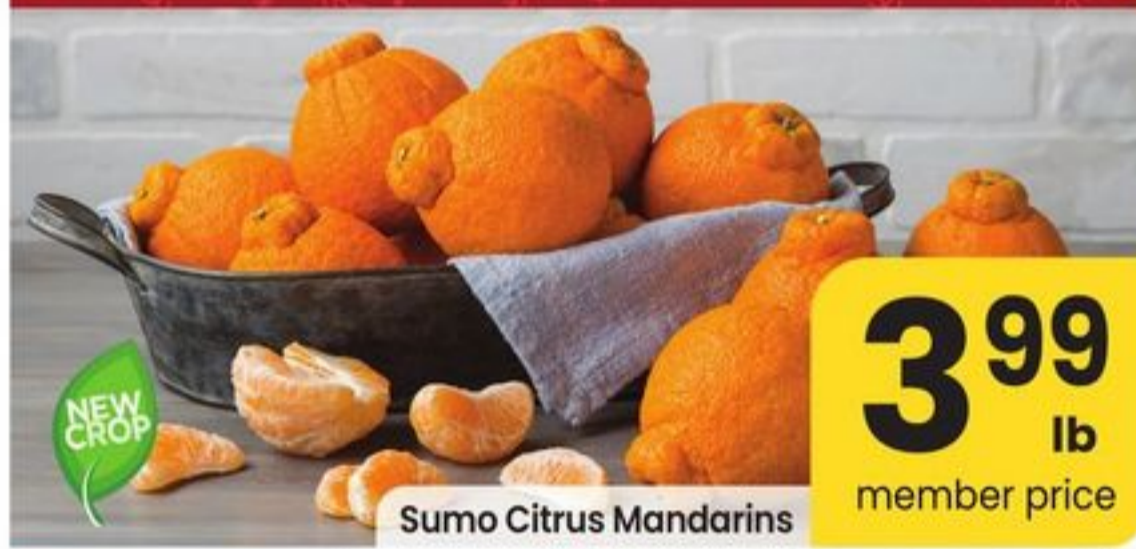

We Put the Pro In Produce

3⁹⁹
lb
member price