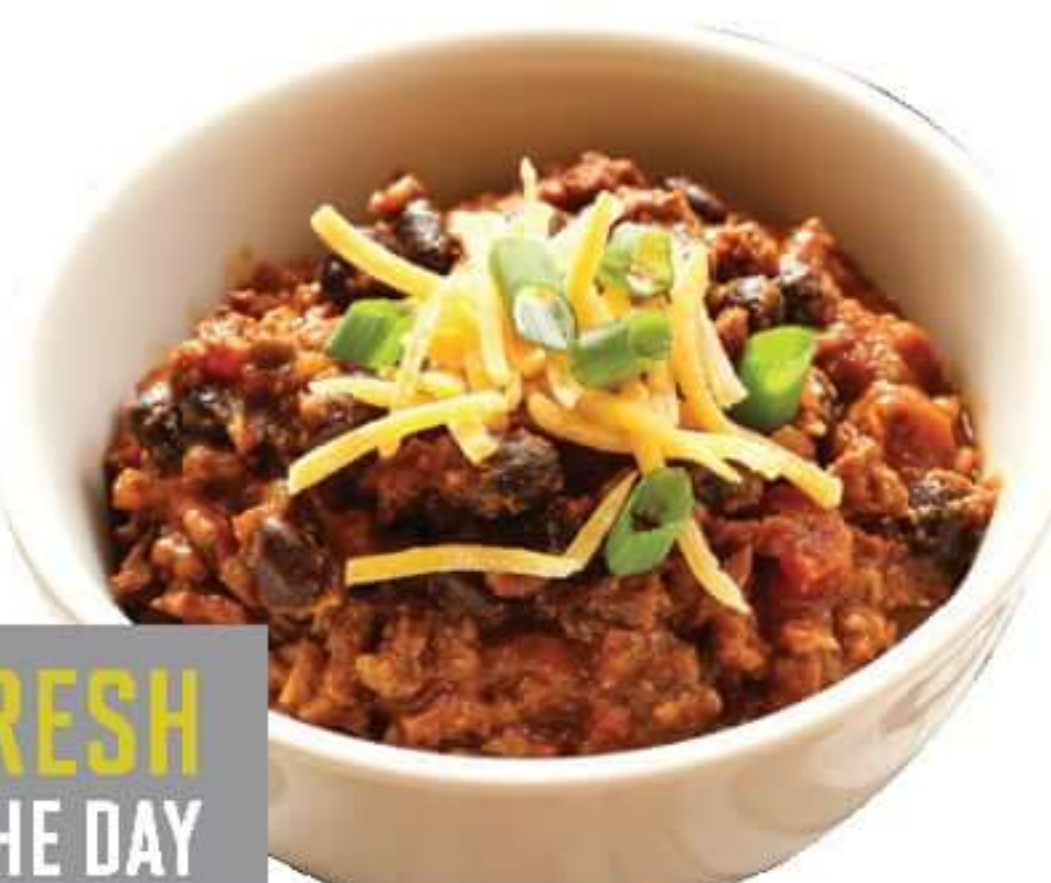

GROUND FRESH THROUGHOUT THE DAY