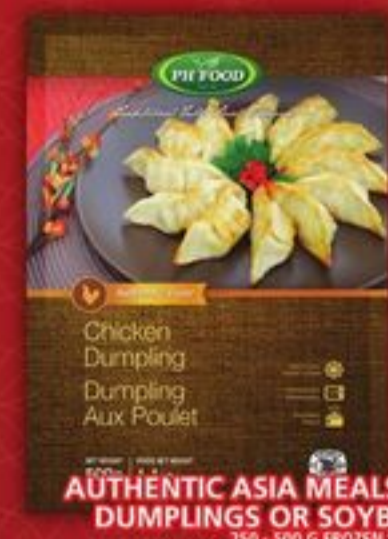

AUTHENTIC ASIA MEALS, PH FOOD
DUMPLINGS OR SOYBEAN PASTE
250 - 500 G FROZEN SELECTED VARIETIES

4.99
EACH