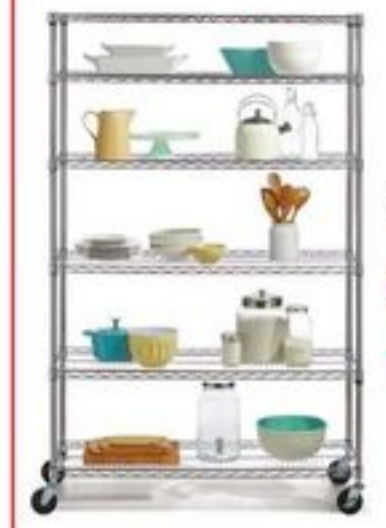

SAVE $100 149.99
Reg. 249.99
6-Tier Wire Shelf on Casters, Chrome. 68-5353-6.

You might need this