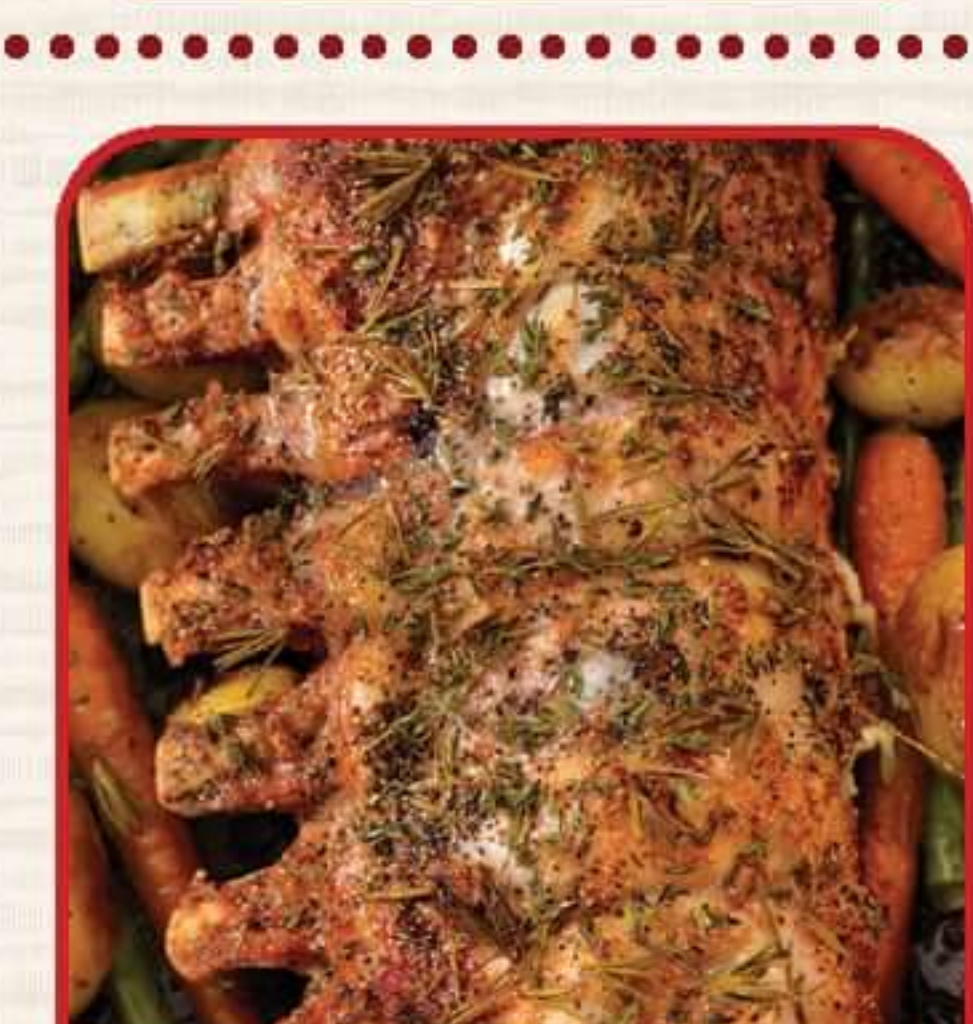

2/7
Simply Orange or Fruit Juice
52 oz btl,
Selected Varieties

249
lb
Bone-In Center Cut Pork Loin Roast
USDA Inspected,
Tender and Juicy

899
lb
Cooked Shrimp
Previous Frozen or Frozen,
26-30 ct

2/5
Cheez-It Puff'd or Snap'd Snacks, Kellogg's Club Crisps or Town House Crackers
5.75-7.5 oz Cheez-It,
7.1 oz Club Crisps or
9-13.8 oz Town House,
Selected Varieties