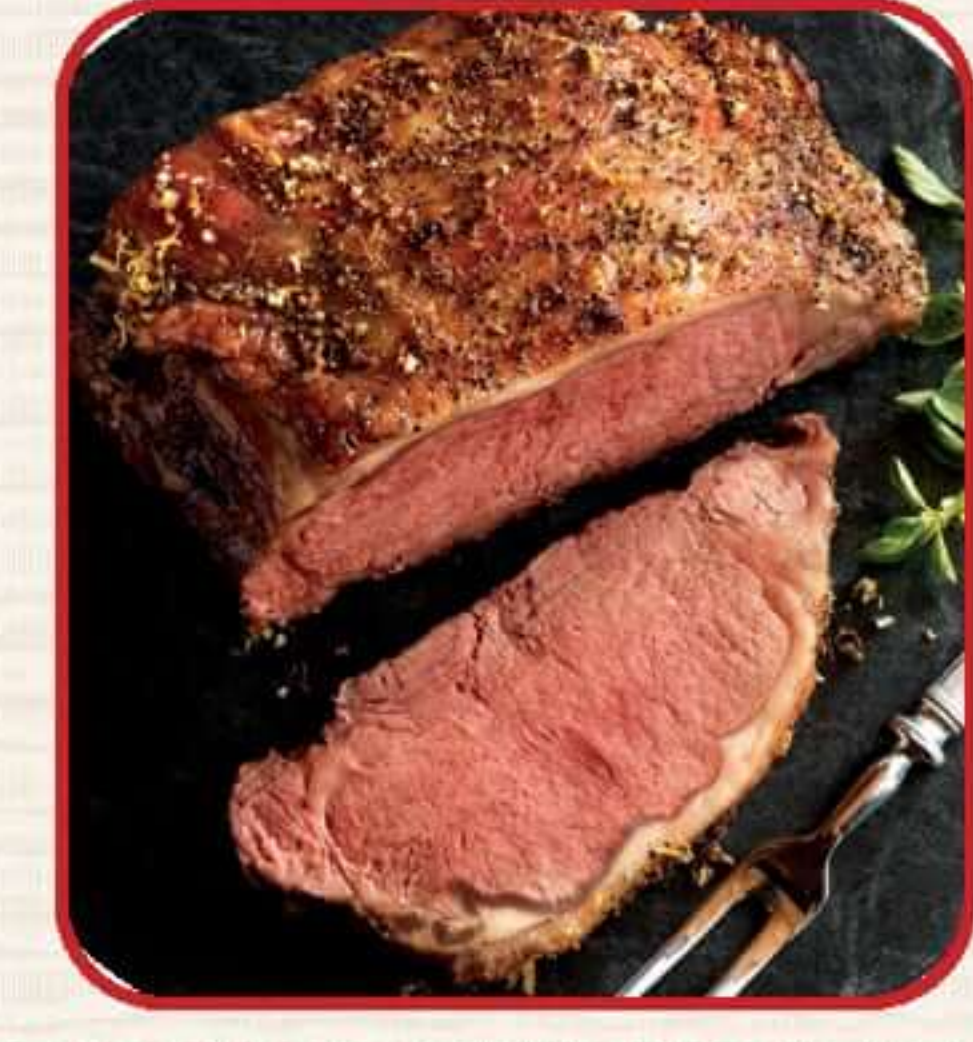

your destination grocer
for over 30 years!

Sentry Albrecht's

DELAFIELD MARKET

OPEN 6am-9pm DAILY
visit us online at sentrydelafield.com

PRICES EFFECTIVE DECEMBER 19 THRU DECEMBER 25, 2024

Butchers

Bakers

Deli Chefs

Floral Designers

Seafood

Fine Cheese

WTMJ RADIO PROUDLY PRESENTS
KIDS 2 KIDS
CHRISTMAS

TOY DRIVE

THURSDAY, DECEMBER 19

FROM 12 PM - 2 PM

Newsradio 620 WTMJ Radio Remote
& WTMJ Street Team

Please bring new,
unwrapped toys
for children in need.

Have a Joyful
Christmas!

www.kids2kidstoydrive.com

MERRY CHRISTMAS

SAVE $2.00 LB

LIMIT 1

249
lb
Hormel Spiral Sliced Half Ham
Bone-In, 8 lb avg
With Additional $35 Purchase.
Excludes Alcohol, Tobacco
and Lottery.

449
lb
Badger Premium Ham
Boneless, Halves or Quarters

1199
lb
Boneless New York Strip Roast
USDA Choice,
Sentry Angus Beef

499
lb
Boneless Beef Rump Roast
USDA Choice,
Sentry Angus Beef

499
lb
Fresh 90% Ground Round
USDA Inspected

1999
lb
Prime Strip Steak or Roast
Fresh

499
lb
Boneless Top Round Roast
USDA Choice,
Sentry Angus Beef

599
lb
Boneless Chuck Roast
USDA Choice Angus Beef

499
Sweet Navel Oranges
3 lb bag, California

249
Farmer's Promise Idaho Potatoes
5 lb bag

149
lb
Cauliflower
Fresh

2/5
Taylor Farms Vegetables
12 oz pkg,
Selected Varieties

499
lb
Bone-In Pork Crown Roast
USDA Inspected,
Tender and Juicy

499
ea
Boar's Head Bacon
1 lb pkg,
Selected Varieties

2/6
Essential Everyday Butter Quarters
16 oz pkg,
Selected Varieties

2/5
Crystal Farms Chunk or Shredded Cheese
6-8 oz pkg,
Selected Varieties

399
lb
Bone-In Rack of Pork Roast
USDA Inspected,
Tender and Juicy

249
lb
Boneless Pork Loin Roast
USDA Inspected,
Tender and Juicy

10/10
Birds Eye Steamfresh Vegetables
10-10.8 oz pkg,
Selected Varieties