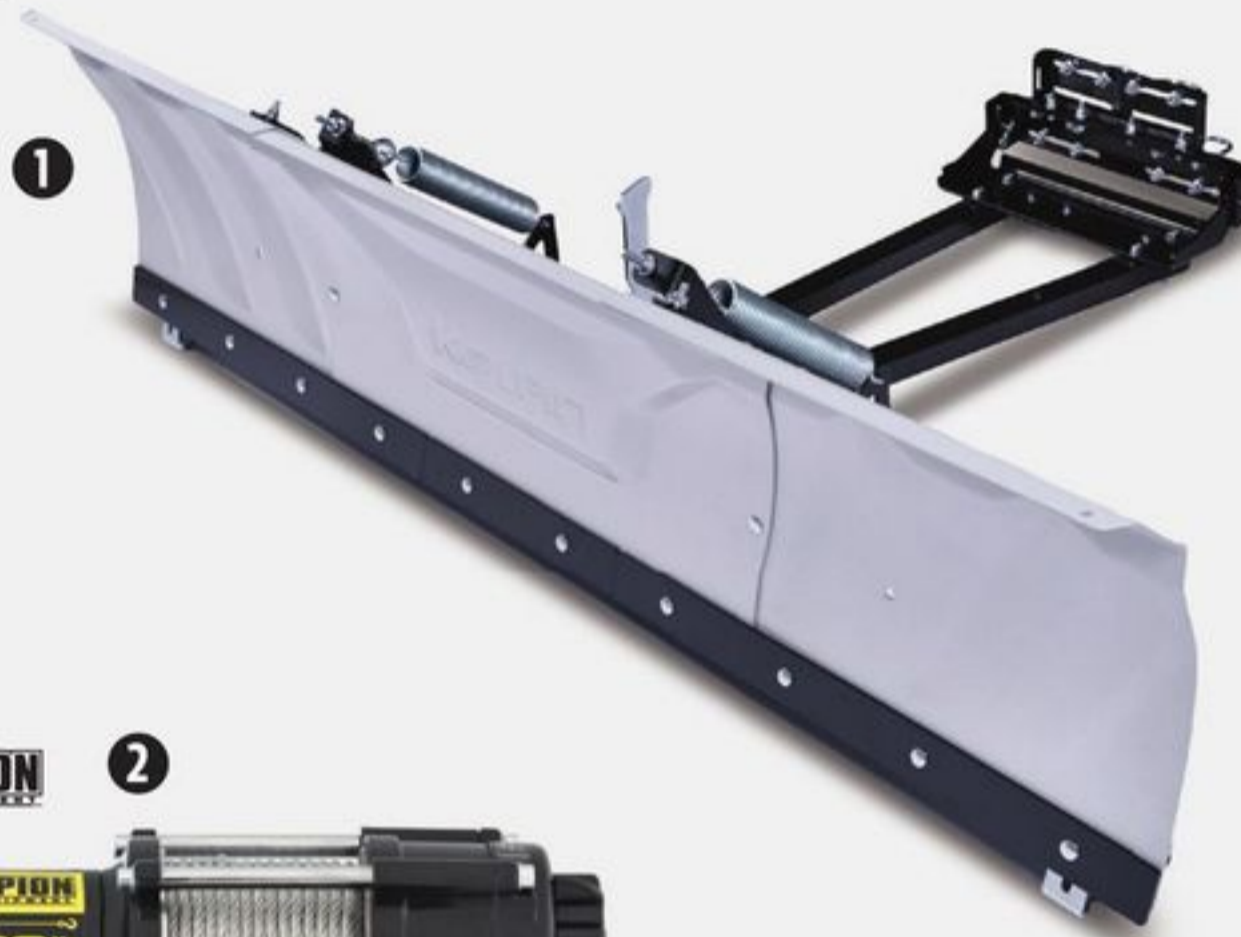

Reg 349.99 9.17/24 mo**
10" Table Saw with
Stand. 15A. 4700
RPM. 55-6755-8.

KOLPIN
OUTDOORS

CHAMPION

SAVE UP TO \$190

1 Sale 349.99 14.59/24 mo** Reg 539.99 Switchblade ATV Plow.
Adjusts from 48-60" wide. 27-8190-6. 2 Sale 174.99 7.30/24 mo**
Reg 219.99 3000-lb ATV/UTV Winch Kit. 40-5964-0.