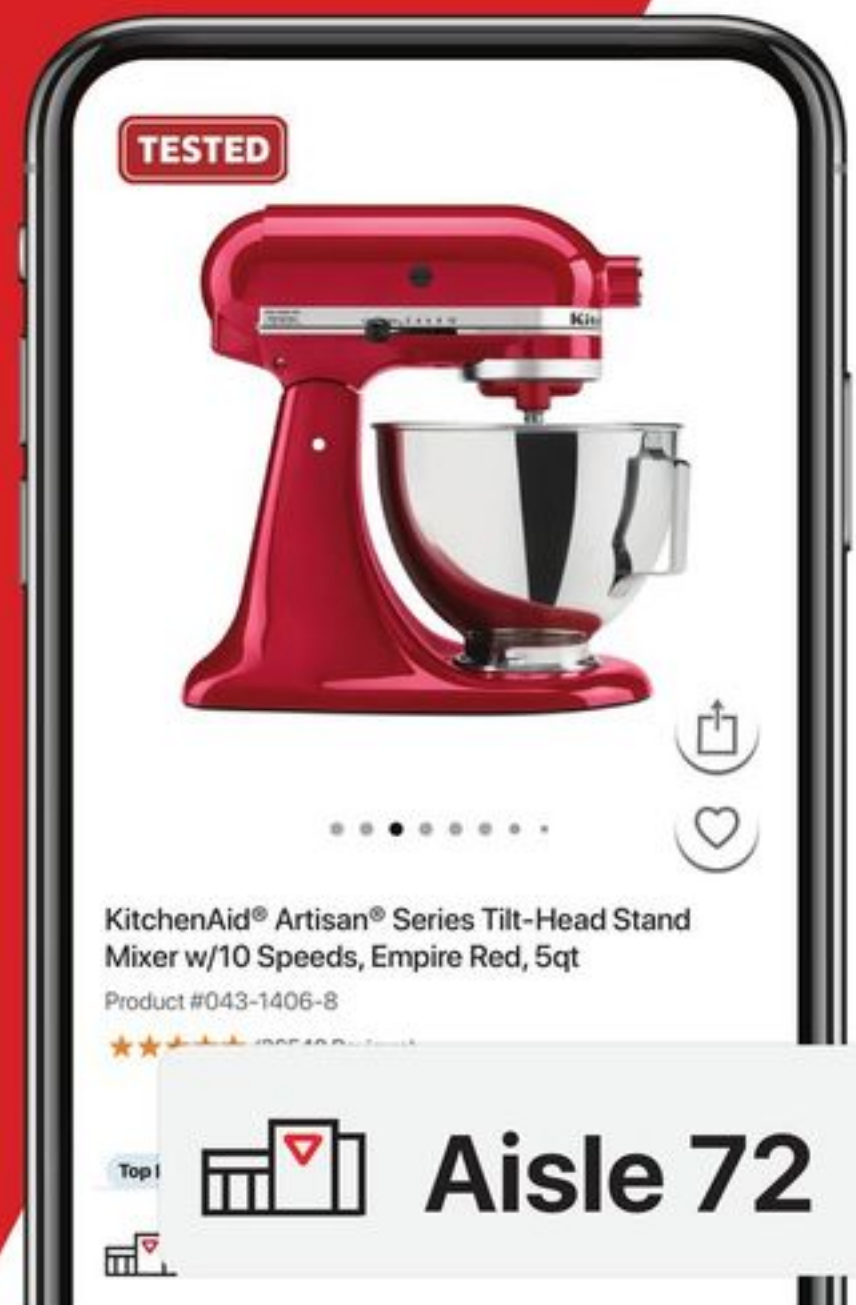

Find it. Fast.

Download the
CT app to get
an item's
exact aisle
location.

[Download Now](#)

SHOP
SMARTER
AT