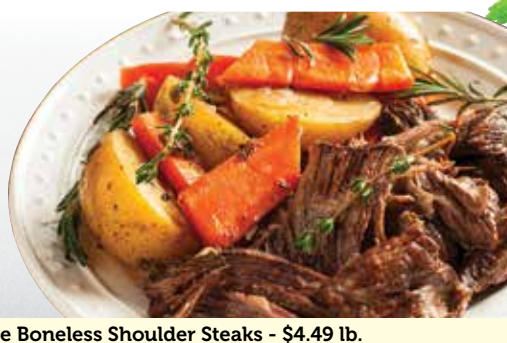

**\$6.99**

32 OZ. SELECTED  
FOOD CLUB COOKING  
STOCK OR BROTH

**99¢**

16 OZ. STICKS SELECTED  
FOOD CLUB BUTTER

**\$2.97**

10-12 OZ. SELECTED  
FOOD CLUB SEASONING  
VEGETABLES

**79¢**

Jumbo Pack! Frozen  
**DRUMS**

**89¢**  
LB.

RICH FLAVOR,  
**TENDER MEAT**

3 ct. Tray Covered Frozen Boneless Breast - \$2.99 lb.

Seedless  
**RED GRAPES**

**\$2.49**  
LB.

2 lb. Welch's  
Red Seedless  
Grapes  
**\$4.99**

USDA Choice Boneless  
**SHOULDER ROAST**

**\$3.99**  
LB.

PERFECT FOR BRAISING OR  
**SLOW-COOKING!**

Family Pack! USDA Choice Boneless Shoulder Steaks - \$4.49 lb.

4.5-14 oz. Selected  
Garden Salad,  
Cole Slaw or  
Lettuce Shreds

**FRESH EXPRESS**  
**2/\$4**