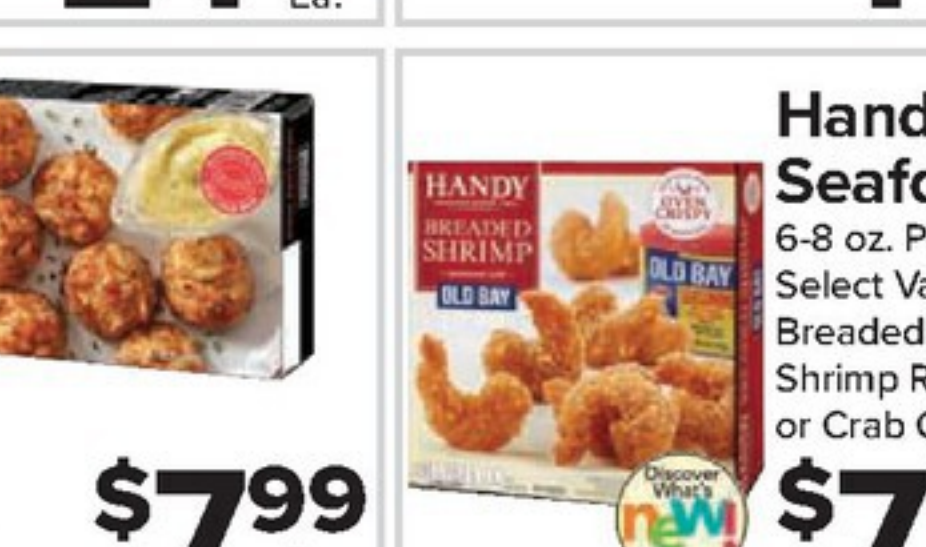

Phillips Mini Crab Cakes
6 oz. Pkg. **$7⁹⁹** Ea.