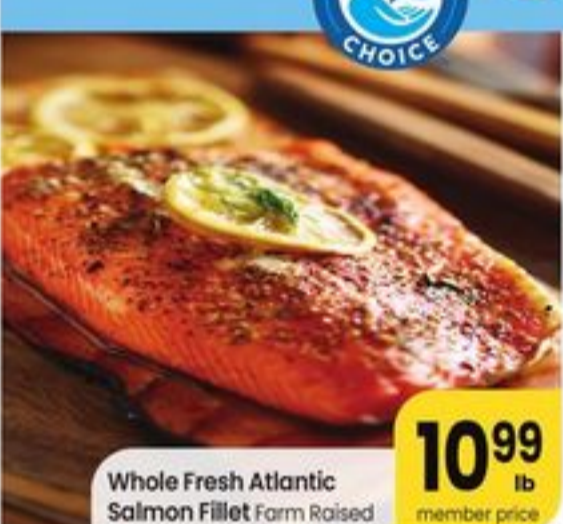

Hand Trimmed Boneless Skinless Chicken Breasts or Thighs

Seafood Favorites.

10⁹⁹ lb member price