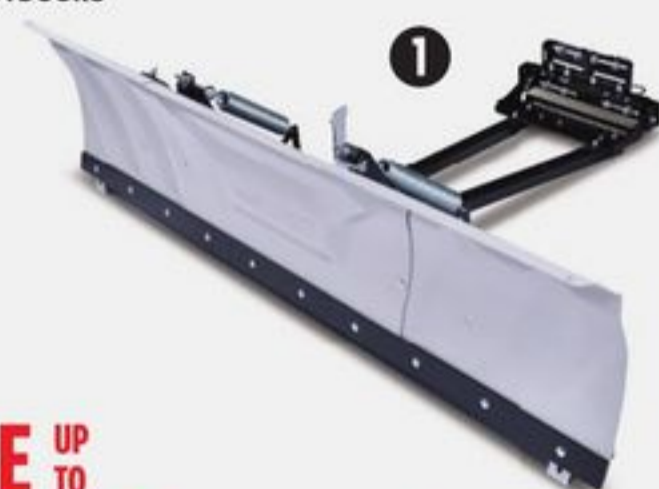

SAVE UP TO $190

1 Sale 349.99 14.59/24 mo** Reg 539.99 Switchblade ATV Plow. Adjusts from 48-60" wide. 27-8190-6. 2 Sale 174.99 7.30/24 mo** Reg 219.99 3000-lb ATV/UTV Winch Kit. 40-5964-0.

CHAMPION