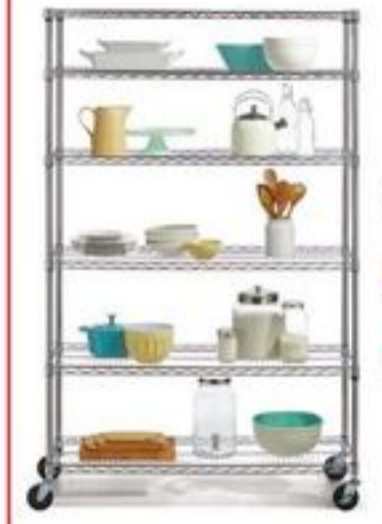

SAVE $100 149.99
Reg. 249.99
6-Tier Wire Shelf on Casters, Chrome. 68-5353-6.

You might need this