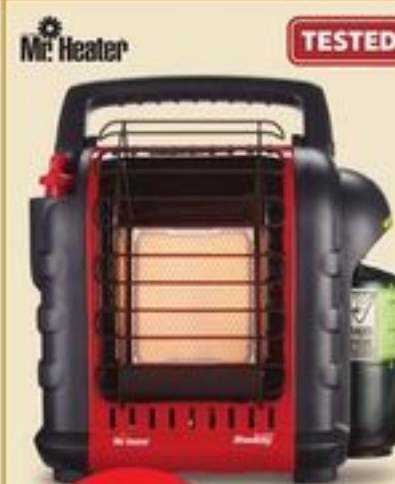

SPECIAL BUY
9.99

Triangle Rewards
**Members
Get More**

Activate exclusive offers in the Triangle app.

Download Now

*See inside back page for details

NEW YEAR, GREAT DEALS

NINJA

SAVE **$50**

Shark
TESTED

SAVE **$30**

NINJA

SAVE **$60**

SAVE **35%**

BRIDGESTONE

SAVE **20%**

WITH Instant Rebate*

SAUDAER

SAVE **20%**

SAVE **$65**

SAVE **20%**

Sale 107.99 Reg 134.99 600A Lithium Jump Starter and Power Bank, 11-2062-4.
Sale 159.99 6.67/24 mo** Reg 199.99 1200A Lithium Jump Starter and Power Bank, 11-2065-2.

SAVE **$160**

SAVE **$70**

SAVE **$120**

Sale 199.99 8.34/24 mo** Reg 319.99 20V MAX Brushless Li-Ion 1/2" Drill and 3/8" Impact Driver Combo Kit, 54-7273-0.

DEALS ON ESSENTIALS

SAVE **35%**

SAVE **50%**

SAVE **40%**

SAVE **25%**

DE0302-25 O_DTENORL_TBAYNORL_WrgMkd