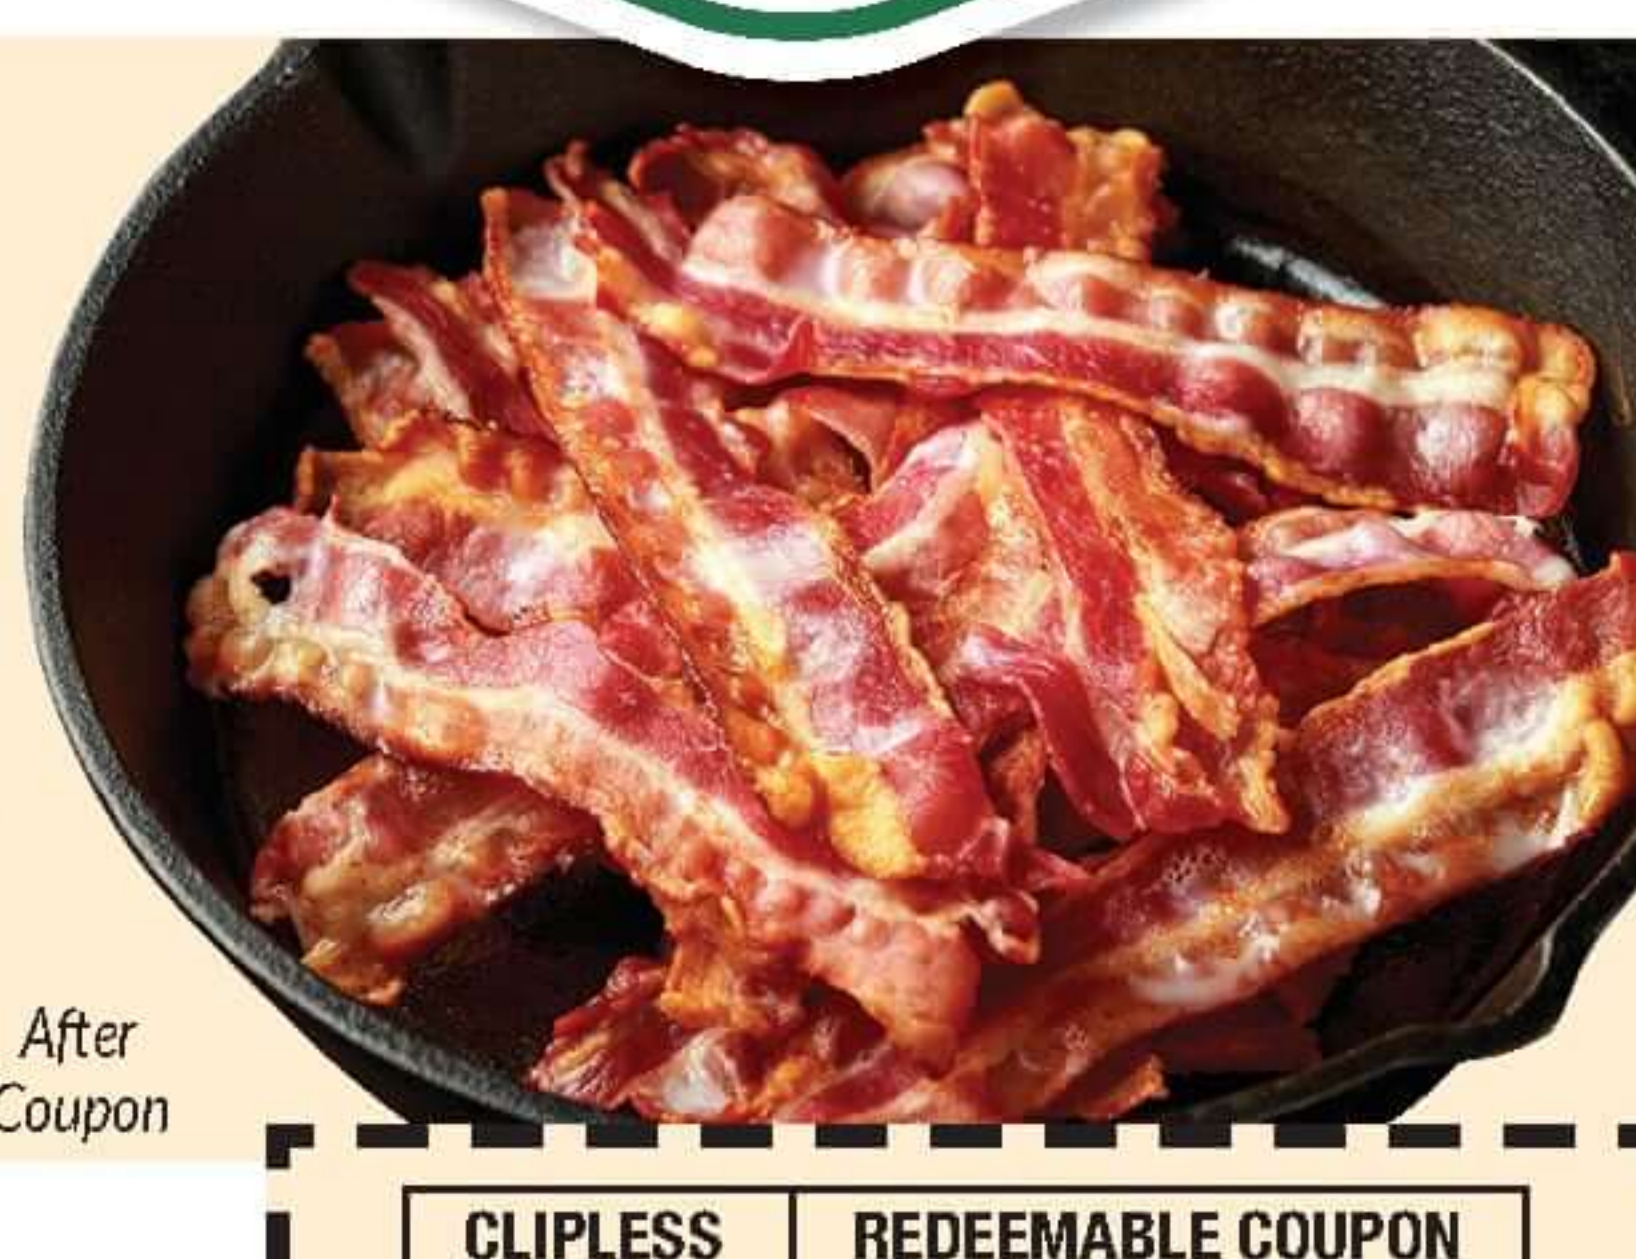

★ **4⁴⁹** ★
lb
**Hormel Cure 81
Boneless Hams**
Selected Varieties,
Whole or Half

★ **19⁹⁹** ★
lb
**Boneless
Ribeye Roast**
USDA Choice Angus Beef

★ **249** ★
lb
**Sugardale
Ham Portions**

2/10
-2⁰⁰
2/8 After Coupon