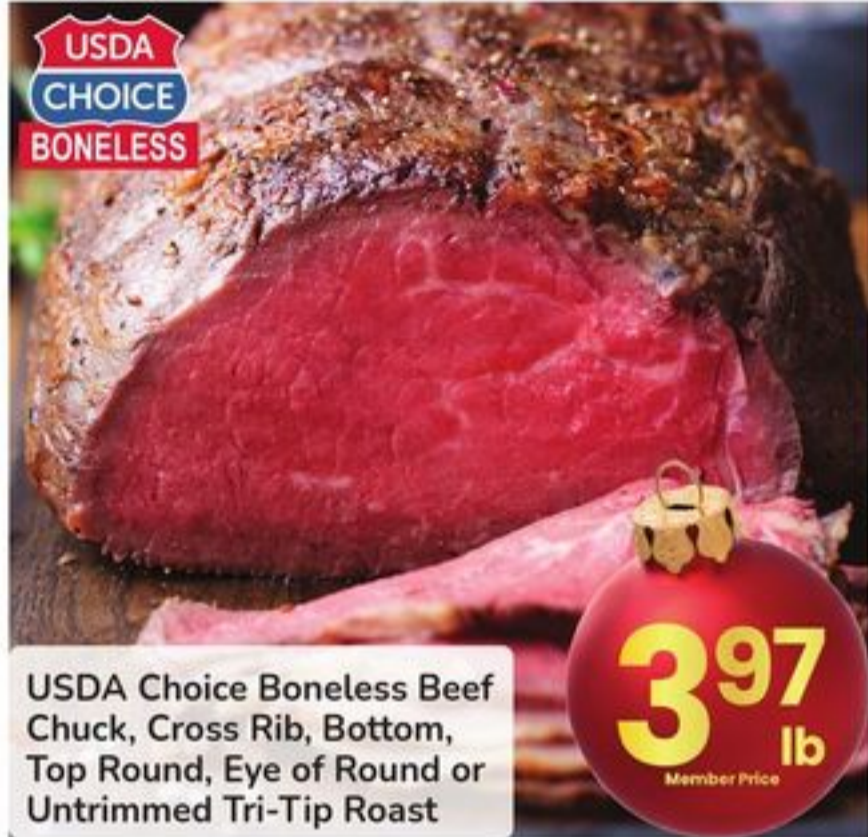

Merry Christmas

Beef Ribeye Roast Bone-In,
With an Additional \$25 Purchase.
While Supplies Last, Limit 1

5⁹⁷
lb
Member Price

Wild Caught Snow Crab Clusters
Frozen

8⁹⁷
lb
Member Price

USDA Choice Boneless Beef Chuck, Cross Rib, Bottom, Top Round, Eye of Round or Untrimmed Tri-Tip Roast

3⁹⁷
lb
Member Price

Fresh 80% Lean Ground Beef Value Pack

3⁷⁷
lb
Member Price

Green Beans, Brussels Sprouts, Yams or Sweet Potatoes

97^c
lb
Member Price

Pineapples or POM Wonderful Pomegranates

97^c
ea
Member Price