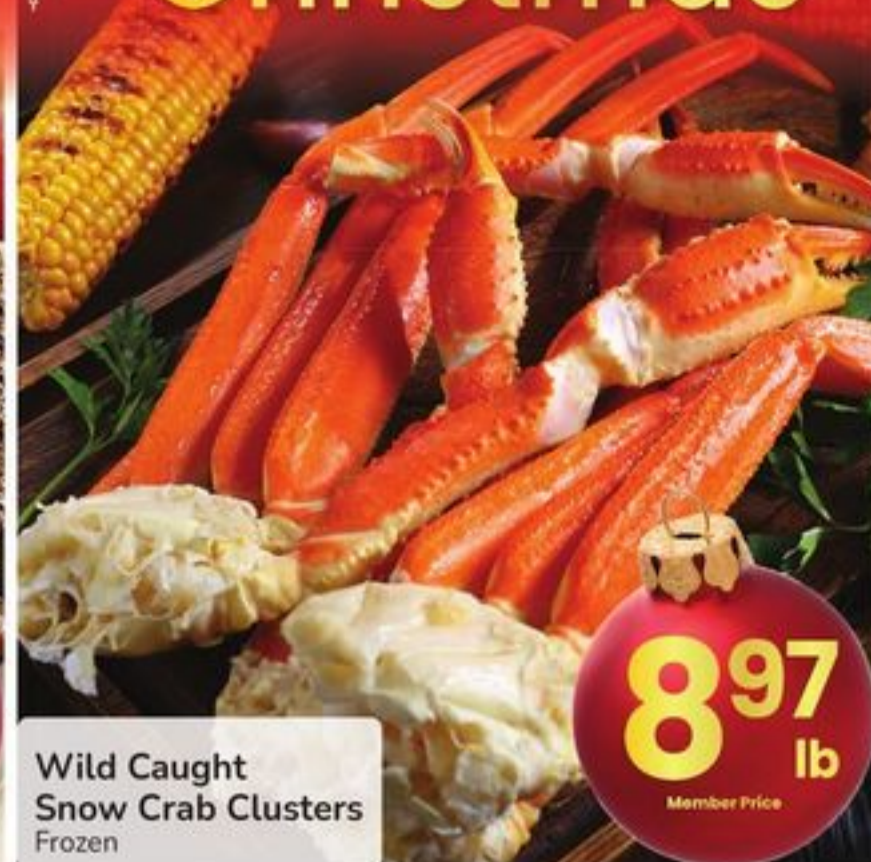

Merry Christmas

Beef Ribeye Roast Bone-In,
With an Additional \$25 Purchase.
While Supplies Last, Limit 1

5⁹⁷
lb
Member Price

Wild Caught Snow Crab Clusters
Frozen

8⁹⁷
lb
Member Price

USDA Choice Boneless Beef Chuck, Cross Rib, Bottom, Top Round, Eye of Round or Untrimmed Tri-Tip Roast

3⁹⁷
lb
Member Price

Fresh 80% Lean Ground Beef Value Pack

3⁷⁷
lb
Member Price

Green Beans, Brussels Sprouts, Yams or Sweet Potatoes

97^c
lb
Member Price

Pineapples or POM Wonderful Pomegranates

97^c
ea
Member Price