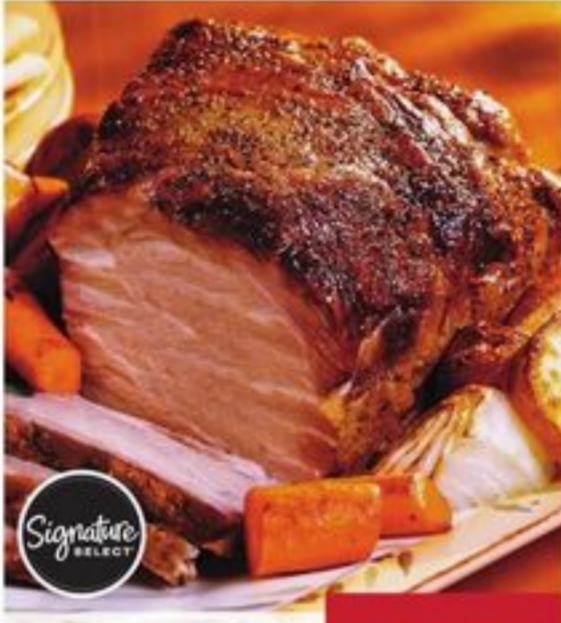

2.99 lb
Member Price