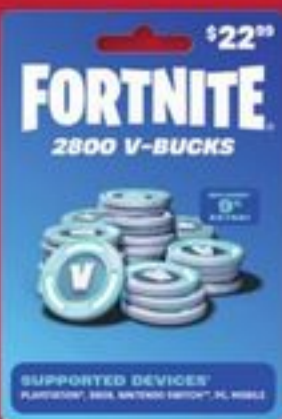

---

**HOT DEAL**

**\$40<sup>EA</sup>**  
Licensed Activity  
Table & Chair Set  
32071901, age: 2+

©Disney

Assortments and prices may vary by store. While supplies last.

**FILL THEIR STOCKINGS WITH FUN**  
GIFT CARDS FOR GAMES, MUSIC & MORE