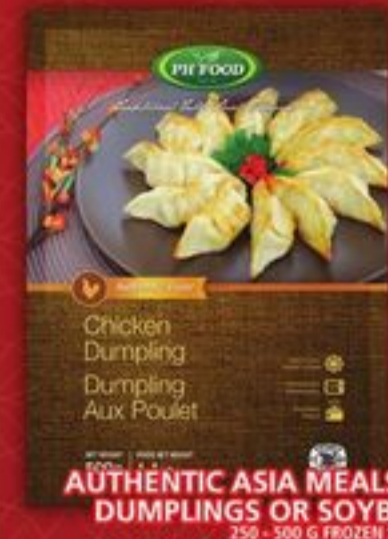

4.99
EACH

AUTHENTIC ASIA MEALS, PH FOOD
DUMPLINGS OR SOYBEAN PASTE
250 - 300 G FROZEN SELECTED VARIETIES