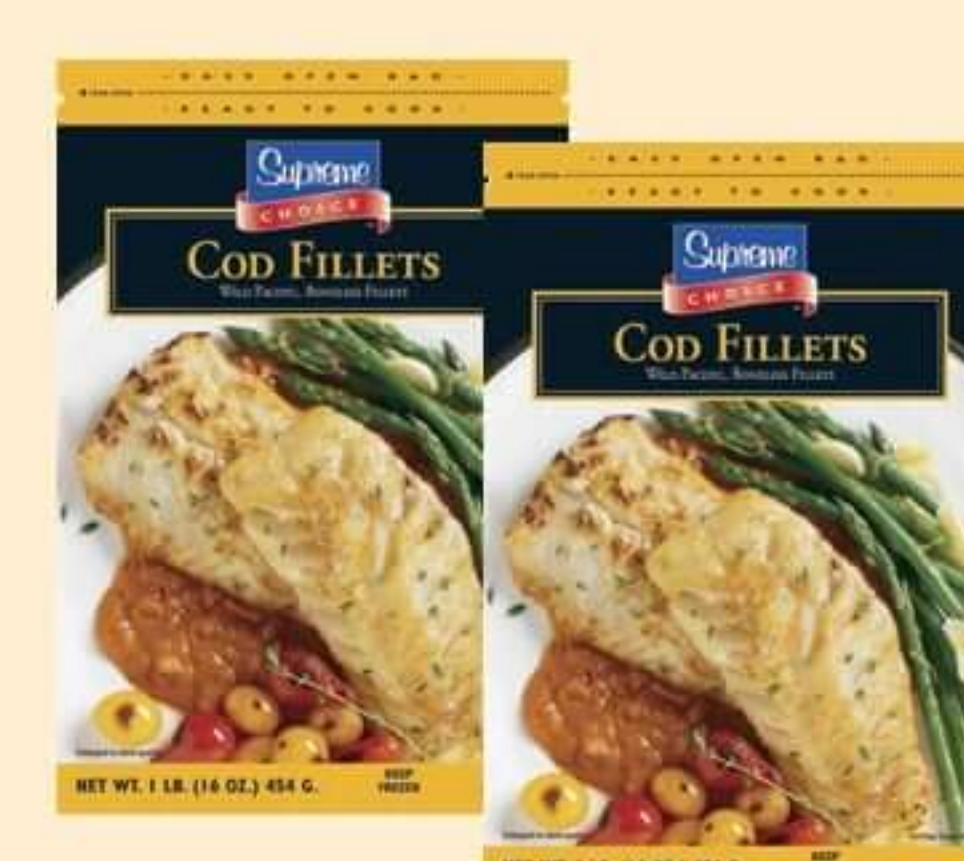

## SEAFOOD

**Elf Wild Herring Fillets**  
12 oz jar,  
Selected Varieties

**\$4.99**

**Supreme Choice Cod Fillets**  
16 oz pkg

**\$7.99**

**Supreme Choice Tilapia Fillets**  
16 oz pkg

**\$5.99**

**Supreme Choice Cooked Shrimp**  
16 oz pkg,  
41-50 ct Tail On