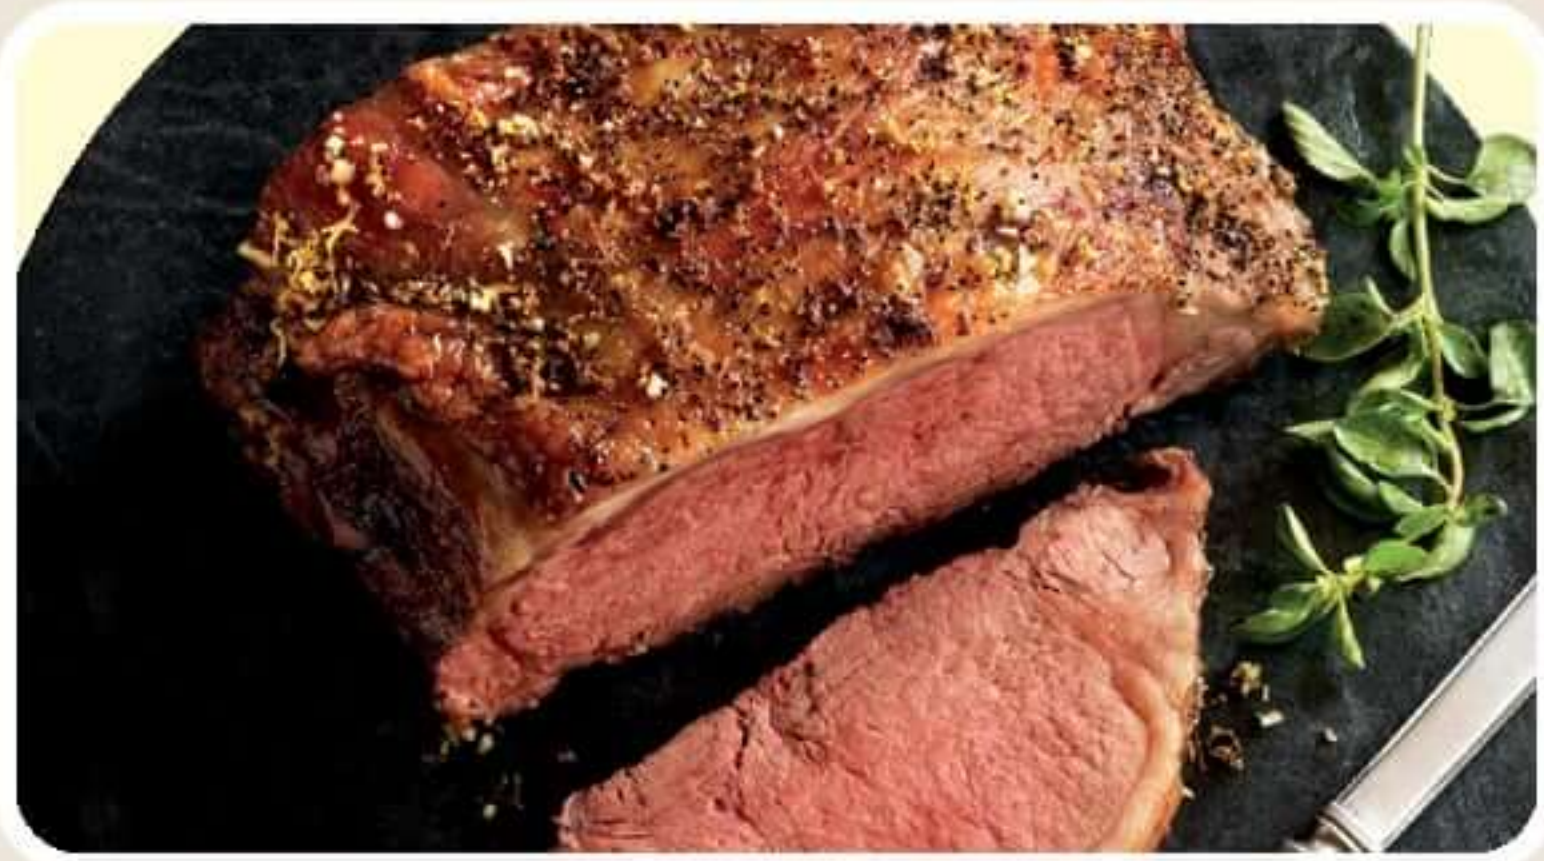

## ROASTS OF Christmas

ENJOY THE MOST WONDERFUL MEAL OF THE YEAR

**Boneless New York Strip Roast**  
 USDA Choice Angus Beef **\$11.99 lb**

**Boneless Chuck Roast**  
 USDA Choice Angus Beef **\$5.99 lb**