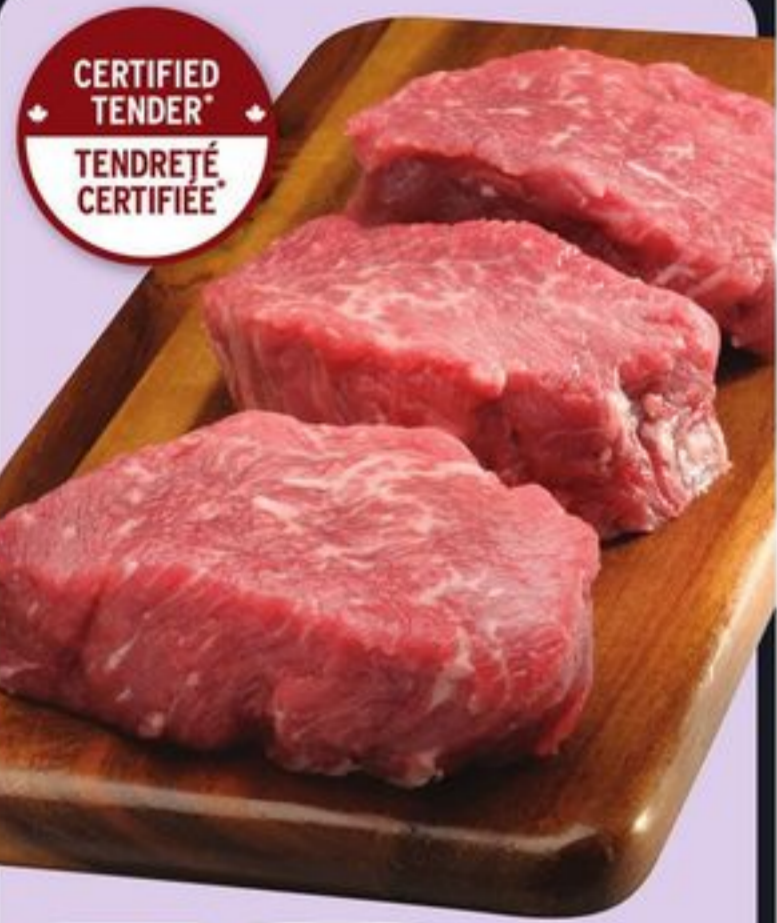

Scene

TURN
POINTS
INTO
GROCERIES

200 PTS
when you spend
$20 or more

9⁹⁹