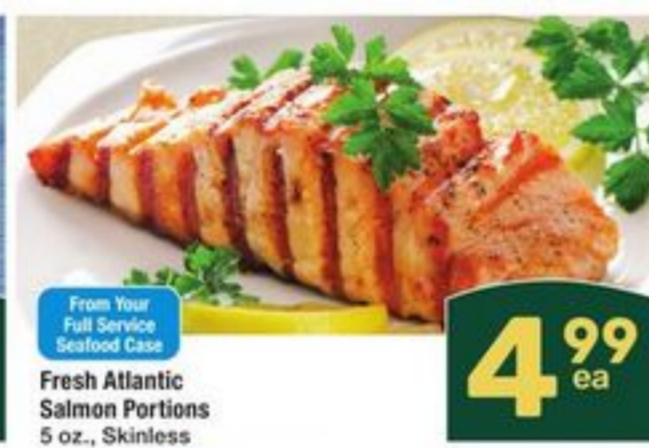

From Your
Full Service
Seafood Case
Fresh Atlantic
Salmon Portions
5 oz., Skinless

4⁹⁹
ea