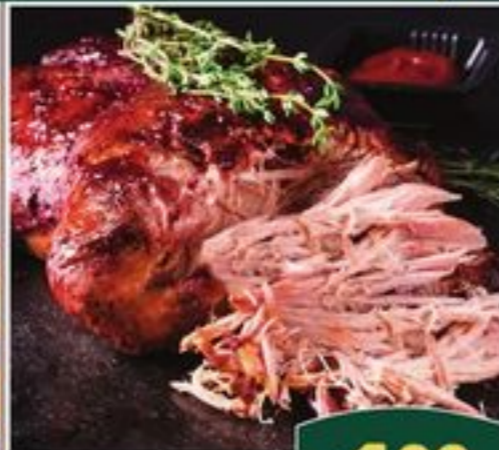

Signature Farms
Turkey Breast
Bone In, Frozen
LIMIT 2, WHILE SUPPLIES LAST

99¢
lb

USDA Choice Beef
Brisket
Whole in the Bag

3⁹⁹
lb

Fresh Pork Butt Roast
Sold in the Bag

1⁹⁹
lb

USDA Prime Beef
Rib Roast
Bone-In or
Ribeye Steak
Boneless